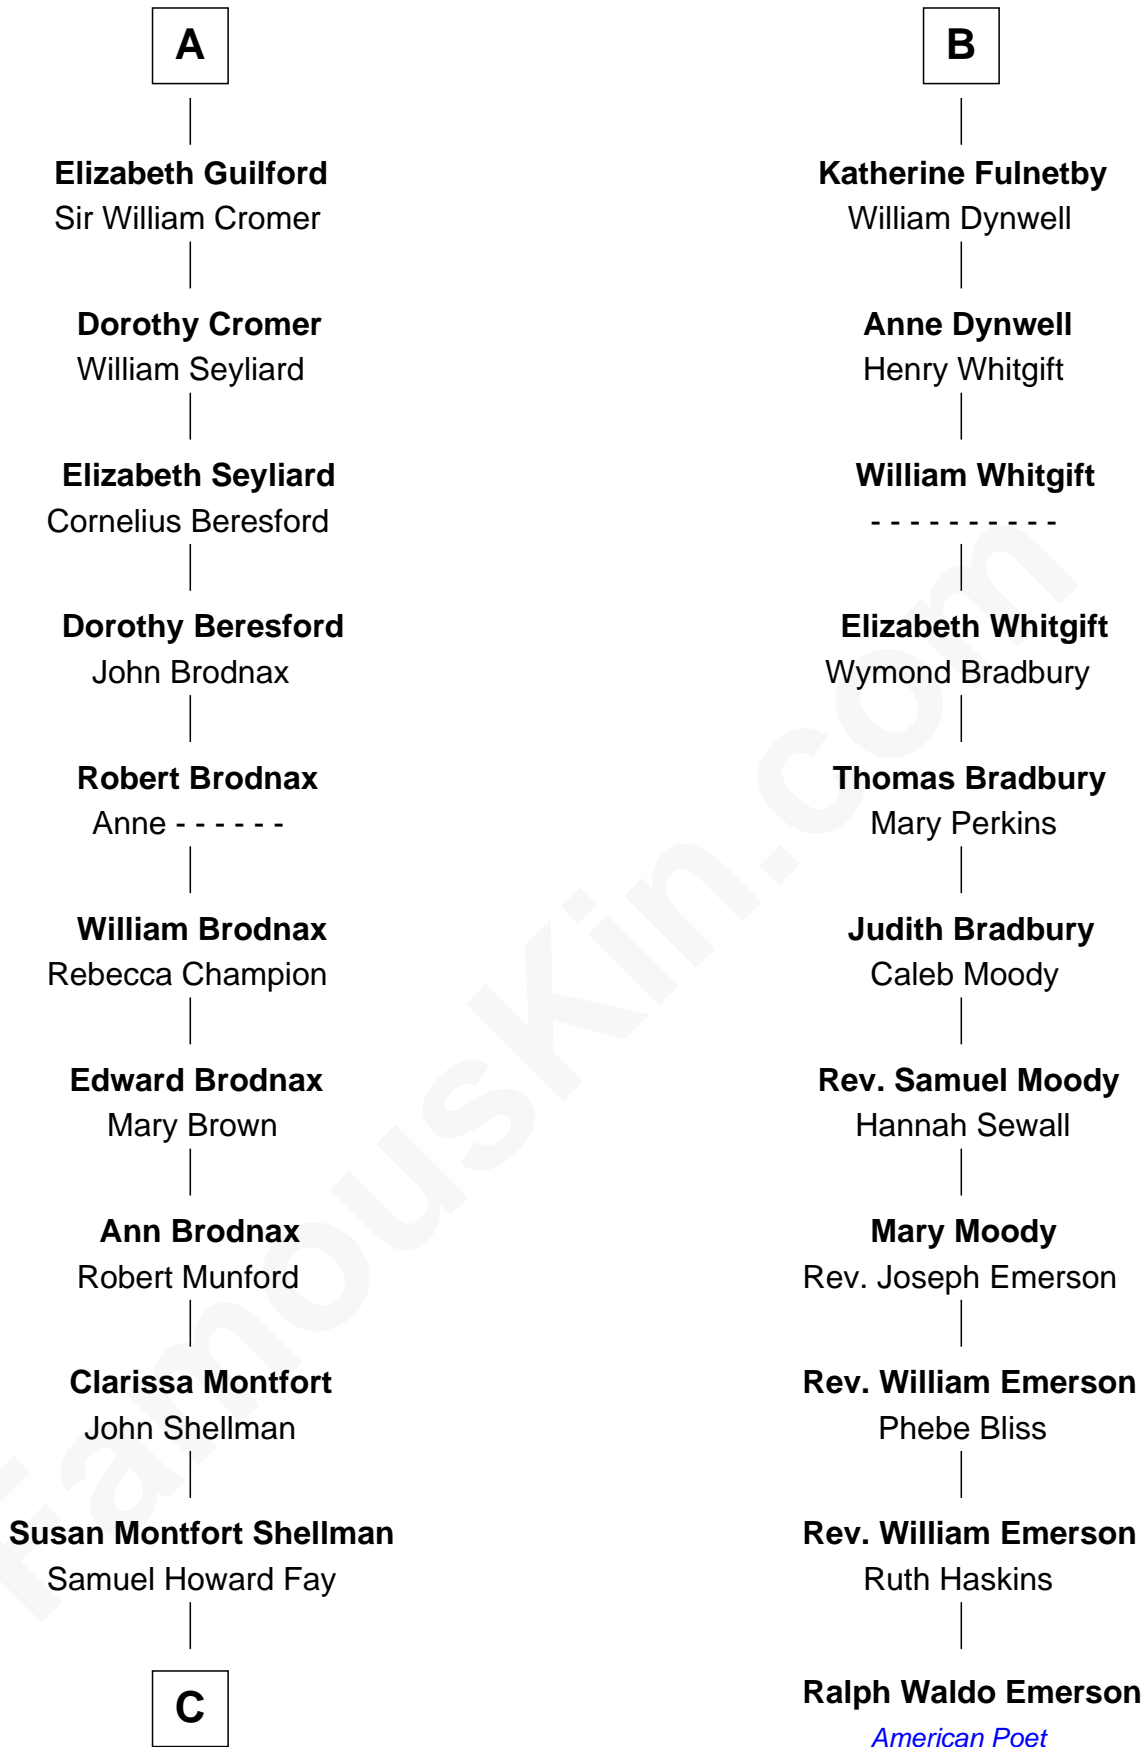

FamousKin.com

Relationship Chart of

George H. W. Bush

41st U.S. President

17th cousin 3 times removed of

Ralph Waldo Emerson

American Poet

Sir John de Mowbray

Aline de Braiose

C

Harriet Eleanor Fay
Rev. James Smith Bush

Samuel Prescott Bush
Flora Sheldon

Prescott Sheldon Bush
Dorothy Wear Walker

George H. W. Bush
41st U.S. President

FamousKin.com