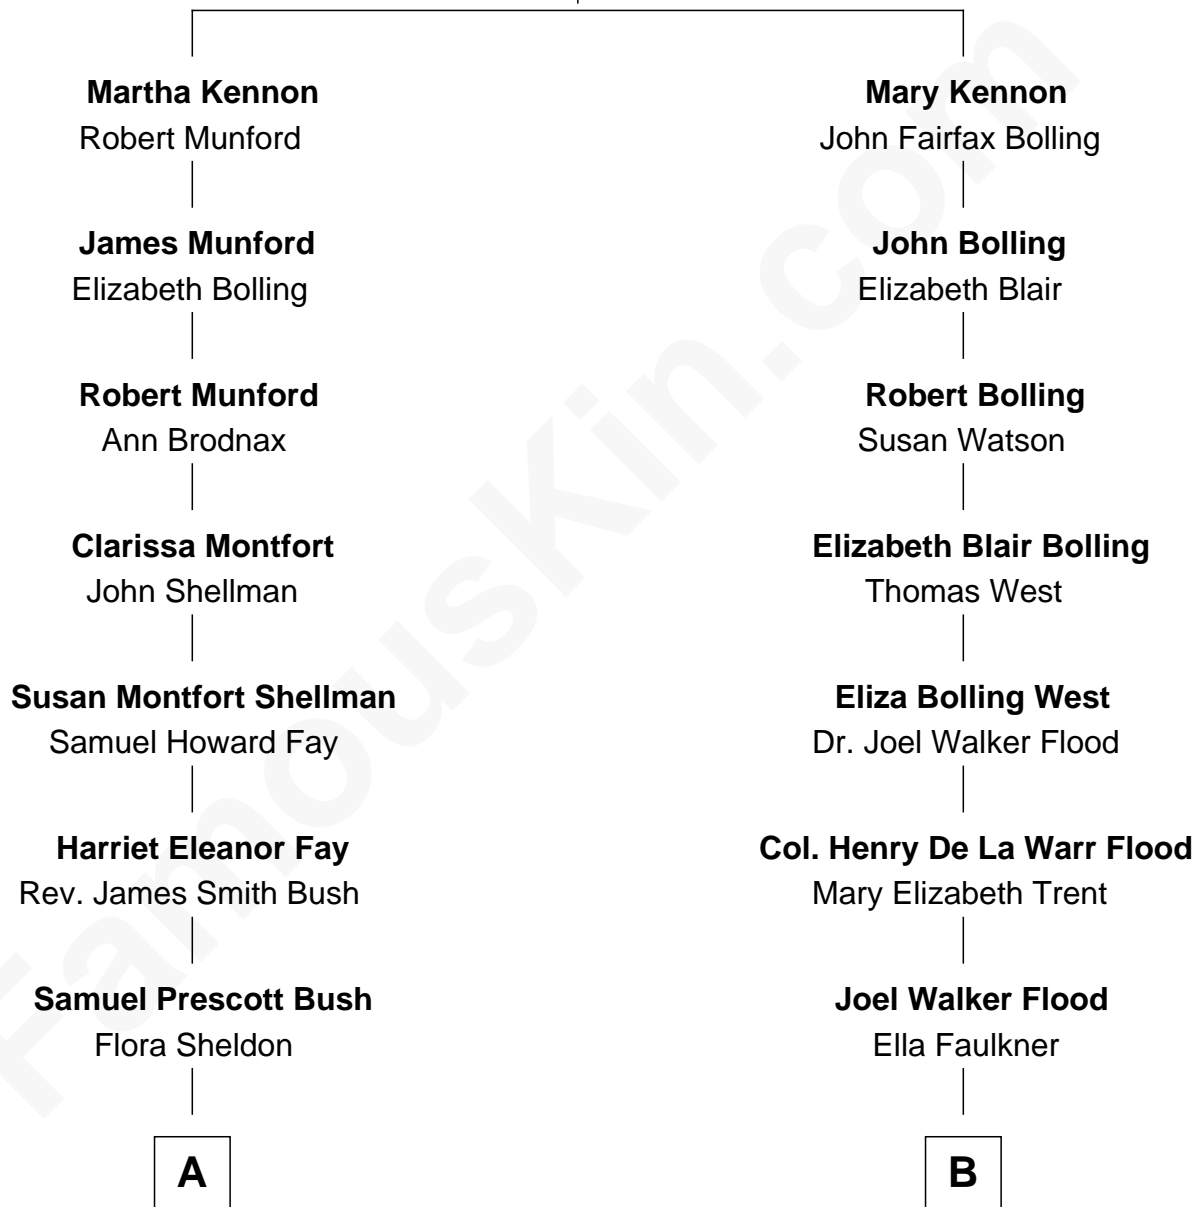

FamousKin.com Relationship Chart of

George H. W. Bush

41st U.S. President

8th cousin of

Admiral Richard Byrd

Polar Explorer

Richard Kennon
Elizabeth Worsham

A

Prescott Sheldon Bush

Dorothy Wear Walker

George H. W. Bush

41st U.S. President

B

Eleanor Bolling Flood

Richard Evelyn Byrd

Admiral Richard Byrd

Polar Explorer

FamousKin.com