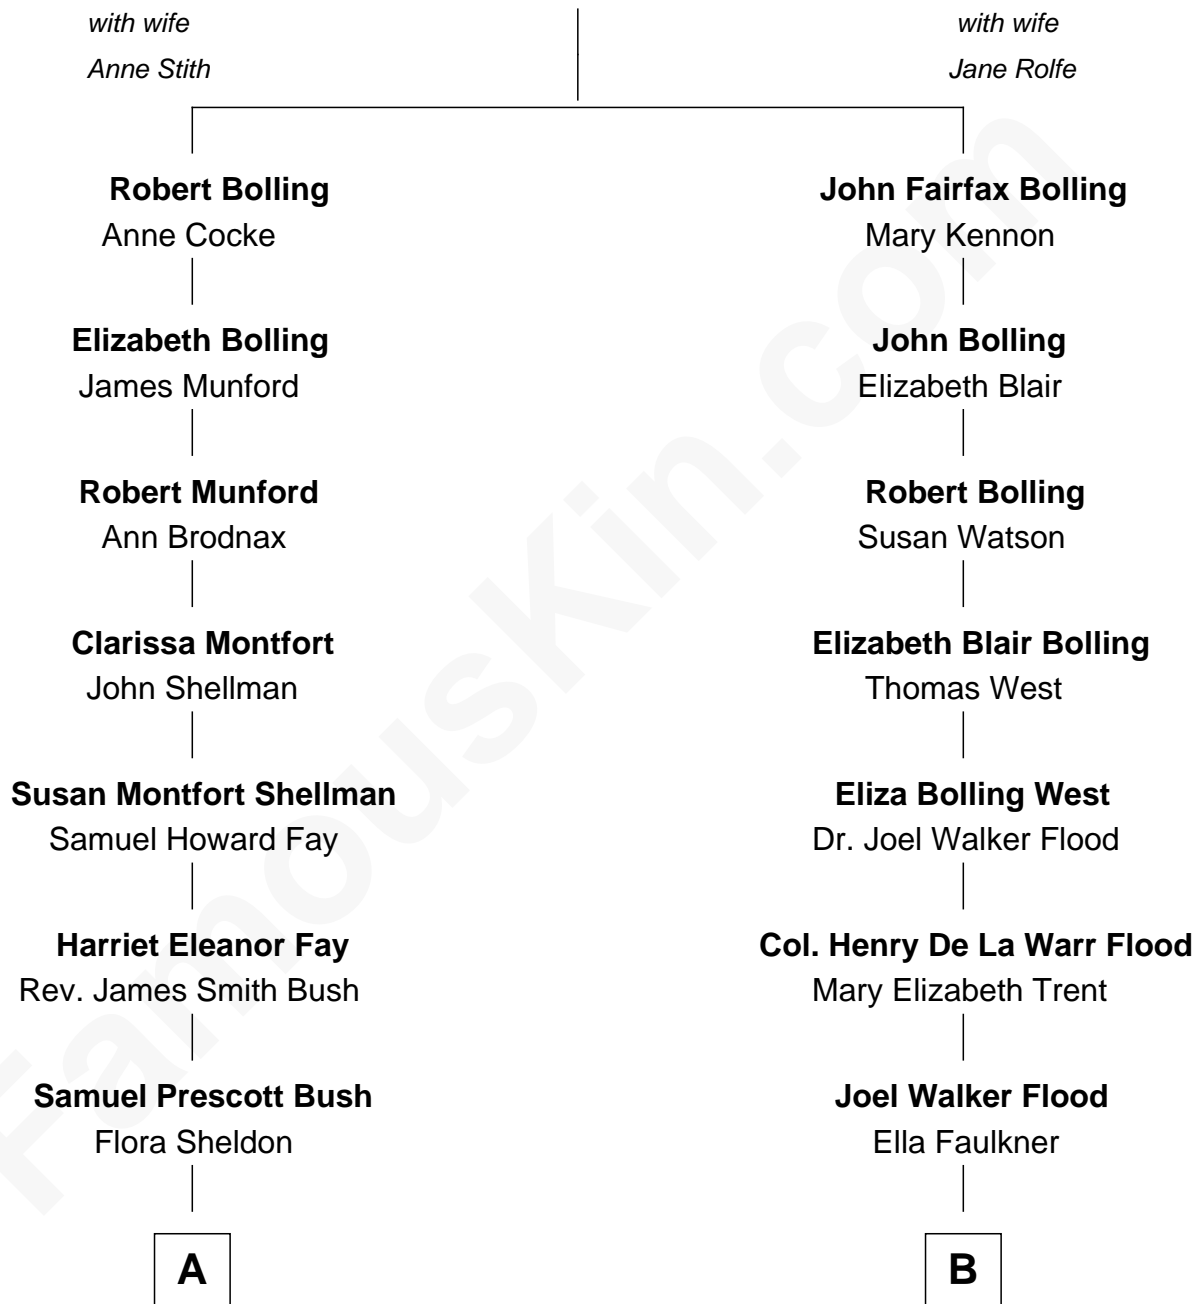

# FamousKin.com Relationship Chart of

**George H. W. Bush**

*41st U.S. President*

8th cousin of

**Admiral Richard Byrd**

*Polar Explorer*

**Col. Robert Bolling**

**A**

**Prescott Sheldon Bush**

Dorothy Wear Walker

**George H. W. Bush**

*41st U.S. President*

**B**

**Eleanor Bolling Flood**

Richard Evelyn Byrd

**Admiral Richard Byrd**

*Polar Explorer*

FamousKin.com