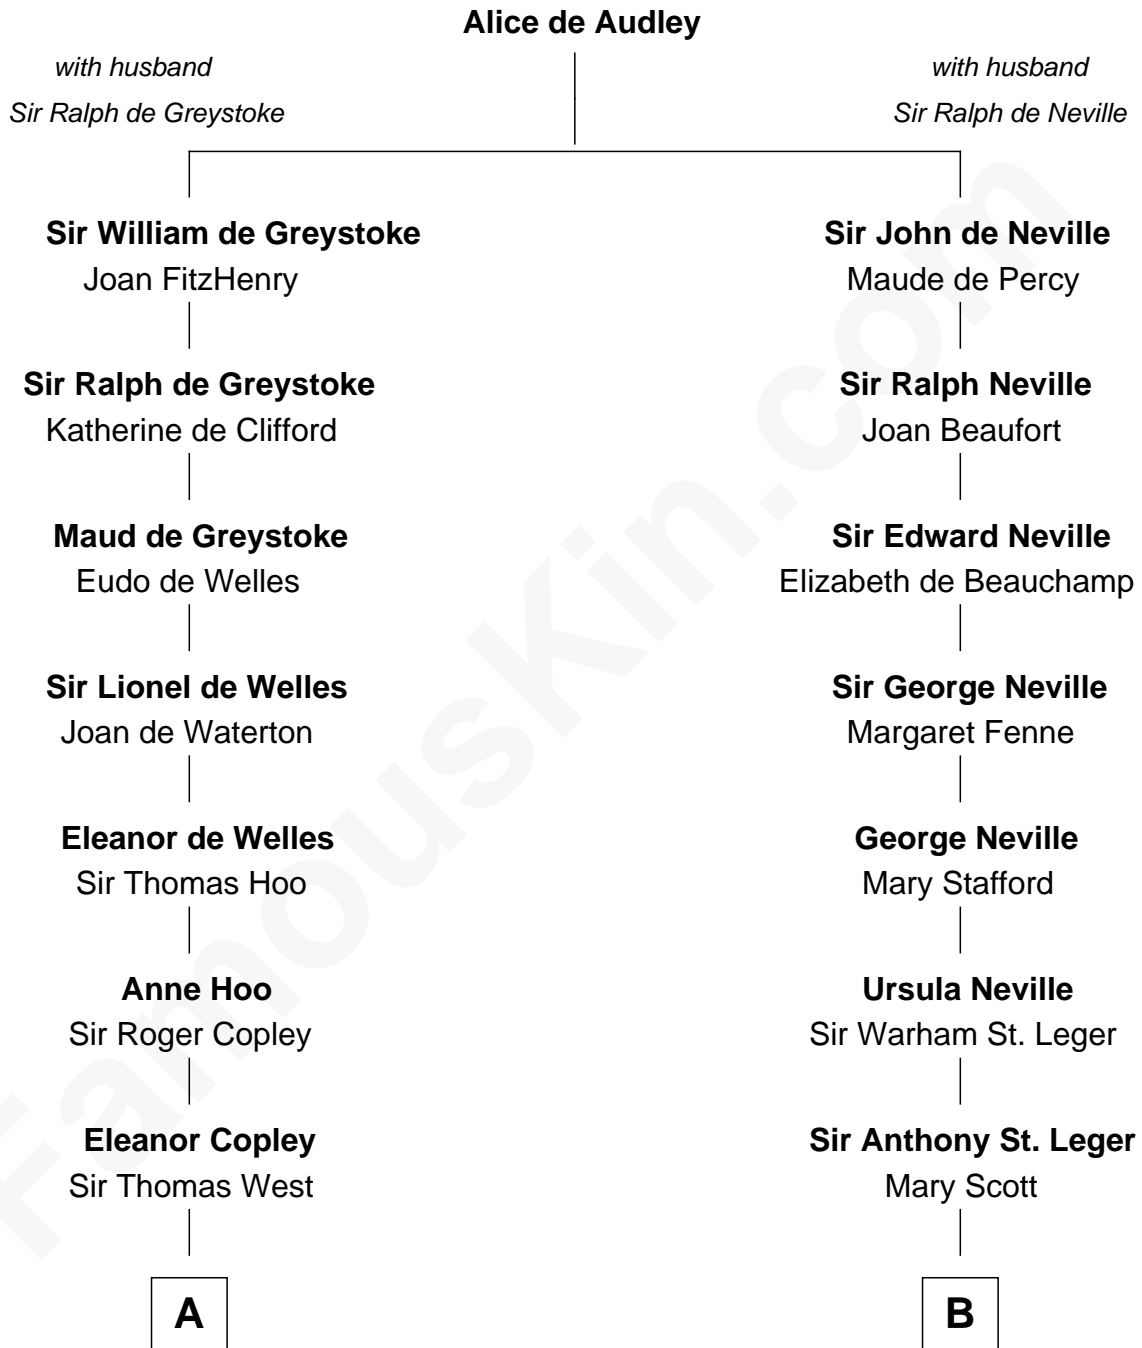

FamousKin.com
Relationship Chart of
George H. W. Bush
41st U.S. President

17th cousin 4 times removed of
Admiral Richard Byrd
Polar Explorer

C

—
Susan Montfort Shellman

Samuel Howard Fay

—
Harriet Eleanor Fay

Rev. James Smith Bush

—
Samuel Prescott Bush

Flora Sheldon

—
Prescott Sheldon Bush

Dorothy Wear Walker

—
George H. W. Bush

41st U.S. President

FamousKin.com