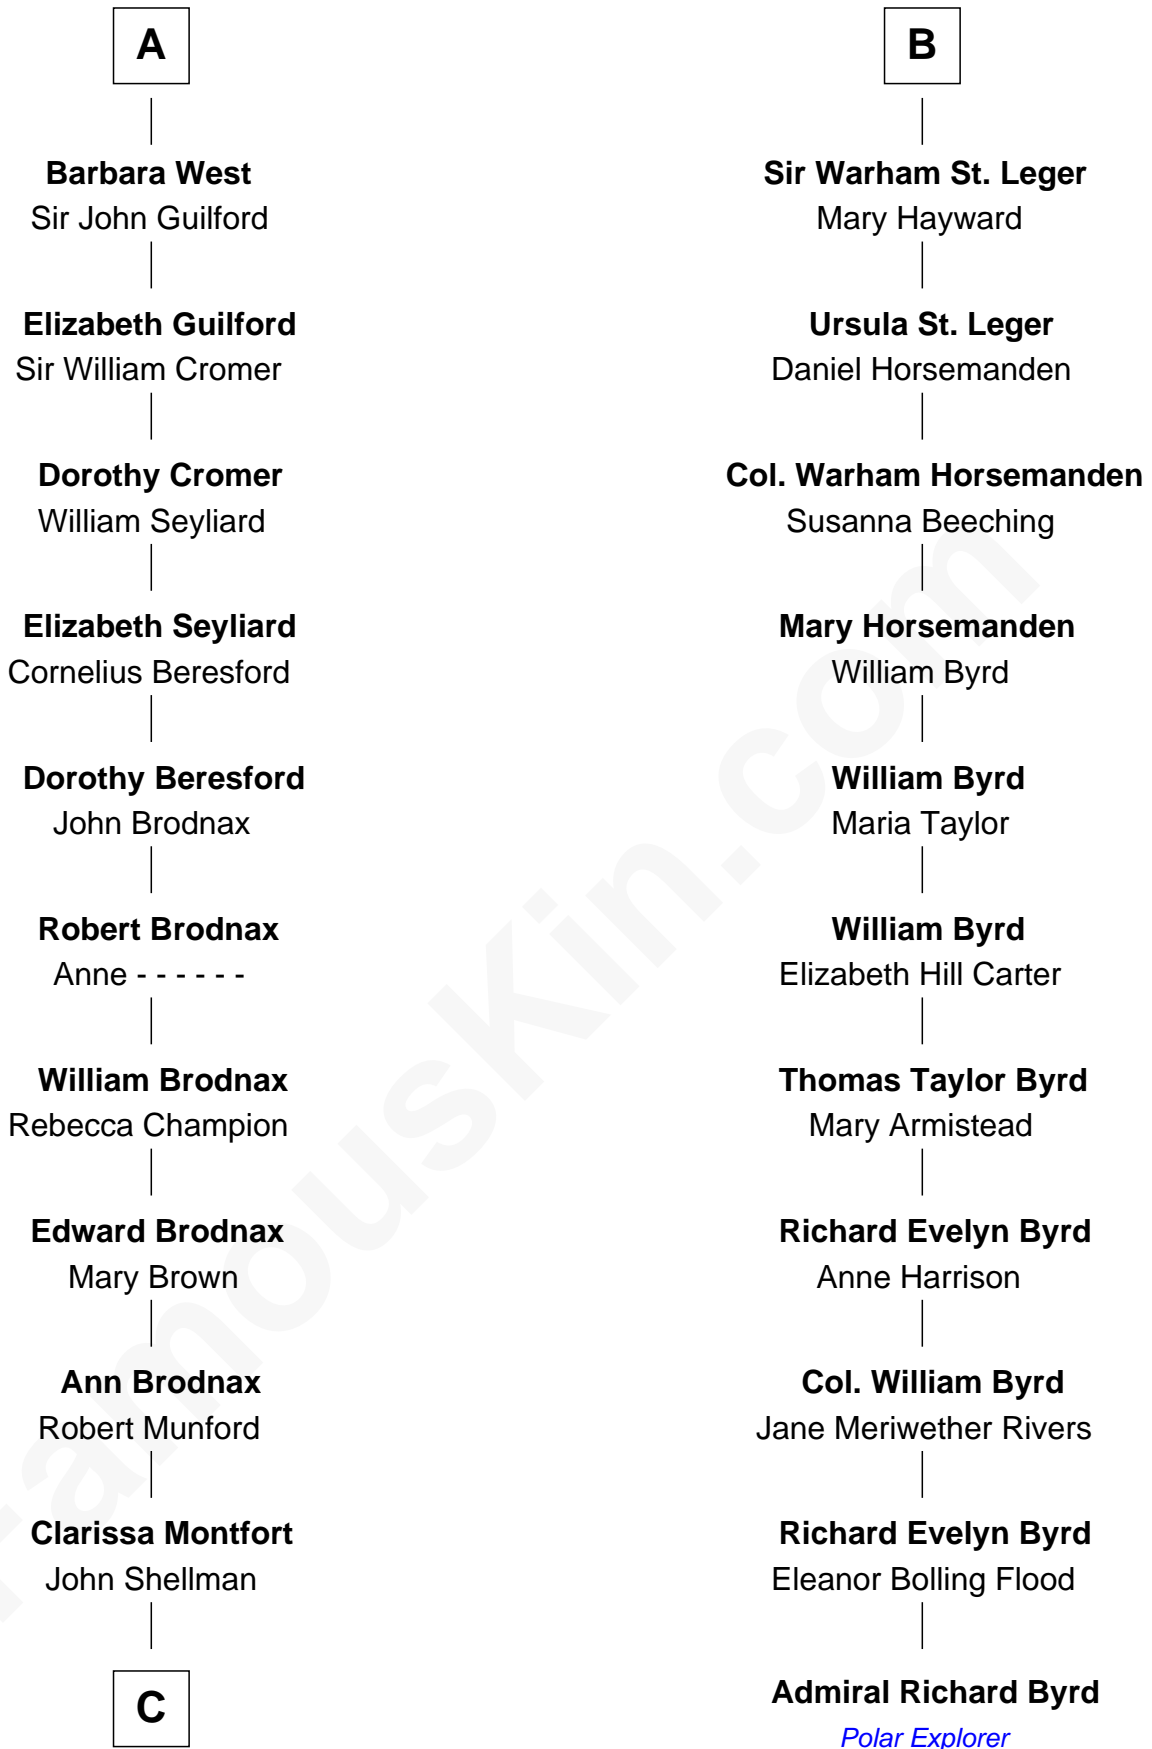

FamousKin.com
Relationship Chart of
George H. W. Bush
41st U.S. President

17th cousin 4 times removed of
Admiral Richard Byrd
Polar Explorer

C

—
Susan Montfort Shellman

Samuel Howard Fay

—
Harriet Eleanor Fay

Rev. James Smith Bush

—
Samuel Prescott Bush

Flora Sheldon

—
Prescott Sheldon Bush

Dorothy Wear Walker

—
George H. W. Bush

41st U.S. President

FamousKin.com