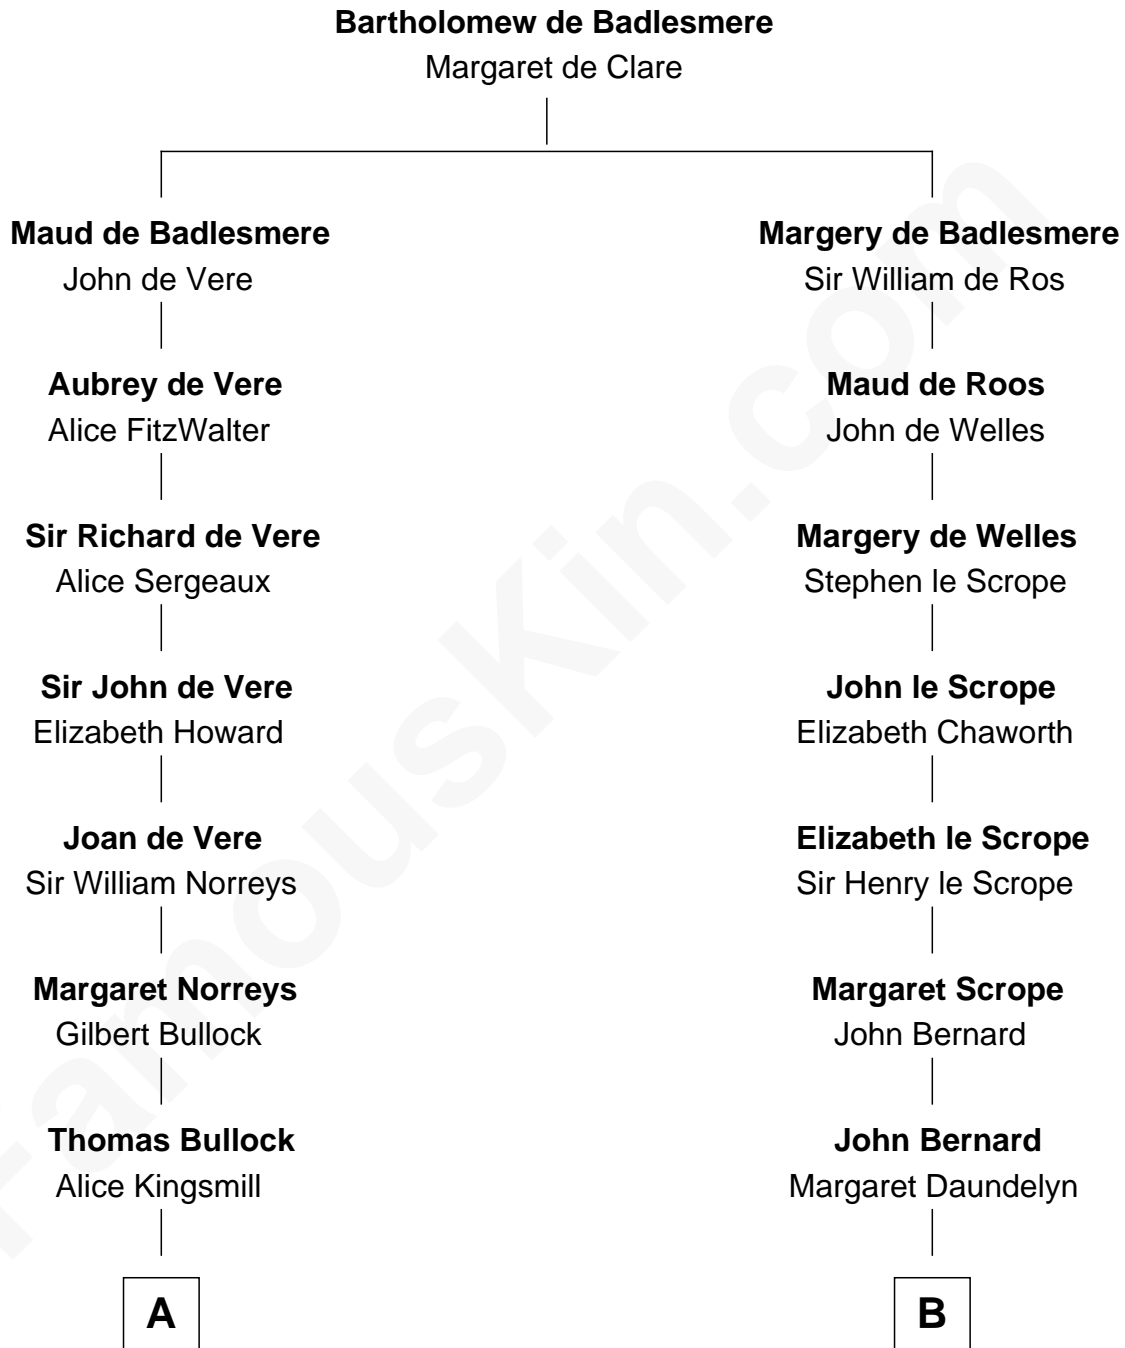

FamousKin.com
Relationship Chart of
George H. W. Bush
41st U.S. President

18th cousin 2 times removed of
Admiral Richard Byrd
Polar Explorer

C

Harriet Eleanor Fay
Rev. James Smith Bush

Samuel Prescott Bush
Flora Sheldon

Prescott Sheldon Bush
Dorothy Wear Walker

George H. W. Bush
41st U.S. President

D

Richard Evelyn Byrd
Eleanor Bolling Flood

Admiral Richard Byrd
Polar Explorer

FamousKin.com