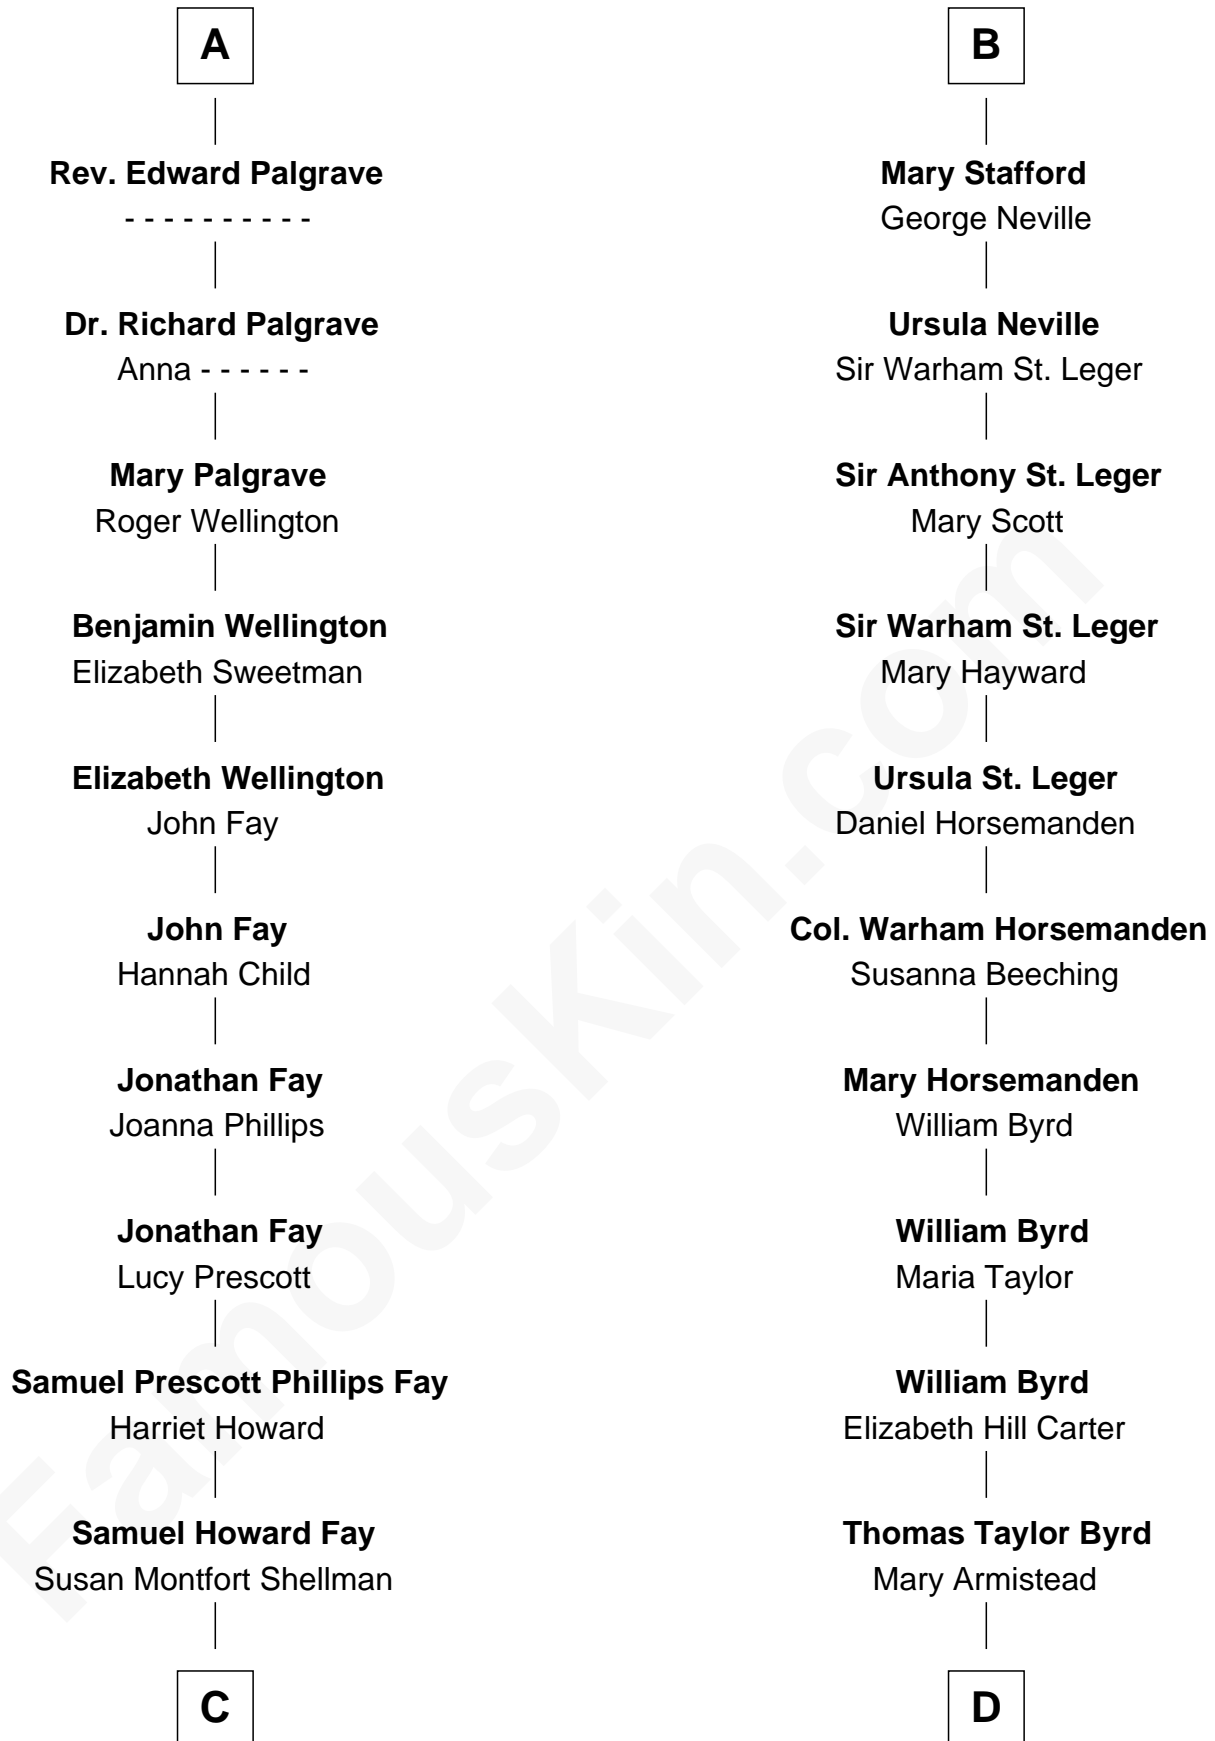

FamousKin.com Relationship Chart of

George H. W. Bush

41st U.S. President

20th cousin of

Admiral Richard Byrd

Polar Explorer

Elizabeth de Badlesmere

with husband
Sir William de Bohun

Sir Roger de Mortimer

Philippa de Montagu

Edmund Mortimer

Philippa Plantagenet

Elizabeth Mortimer

Sir Henry Percy

Sir Henry Percy

Eleanor Neville

Sir Henry Percy

Eleanor Poynings

Henry Percy

Maud Herbert

Eleanor Percy

Edward Stafford

B

C

Harriet Eleanor Fay
Rev. James Smith Bush

Samuel Prescott Bush
Flora Sheldon

Prescott Sheldon Bush
Dorothy Wear Walker

George H. W. Bush
41st U.S. President

D

Richard Evelyn Byrd
Anne Harrison

Col. William Byrd
Jane Meriwether Rivers