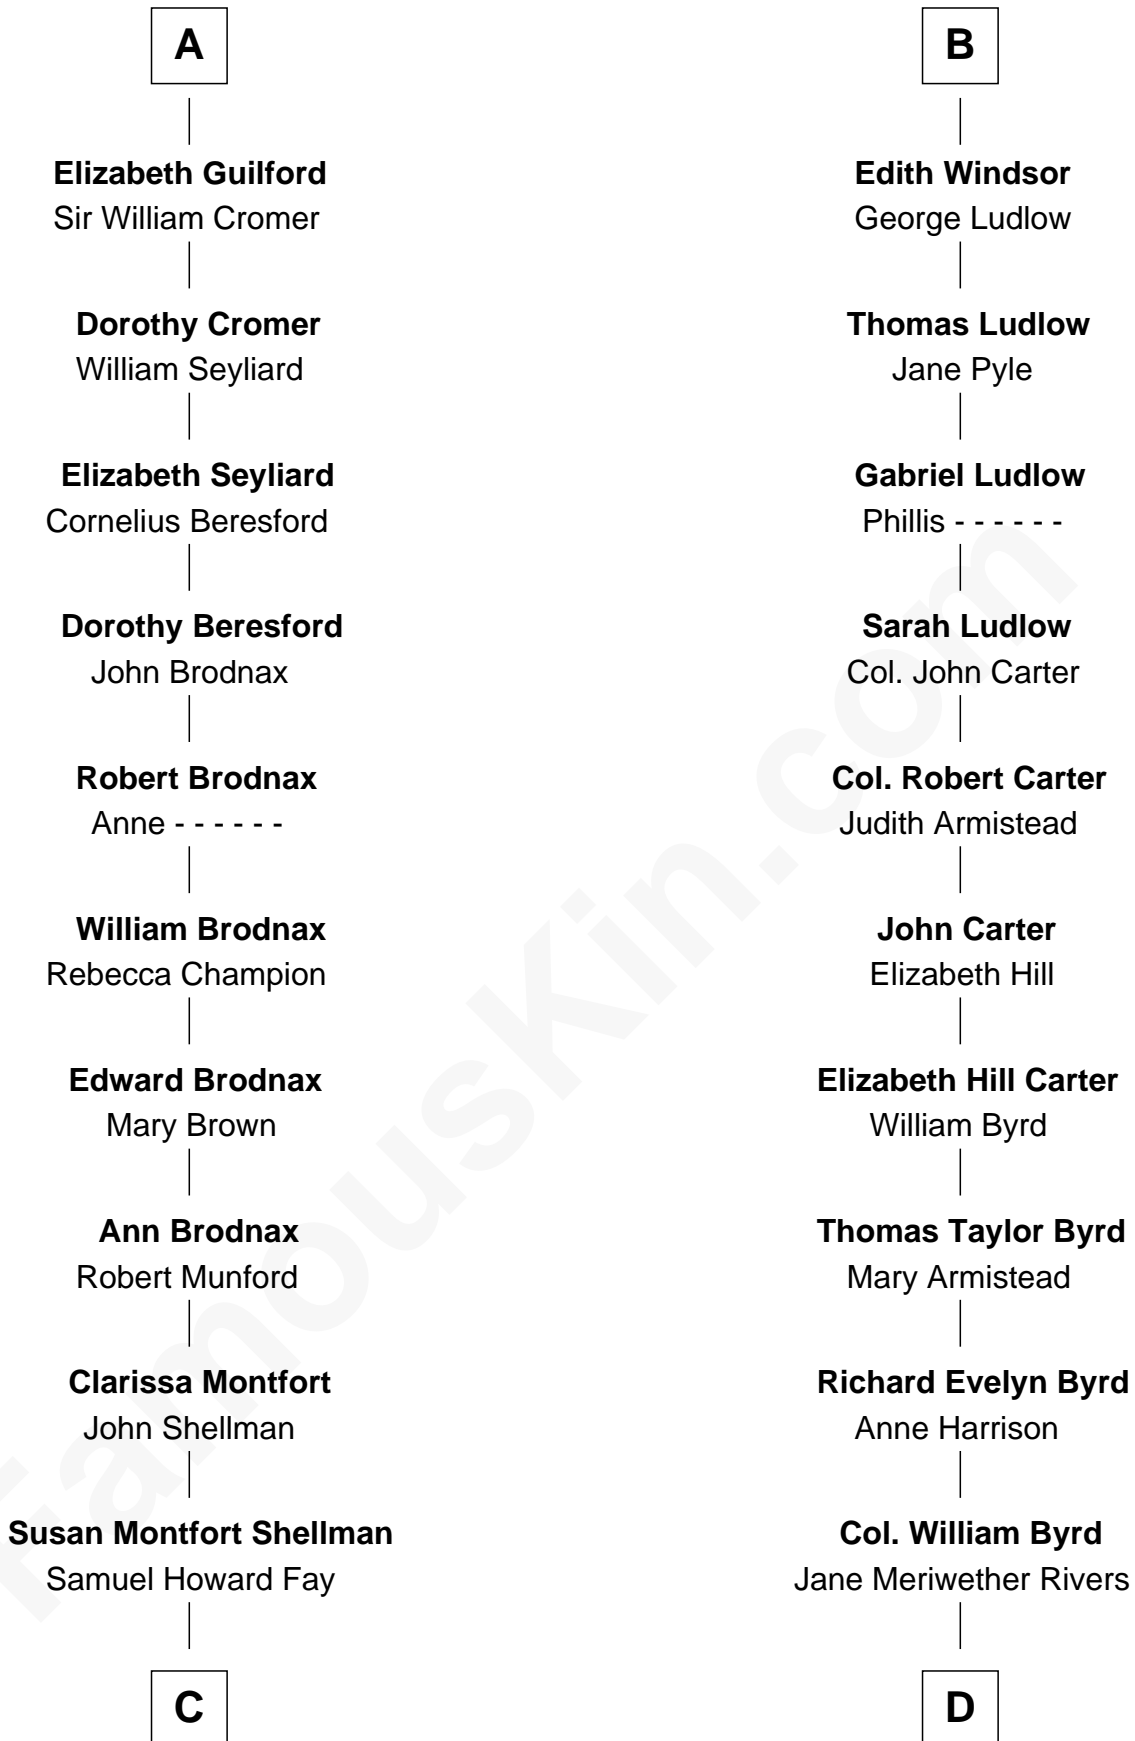

FamousKin.com
Relationship Chart of
George H. W. Bush
41st U.S. President

18th cousin 2 times removed of
Admiral Richard Byrd
Polar Explorer

C

Harriet Eleanor Fay
Rev. James Smith Bush

Samuel Prescott Bush
Flora Sheldon

Prescott Sheldon Bush
Dorothy Wear Walker

George H. W. Bush
41st U.S. President

D

Richard Evelyn Byrd
Eleanor Bolling Flood

Admiral Richard Byrd
Polar Explorer

FamousKin.com