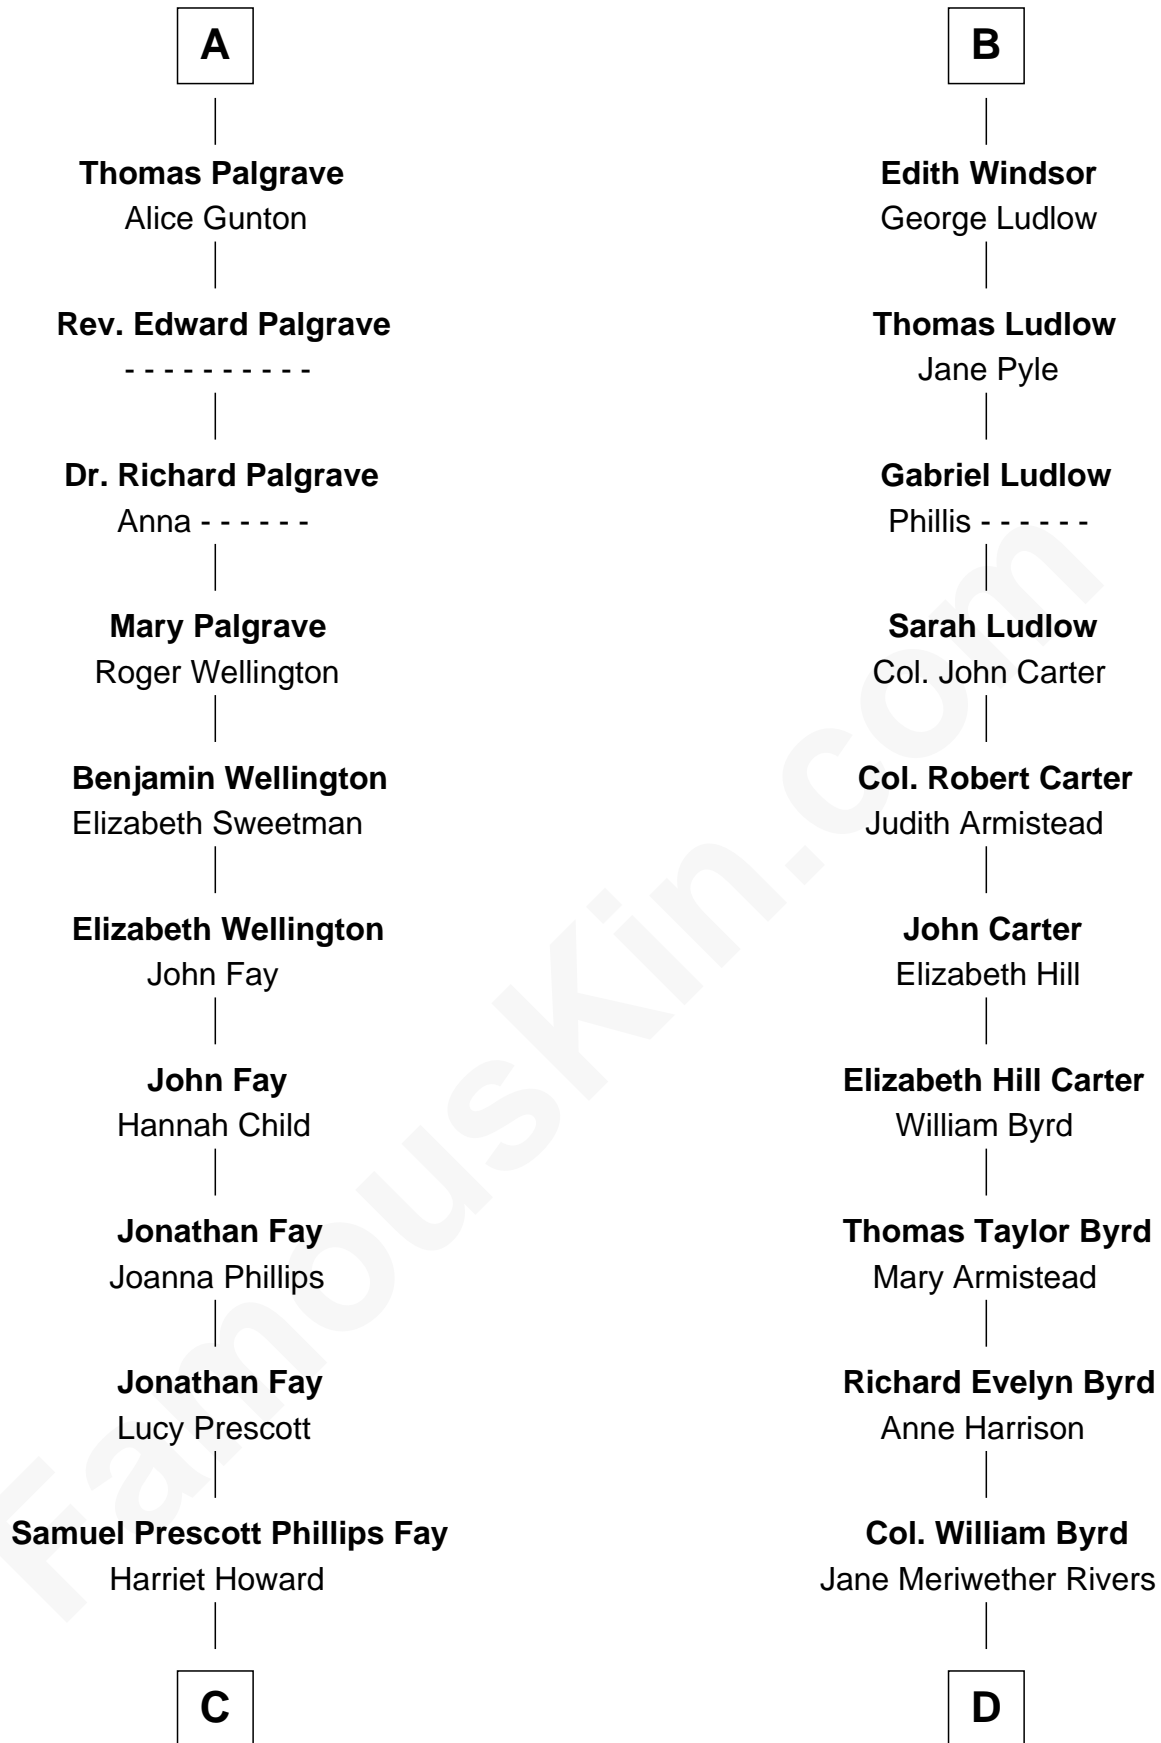

# FamousKin.com Relationship Chart of

**George H. W. Bush**

*41st U.S. President*

18th cousin 3 times removed of

**Admiral Richard Byrd**

*Polar Explorer*

**Humphrey de Bohun**

Elizabeth Plantagenet

**Sir William de Bohun**  
Elizabeth de Badlesmere

**Elizabeth de Bohun**  
Sir Richard Fitzalan

**Elizabeth Fitzalan**  
Sir Robert Goushill

**Elizabeth Goushill**  
Sir Robert Wingfield

**Elizabeth Wingfield**  
Sir William Brandon

**Eleanor Brandon**  
John Glemham

**Anne Glemham**  
Henry Palgrave

**A**

**Margaret de Bohun**  
Sir Hugh de Courtnay

**Elizabeth de Courtnay**  
Sir Andrew Luttrell

**Sir Hugh Luttrell**  
Catherine de Beaumont

**Elizabeth Luttrell**  
John Stratton

**Elizabeth Stratton**  
John Andrews

**Elizabeth Andrews**  
Sir Thomas de Windsor

**Sir Andrews de Windsor**  
Elizabeth Blount

**B**

**C**

**Samuel Howard Fay**  
Susan Montfort Shellman