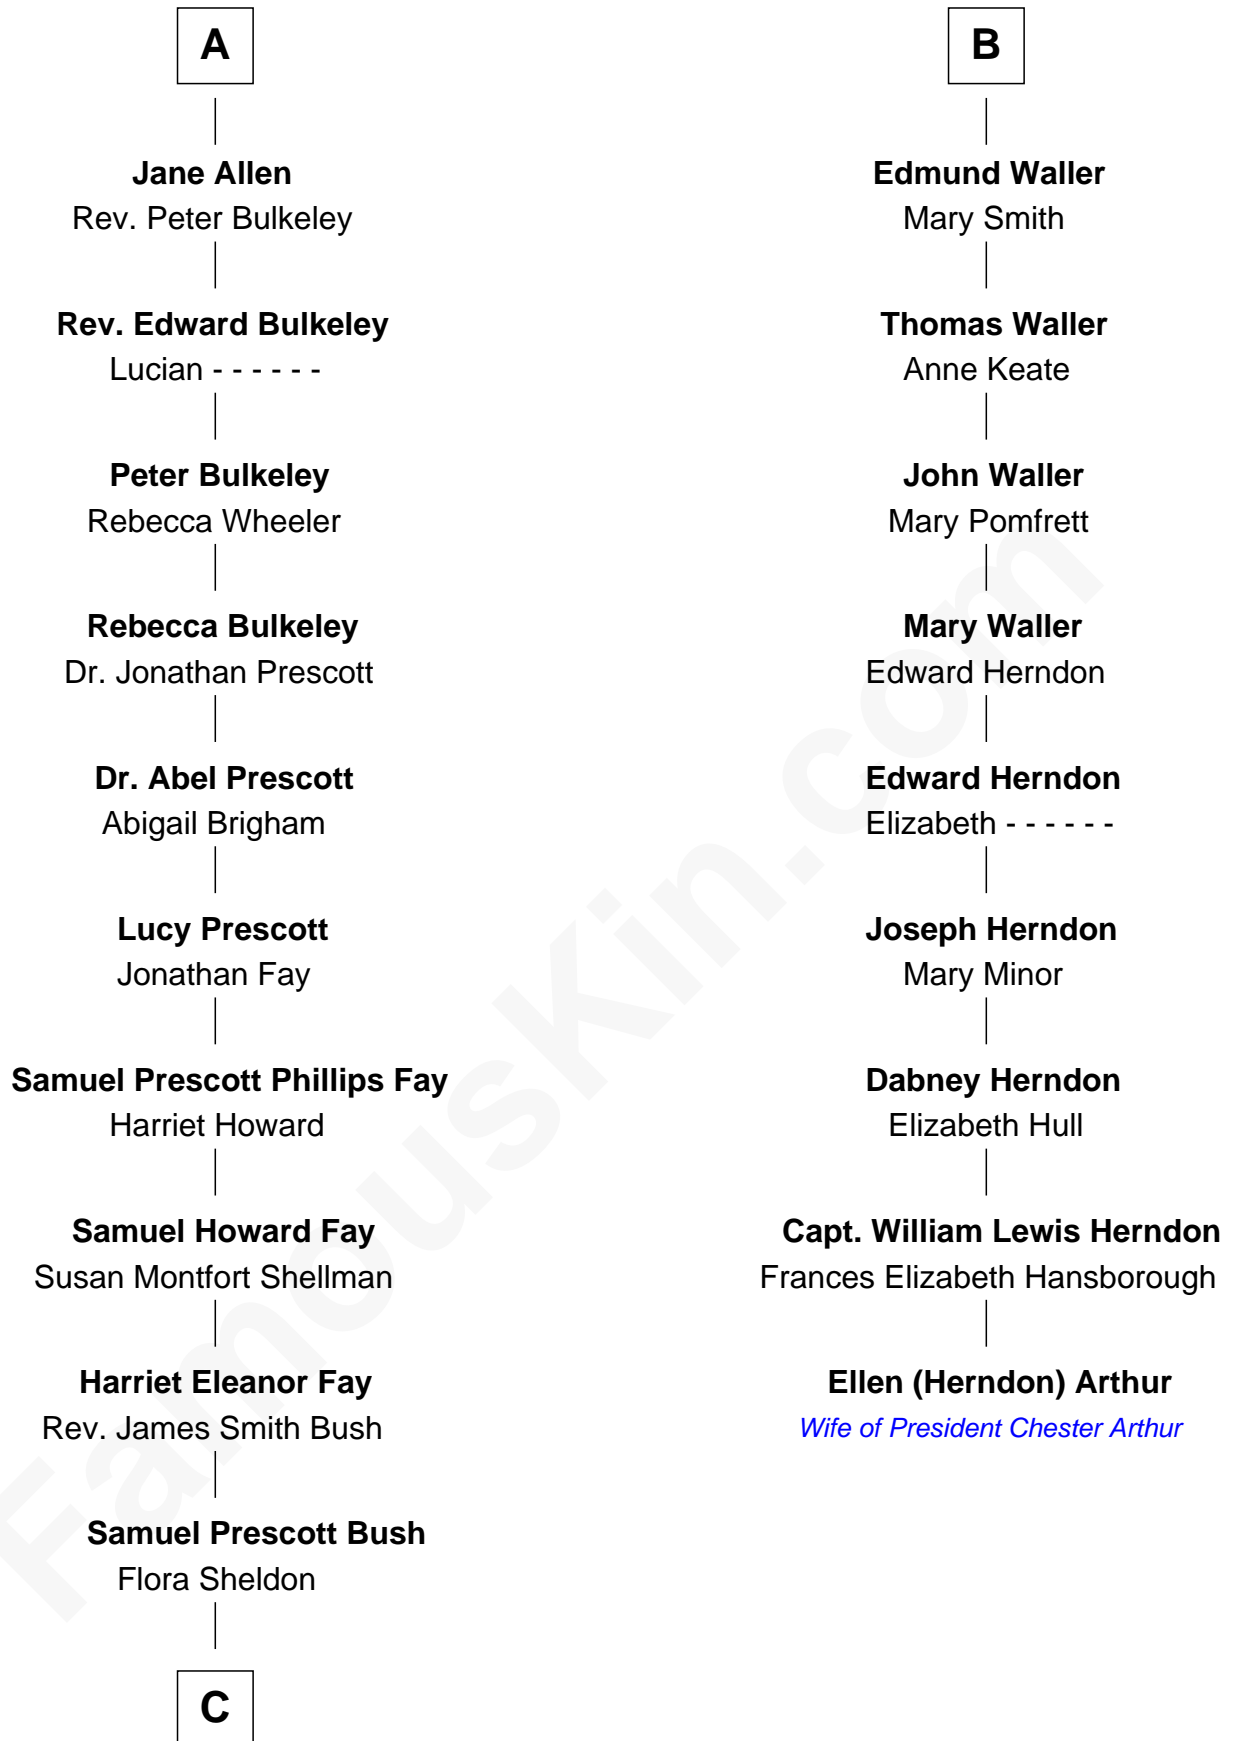

**FamousKin.com**  
**Relationship Chart of**  
**George H. W. Bush**  
*41st U.S. President*

15th cousin 3 times removed of  
**Ellen (Herndon) Arthur**  
*Wife of President Chester A. Arthur*

**C**

—  
**Prescott Sheldon Bush**

Dorothy Wear Walker

—  
**George H. W. Bush**

*41st U.S. President*

FamousKin.com