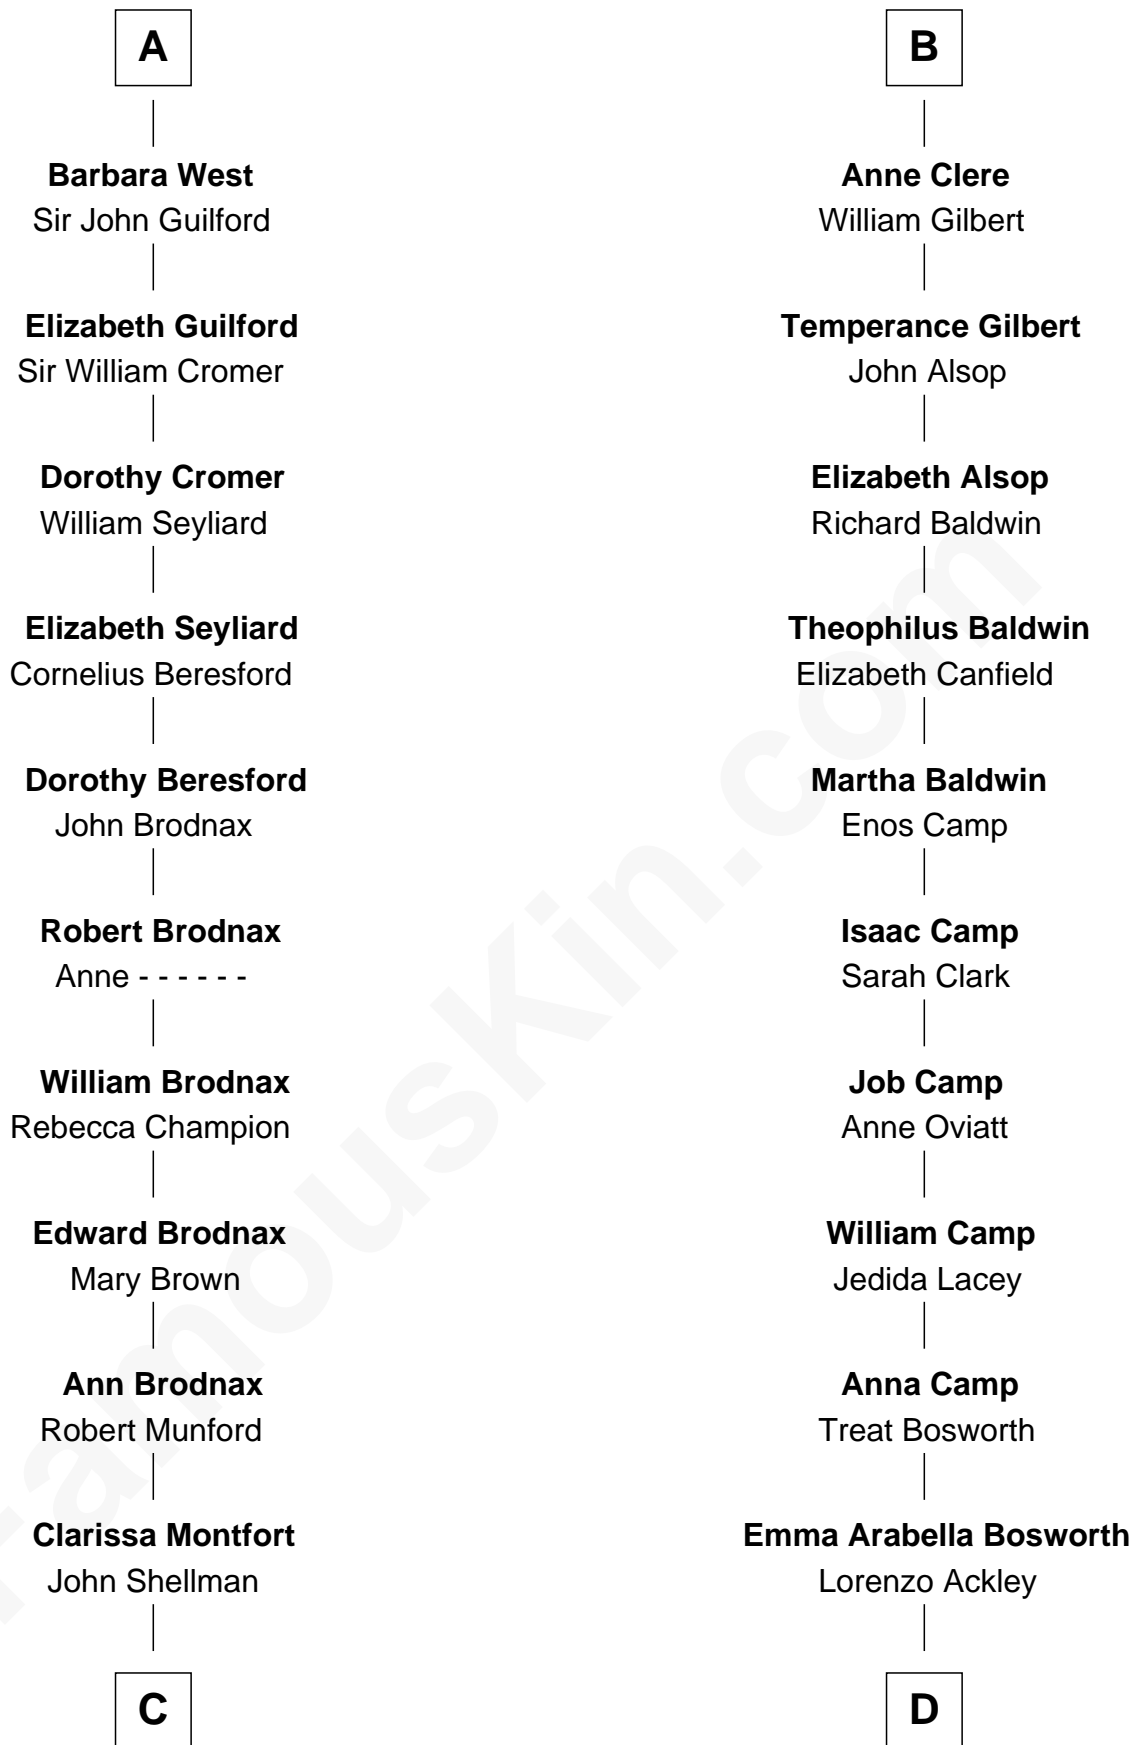

FamousKin.com Relationship Chart of

George H. W. Bush

41st U.S. President

21st cousin of

Sydney Biddle Barrows

Mayflower Madam

Sir Thomas de Beauchamp

Katherine de Mortimer

Dorothy Wear Walker

George H. W. Bush

41st U.S. President

D

Helen Eva Ackley

William Gildersleeve Parke

Elizabeth Parke

Percy Ballantine