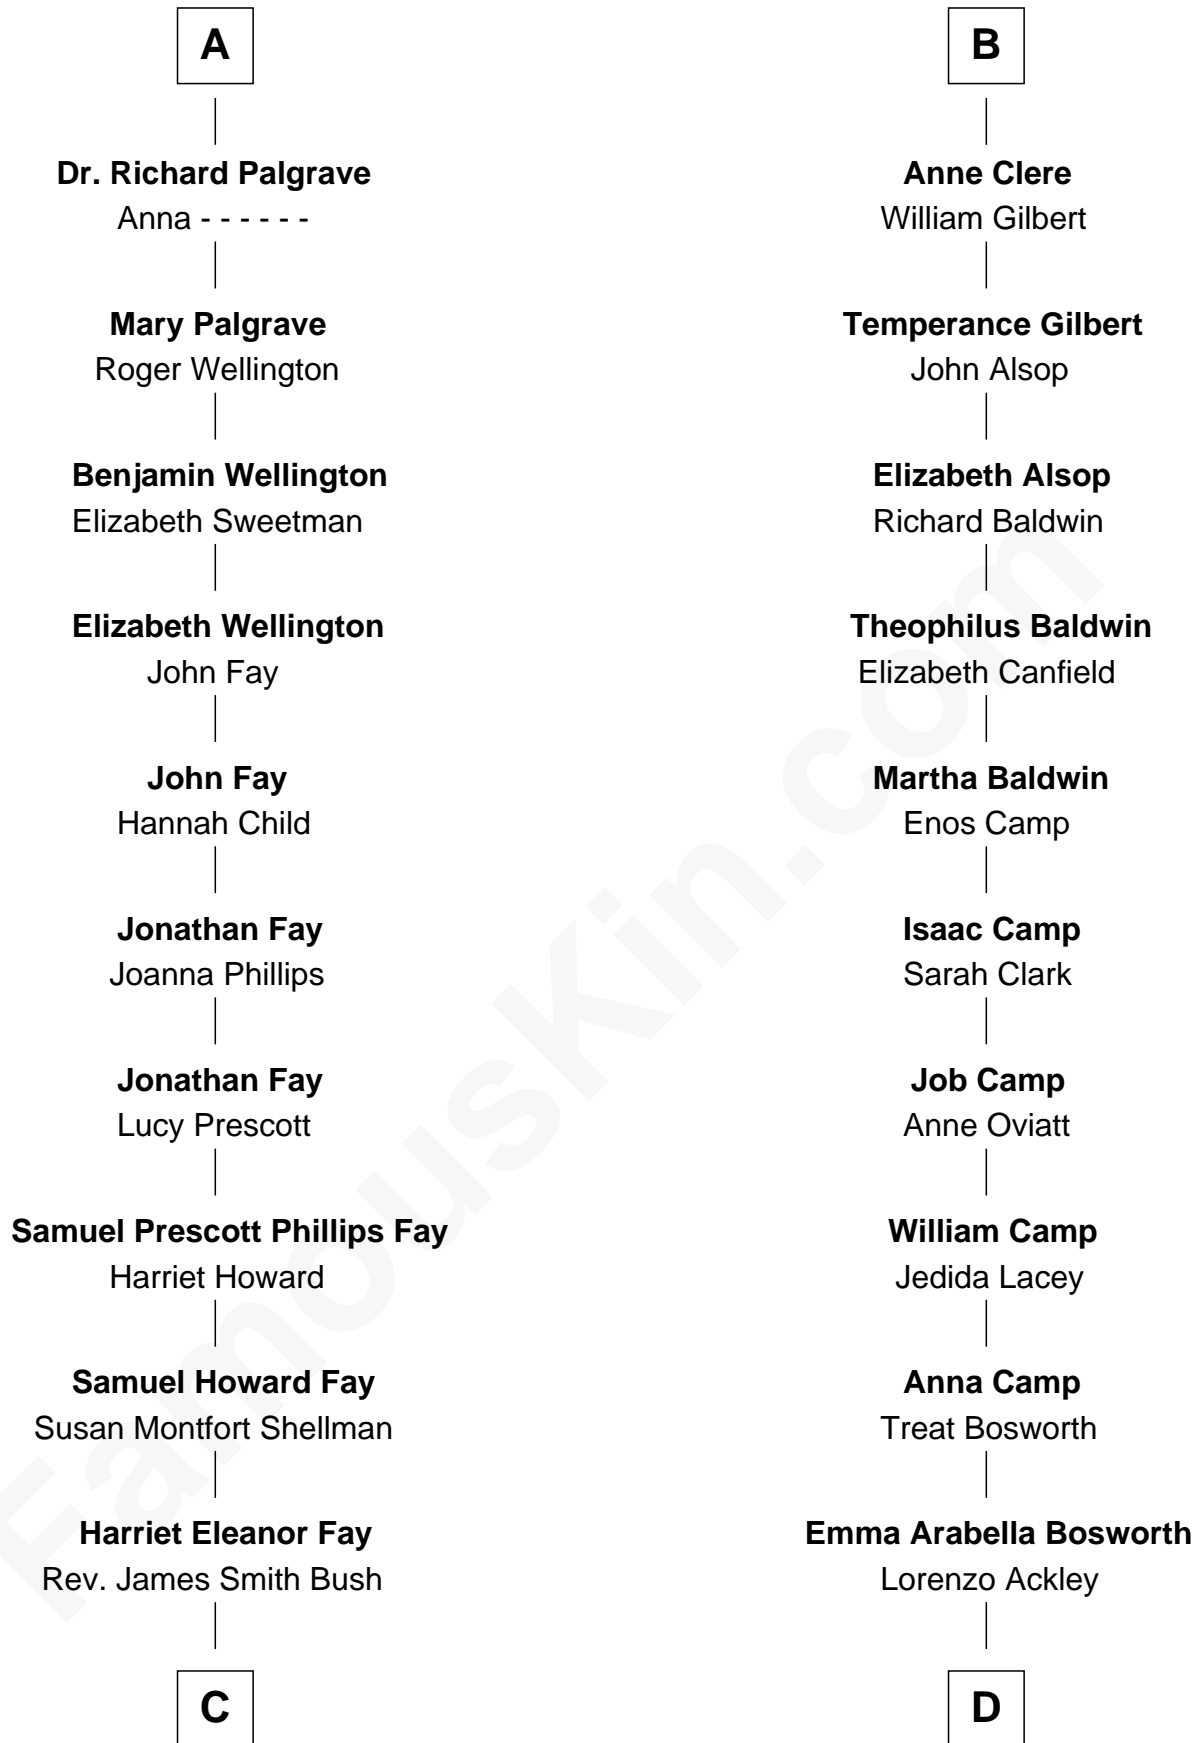

FamousKin.com
Relationship Chart of
George H. W. Bush
41st U.S. President

19th cousin 2 times removed of
Sydney Biddle Barrows
Mayflower Madam

Sir Richard Fitzalan
 Elizabeth de Bohun

Elizabeth Fitzalan
 Sir Robert Goushill

A

B

C

Samuel Prescott Bush

Flora Sheldon

Prescott Sheldon Bush

Dorothy Wear Walker

George H. W. Bush