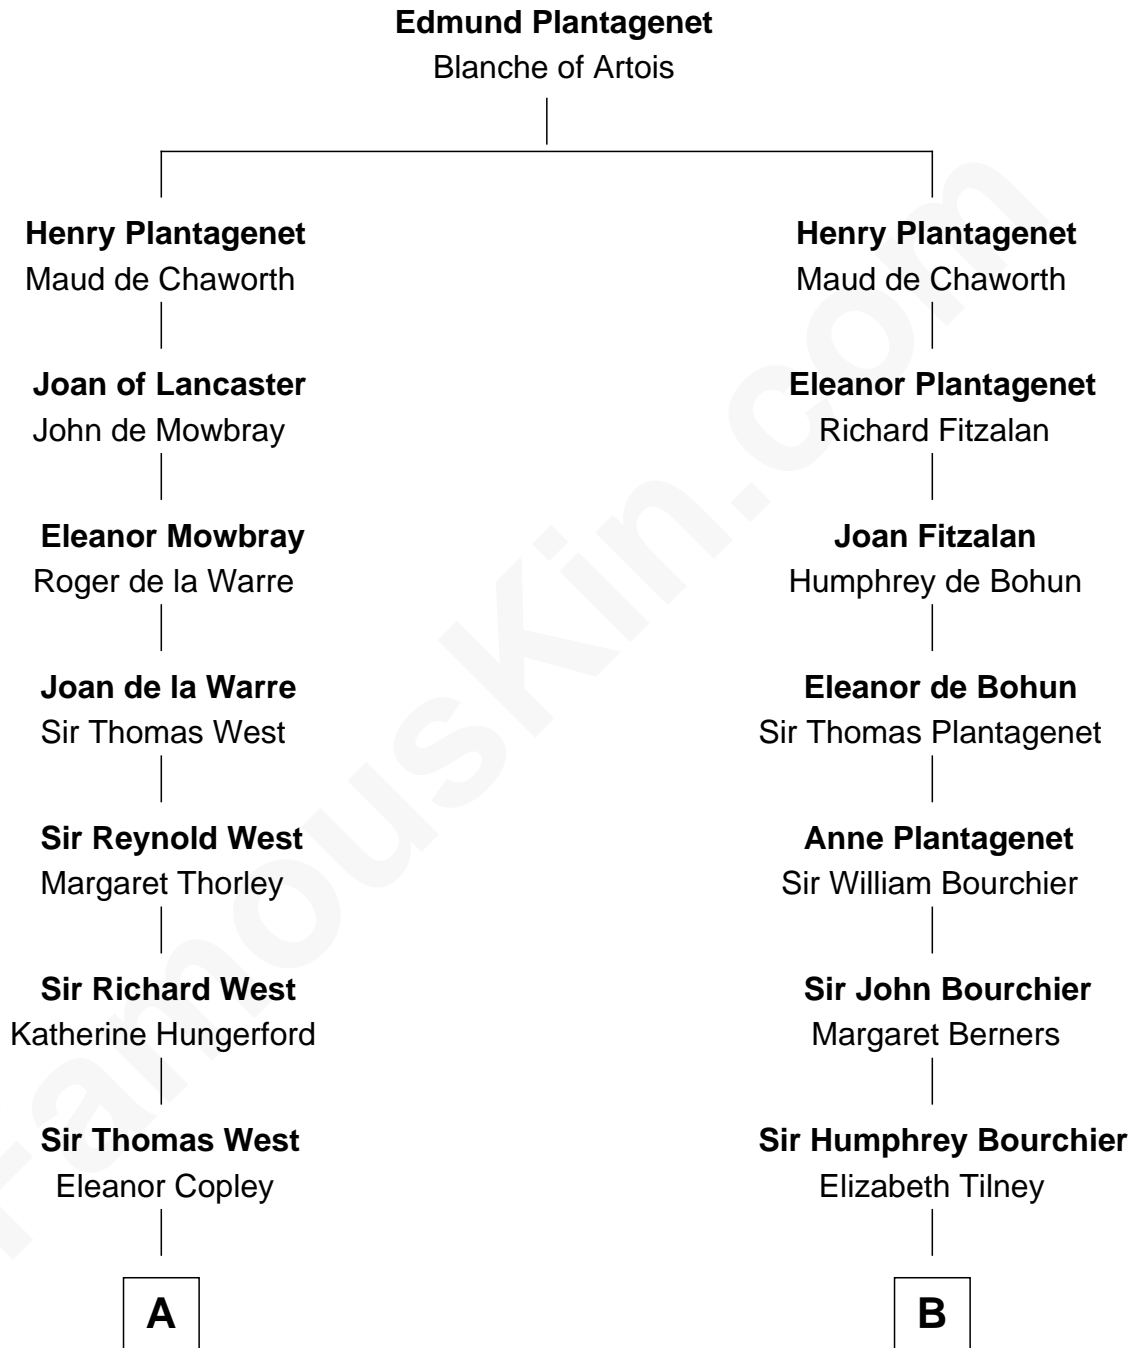

FamousKin.com
Relationship Chart of
George H. W. Bush
41st U.S. President

16th cousin 5 times removed of

Robert Treat Paine
Signer of the Declaration of Independence

C

—
Susan Montfort Shellman

Samuel Howard Fay

—
Harriet Eleanor Fay

Rev. James Smith Bush

—
Samuel Prescott Bush

Flora Sheldon

—
Prescott Sheldon Bush

Dorothy Wear Walker

—
George H. W. Bush

41st U.S. President