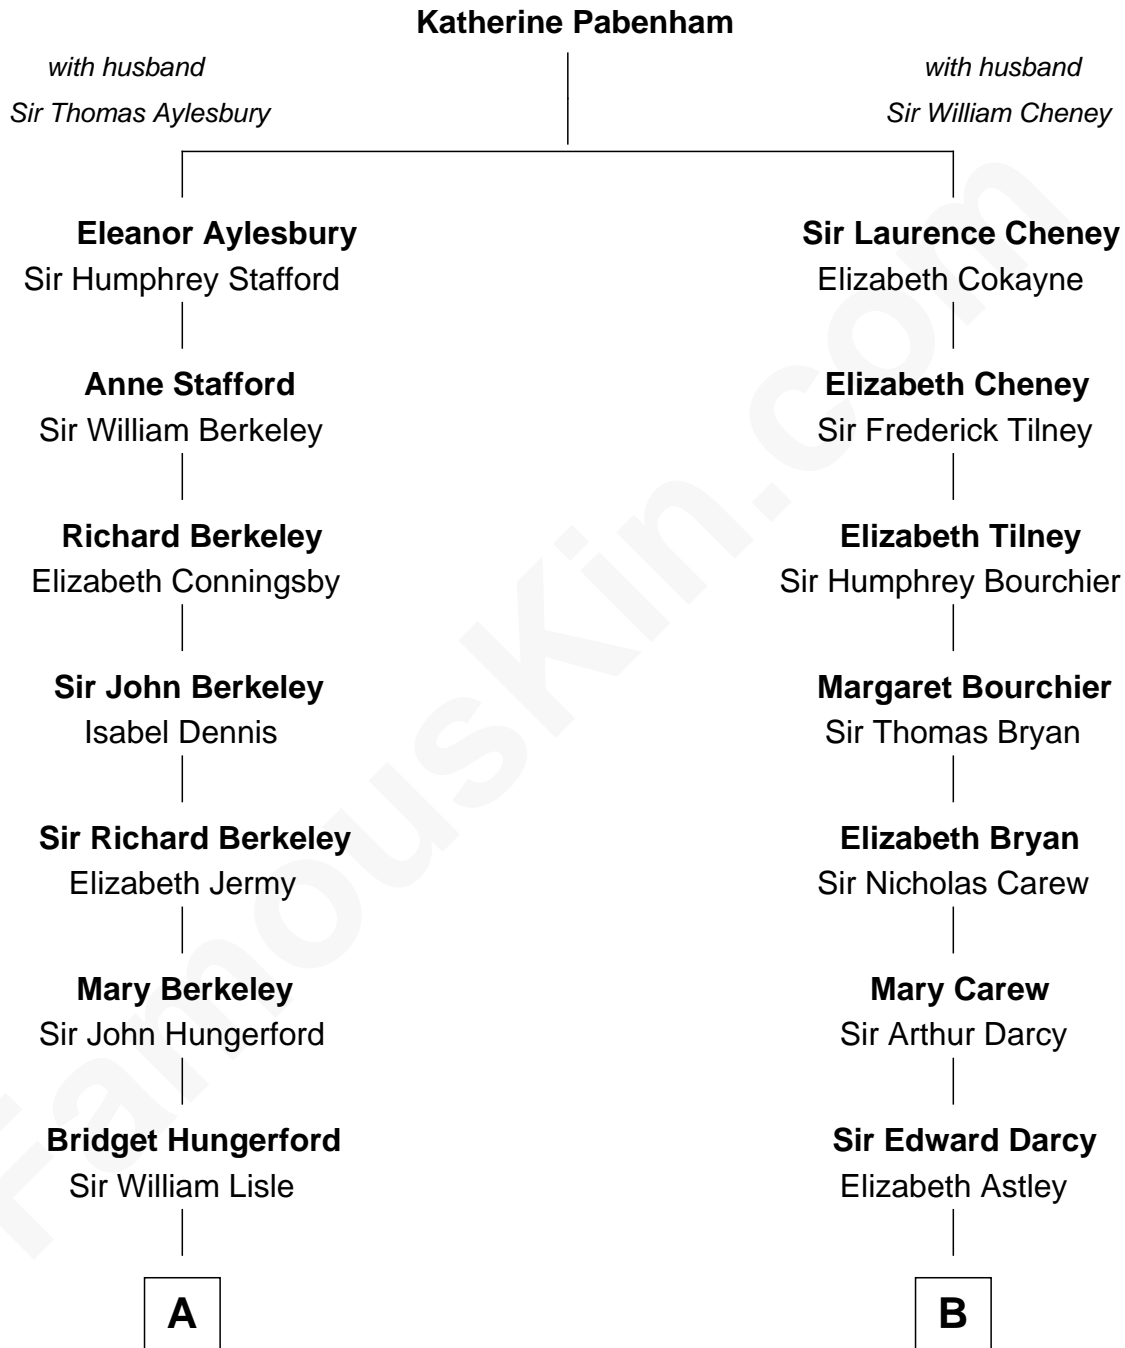

FamousKin.com
Relationship Chart of
George H. W. Bush
41st U.S. President

12th cousin 6 times removed of

Robert Treat Paine
Signer of the Declaration of Independence

C

—
Prescott Sheldon Bush

Dorothy Wear Walker

—
George H. W. Bush

41st U.S. President

FamousKin.com