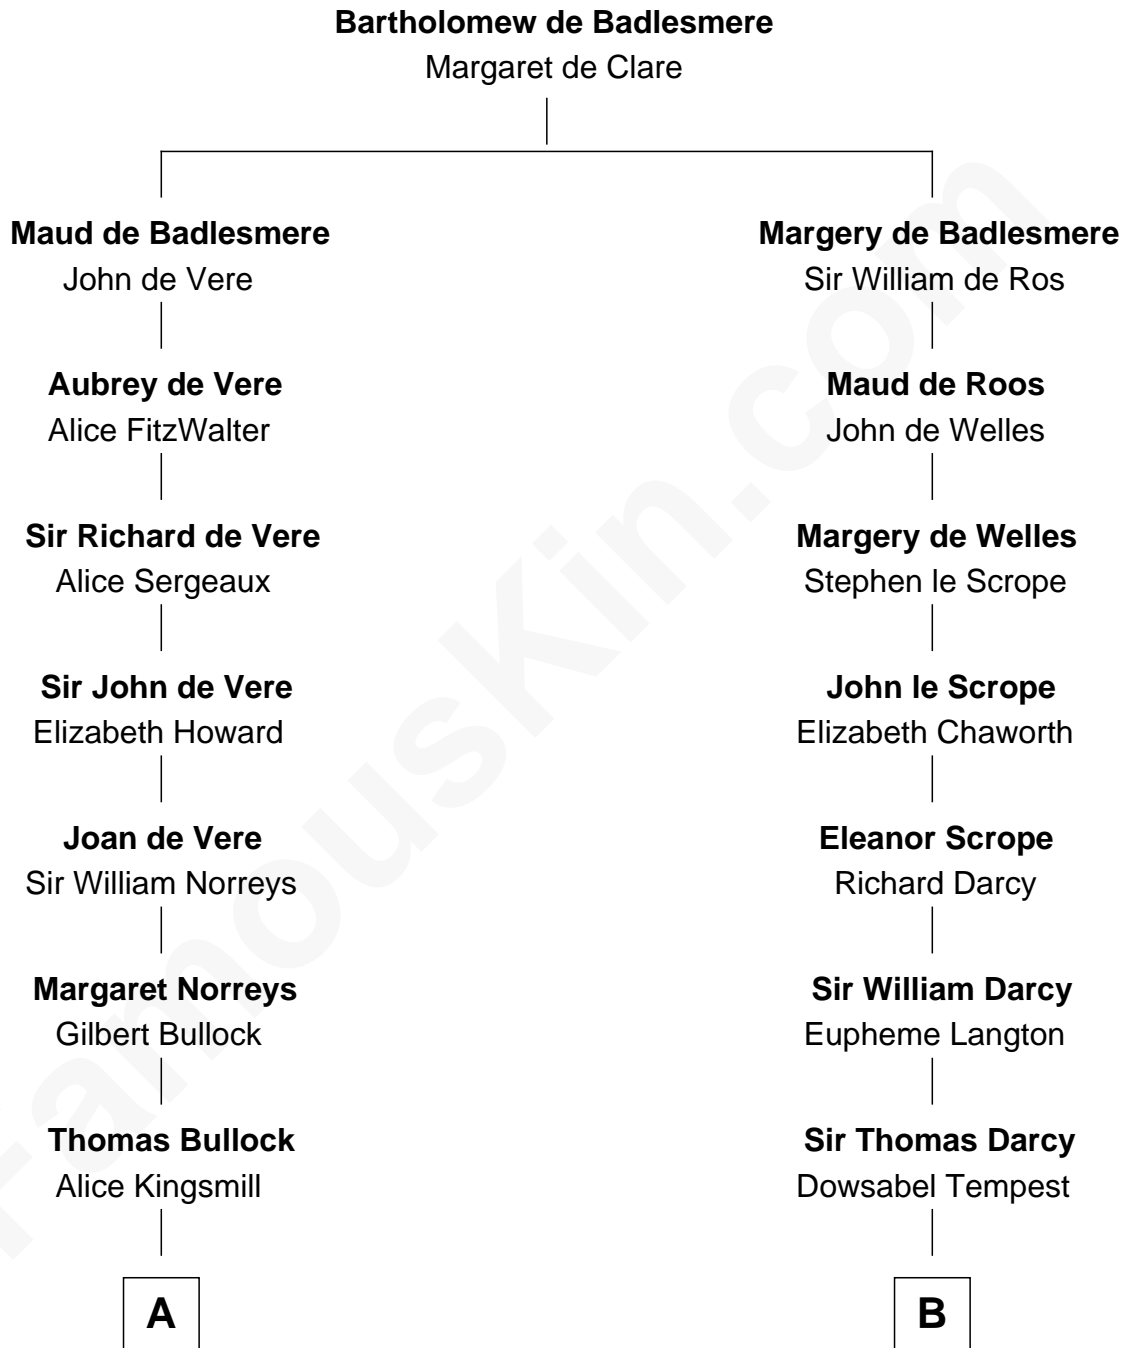

FamousKin.com
Relationship Chart of
George H. W. Bush
41st U.S. President

14th cousin 6 times removed of

Robert Treat Paine
Signer of the Declaration of Independence

C

—
Harriet Eleanor Fay
Rev. James Smith Bush

—
Samuel Prescott Bush
Flora Sheldon

—
Prescott Sheldon Bush
Dorothy Wear Walker

—
George H. W. Bush
41st U.S. President

FamousKin.com