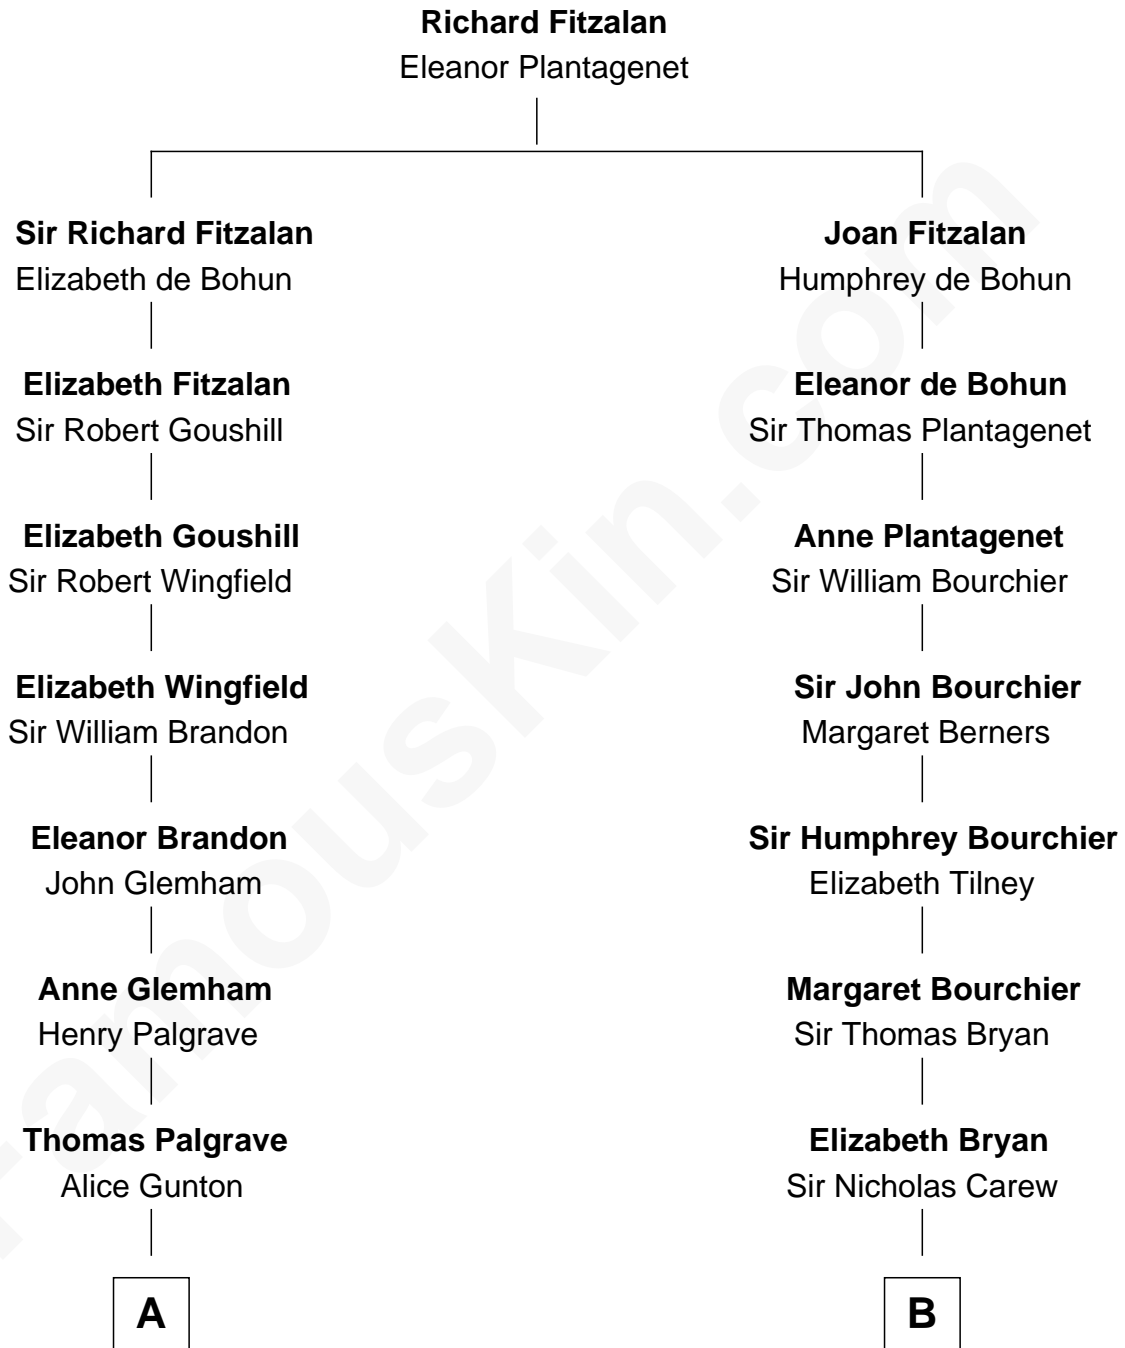

**FamousKin.com**  
**Relationship Chart of**  
**George H. W. Bush**  
*41st U.S. President*

14th cousin 6 times removed of

**Robert Treat Paine**  
*Signer of the Declaration of Independence*

**C**

**Harriet Eleanor Fay**  
Rev. James Smith Bush

**Samuel Prescott Bush**  
Flora Sheldon

**Prescott Sheldon Bush**  
Dorothy Wear Walker

**George H. W. Bush**  
*41st U.S. President*

FamousKin.com