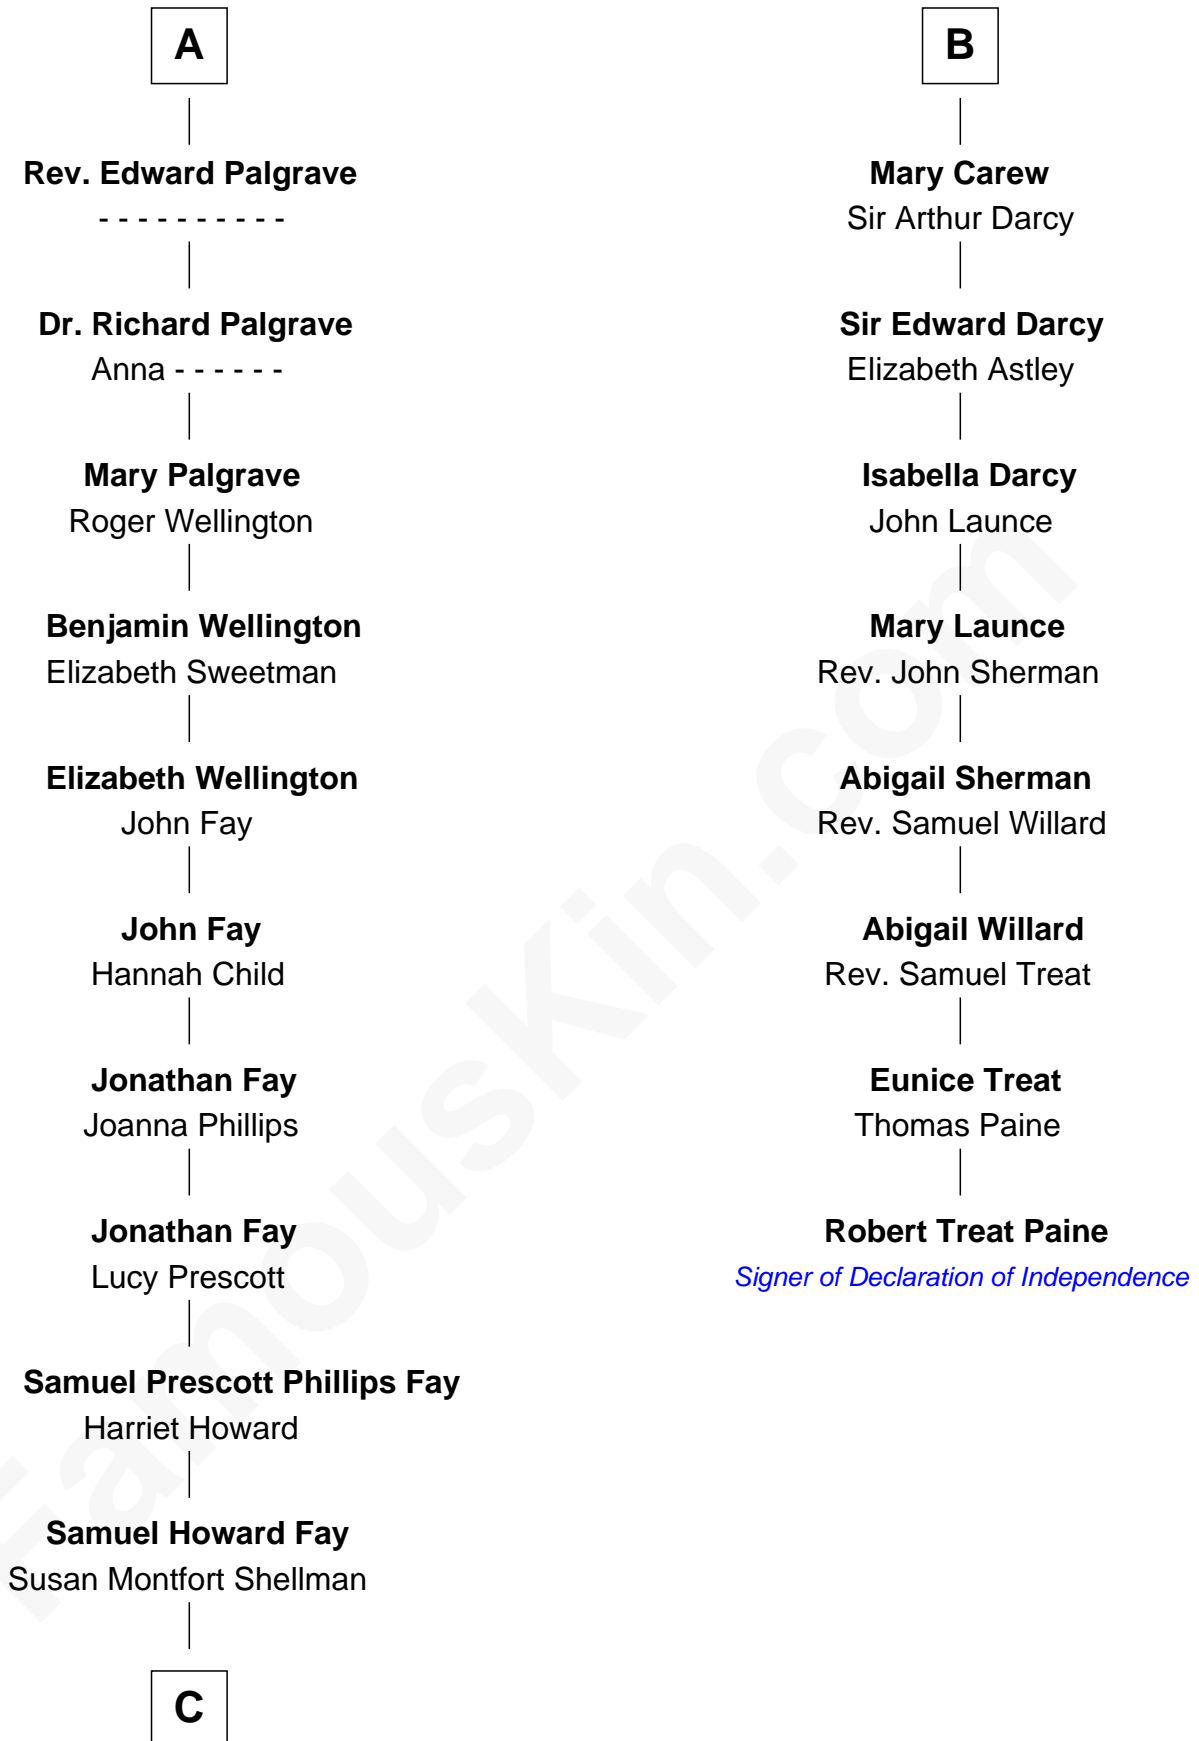

**FamousKin.com**  
**Relationship Chart of**  
**George H. W. Bush**  
*41st U.S. President*

14th cousin 6 times removed of

**Robert Treat Paine**  
*Signer of the Declaration of Independence*

**C**

**Harriet Eleanor Fay**  
Rev. James Smith Bush

**Samuel Prescott Bush**  
Flora Sheldon

**Prescott Sheldon Bush**  
Dorothy Wear Walker

**George H. W. Bush**  
*41st U.S. President*

FamousKin.com