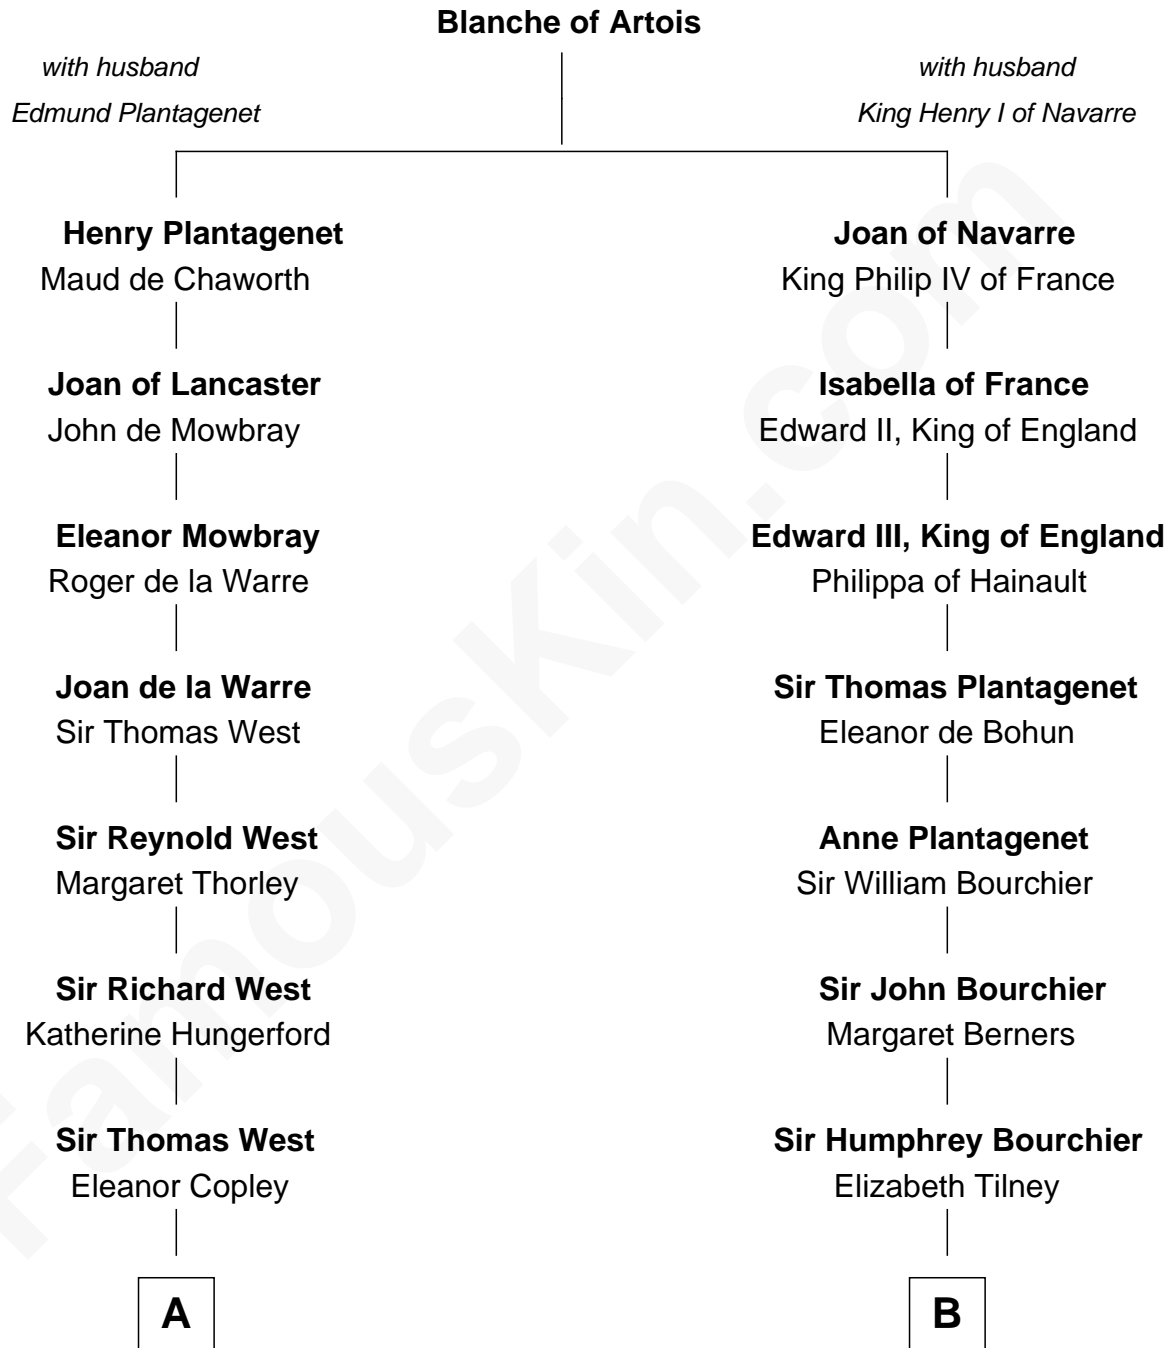

FamousKin.com
Relationship Chart of
George H. W. Bush
41st U.S. President

16th cousin 5 times removed of

Robert Treat Paine
Signer of the Declaration of Independence

C

—
Susan Montfort Shellman

Samuel Howard Fay

—
Harriet Eleanor Fay

Rev. James Smith Bush

—
Samuel Prescott Bush

Flora Sheldon

—
Prescott Sheldon Bush

Dorothy Wear Walker

—
George H. W. Bush

41st U.S. President