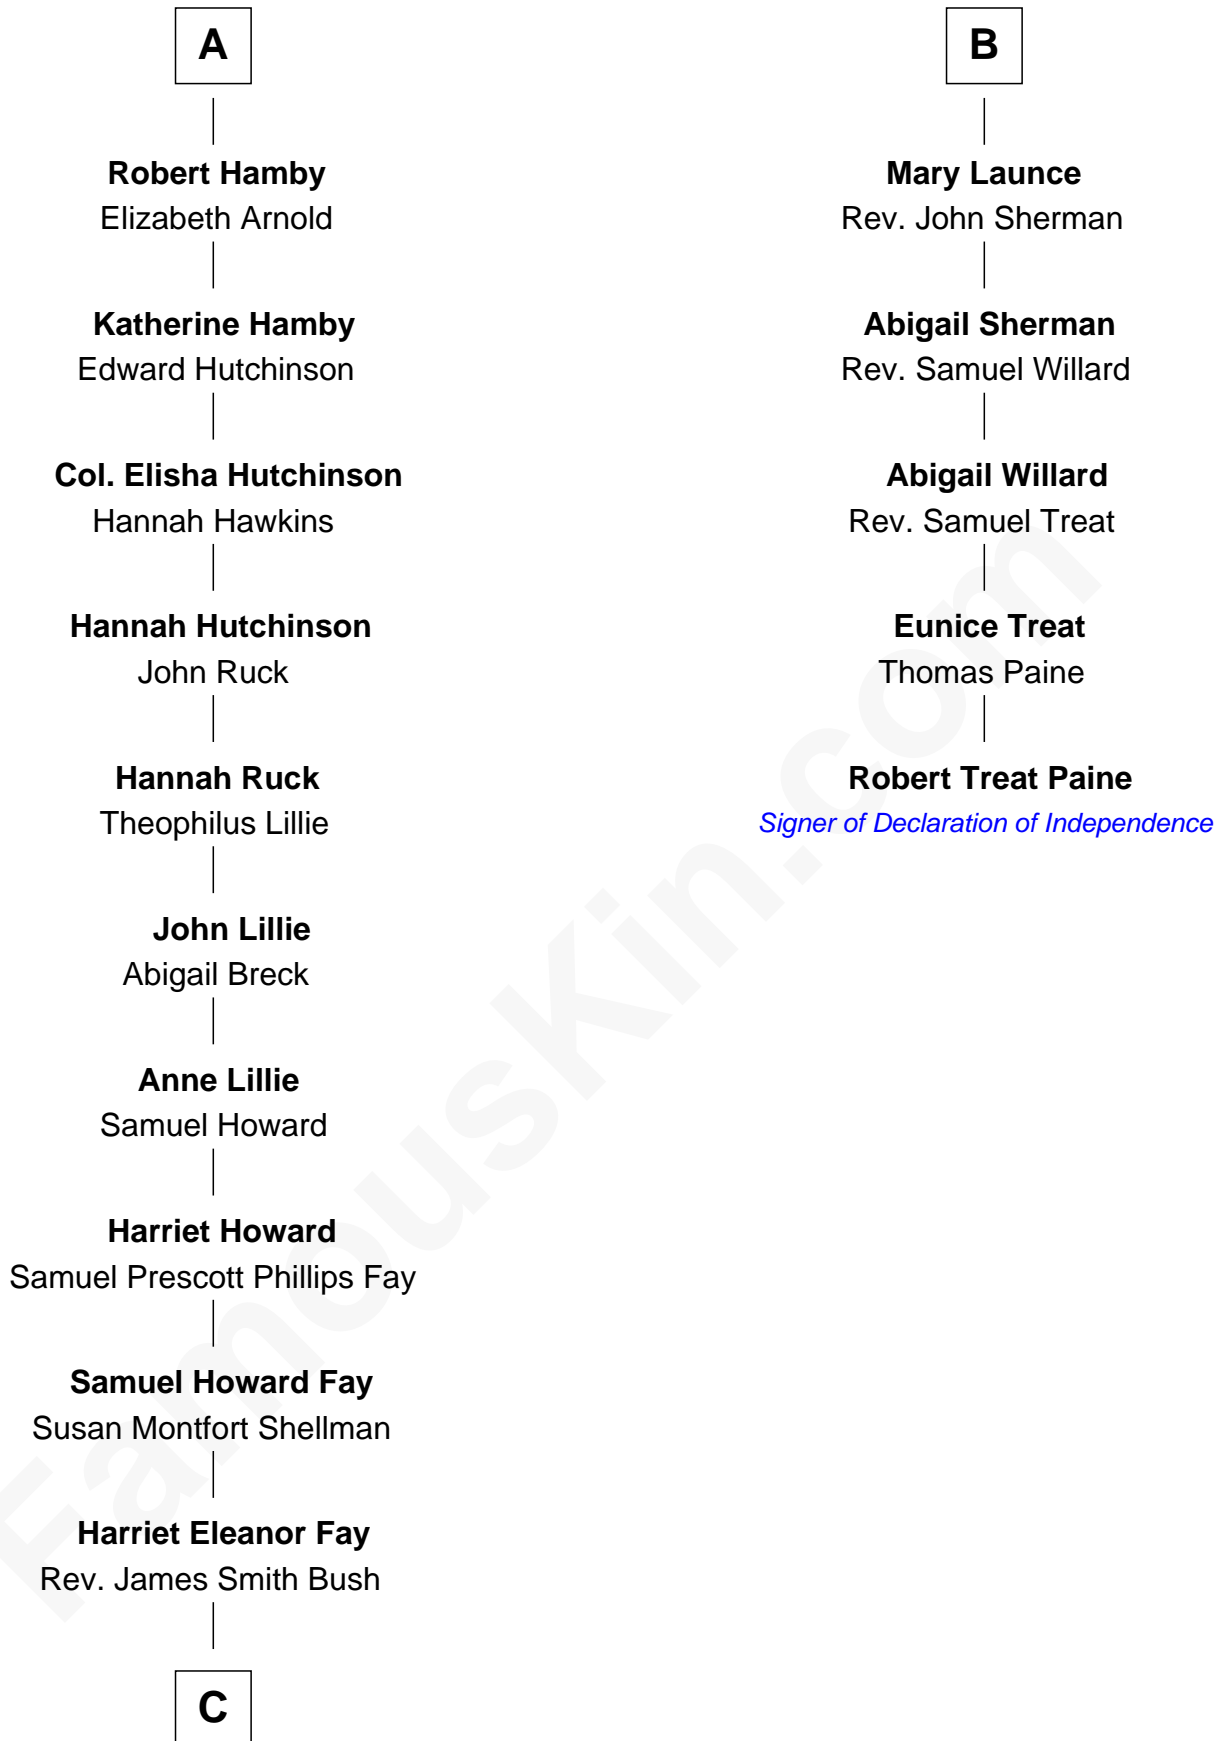

**FamousKin.com**  
**Relationship Chart of**  
**George H. W. Bush**  
*41st U.S. President*

11th cousin 8 times removed of

**Robert Treat Paine**  
*Signer of the Declaration of Independence*

**C**

Samuel Prescott Bush

Flora Sheldon

Prescott Sheldon Bush

Dorothy Wear Walker

George H. W. Bush

*41st U.S. President*

FamousKin.com