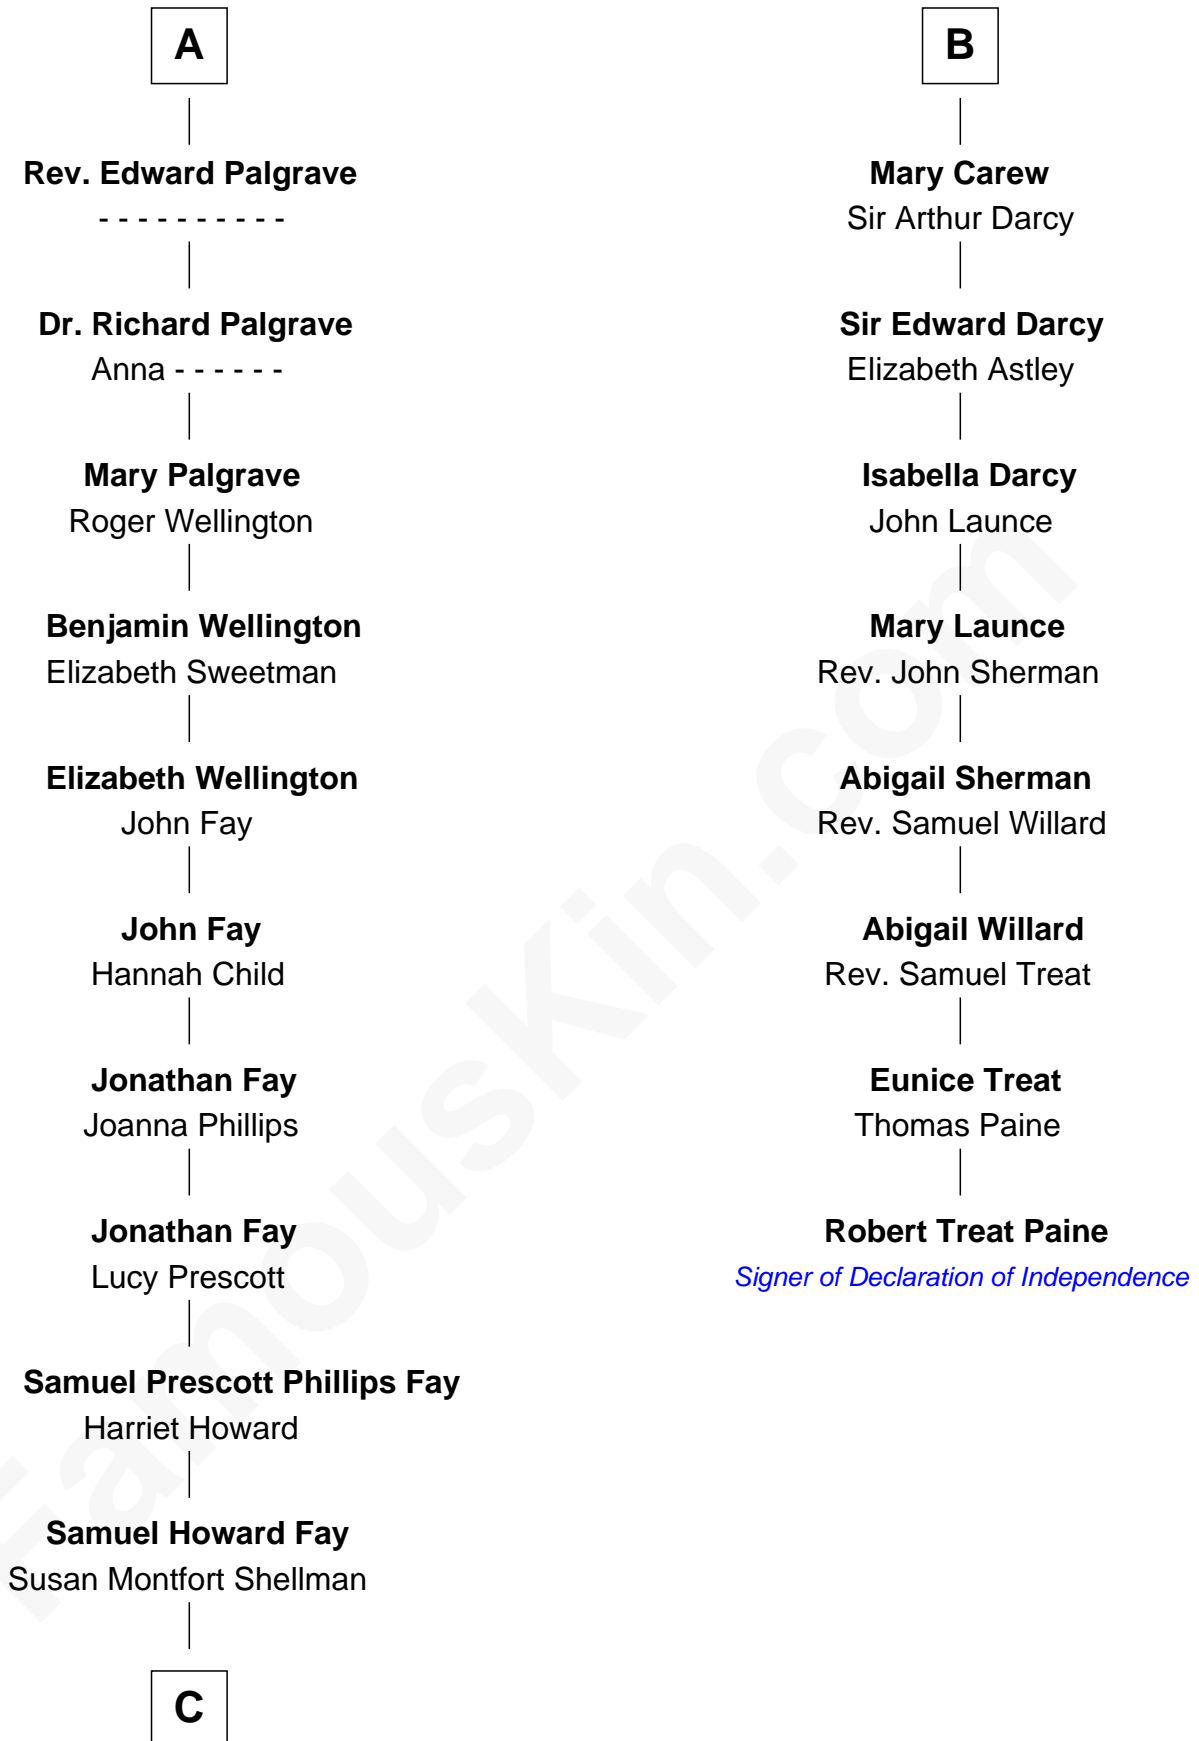

FamousKin.com
Relationship Chart of
George H. W. Bush
41st U.S. President

14th cousin 6 times removed of

Robert Treat Paine
Signer of the Declaration of Independence

C

—
Harriet Eleanor Fay
Rev. James Smith Bush

—
Samuel Prescott Bush
Flora Sheldon

—
Prescott Sheldon Bush
Dorothy Wear Walker

—
George H. W. Bush
41st U.S. President

FamousKin.com