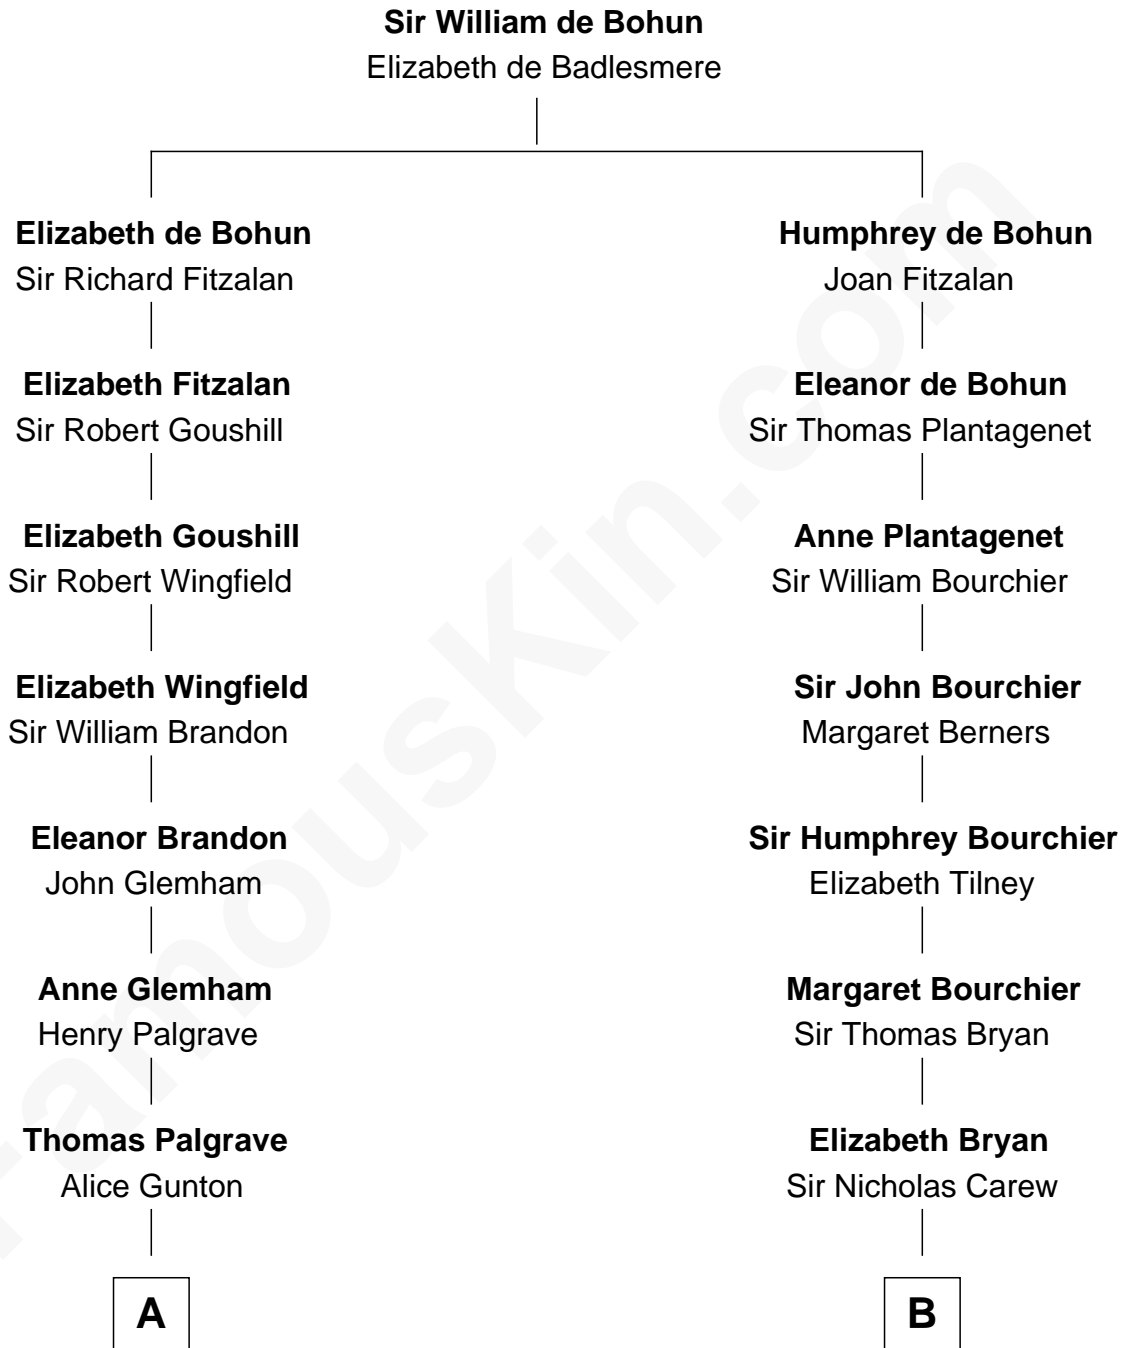

FamousKin.com
Relationship Chart of
George H. W. Bush
41st U.S. President

14th cousin 6 times removed of

Robert Treat Paine
Signer of the Declaration of Independence

C

—
Harriet Eleanor Fay
Rev. James Smith Bush

—
Samuel Prescott Bush
Flora Sheldon

—
Prescott Sheldon Bush
Dorothy Wear Walker

—
George H. W. Bush
41st U.S. President

FamousKin.com