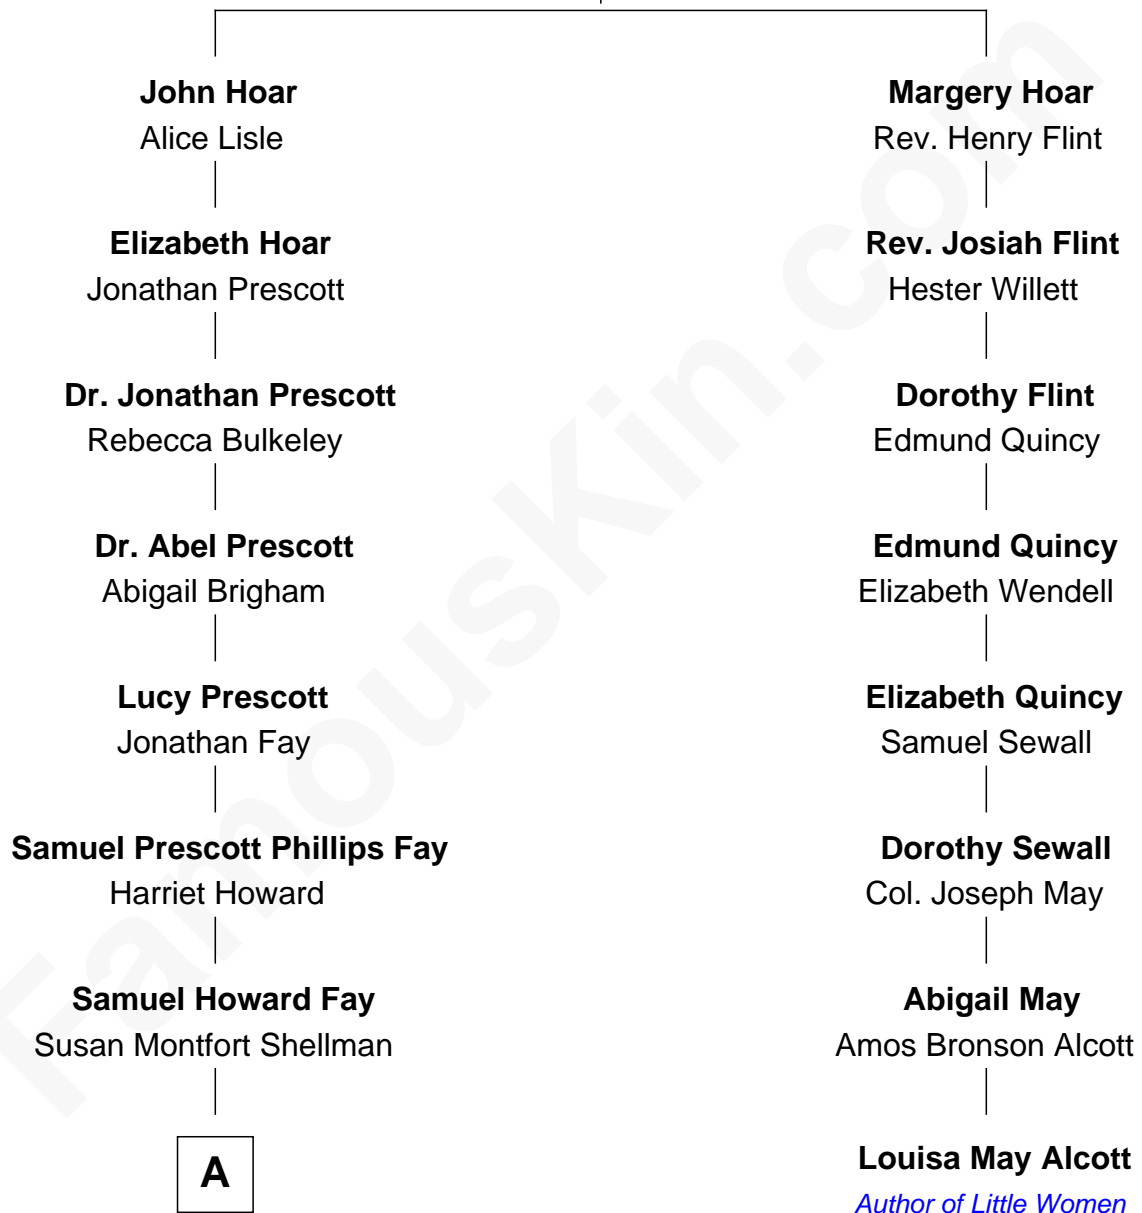

FamousKin.com Relationship Chart of

George H. W. Bush

41st U.S. President

7th cousin 3 times removed of

Louisa May Alcott

Author of Little Women

Charles Hoar
Joanna Hincksman

A

—
Harriet Eleanor Fay
Rev. James Smith Bush

—
Samuel Prescott Bush
Flora Sheldon

—
Prescott Sheldon Bush
Dorothy Wear Walker

—
George H. W. Bush
41st U.S. President

FamousKin.com