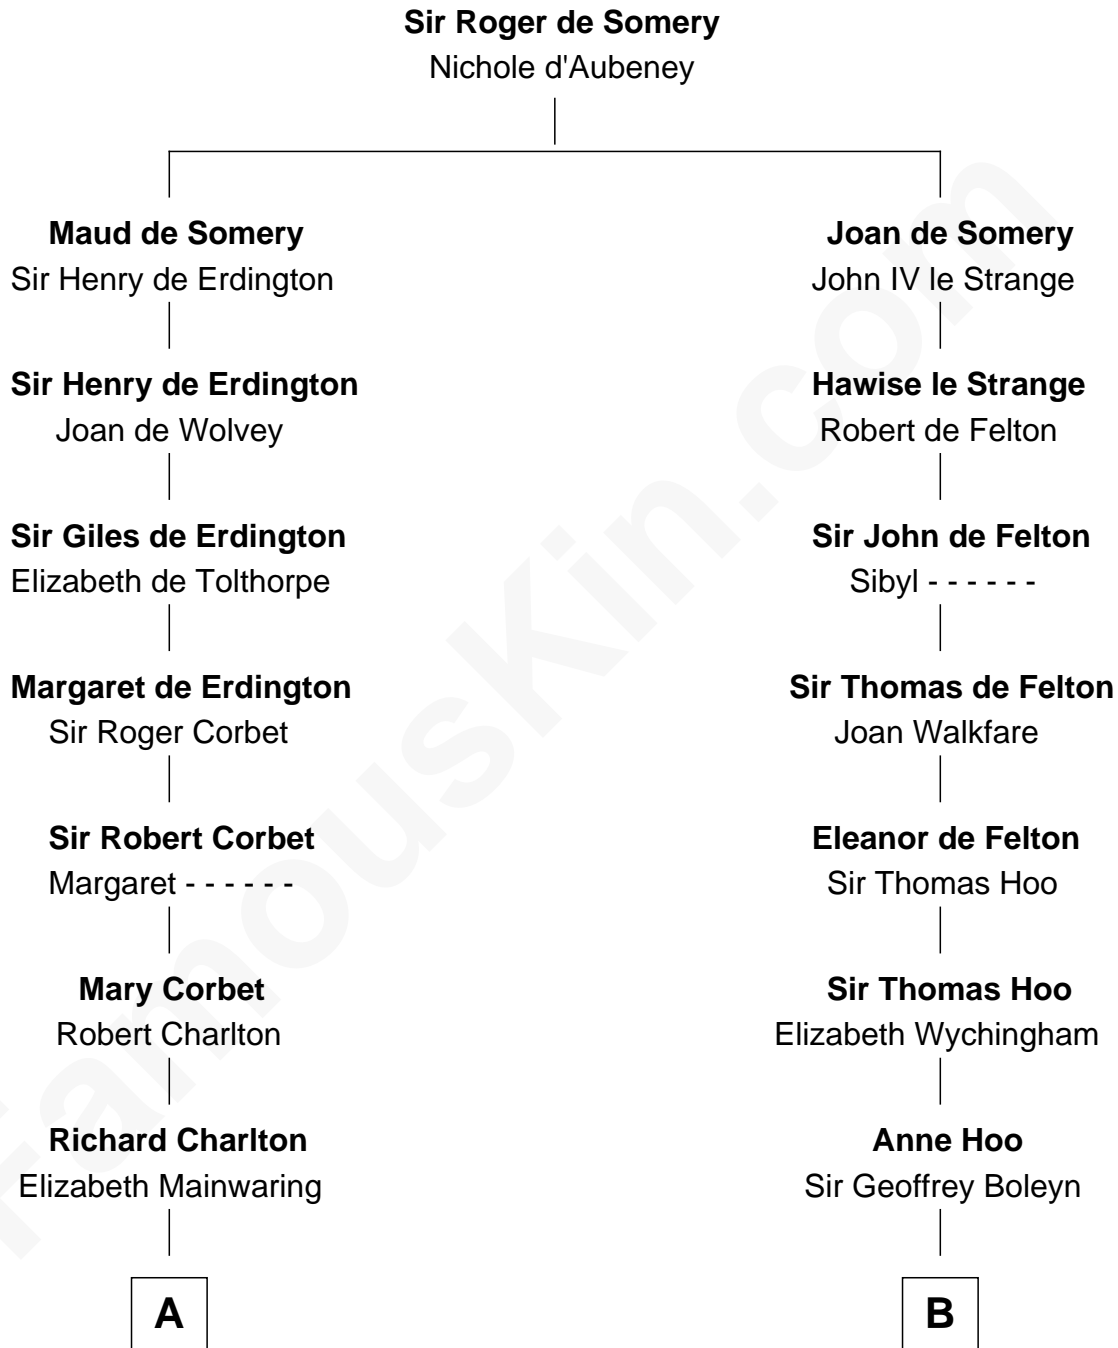

FamousKin.com
Relationship Chart of
George H. W. Bush
41st U.S. President

17th cousin 4 times removed of
William Floyd
Signer of the Declaration of Independence

C

—
Samuel Howard Fay
Susan Montfort Shellman

—
Harriet Eleanor Fay
Rev. James Smith Bush

—
Samuel Prescott Bush
Flora Sheldon

—
Prescott Sheldon Bush
Dorothy Wear Walker

—
George H. W. Bush
41st U.S. President

FamousKin.com