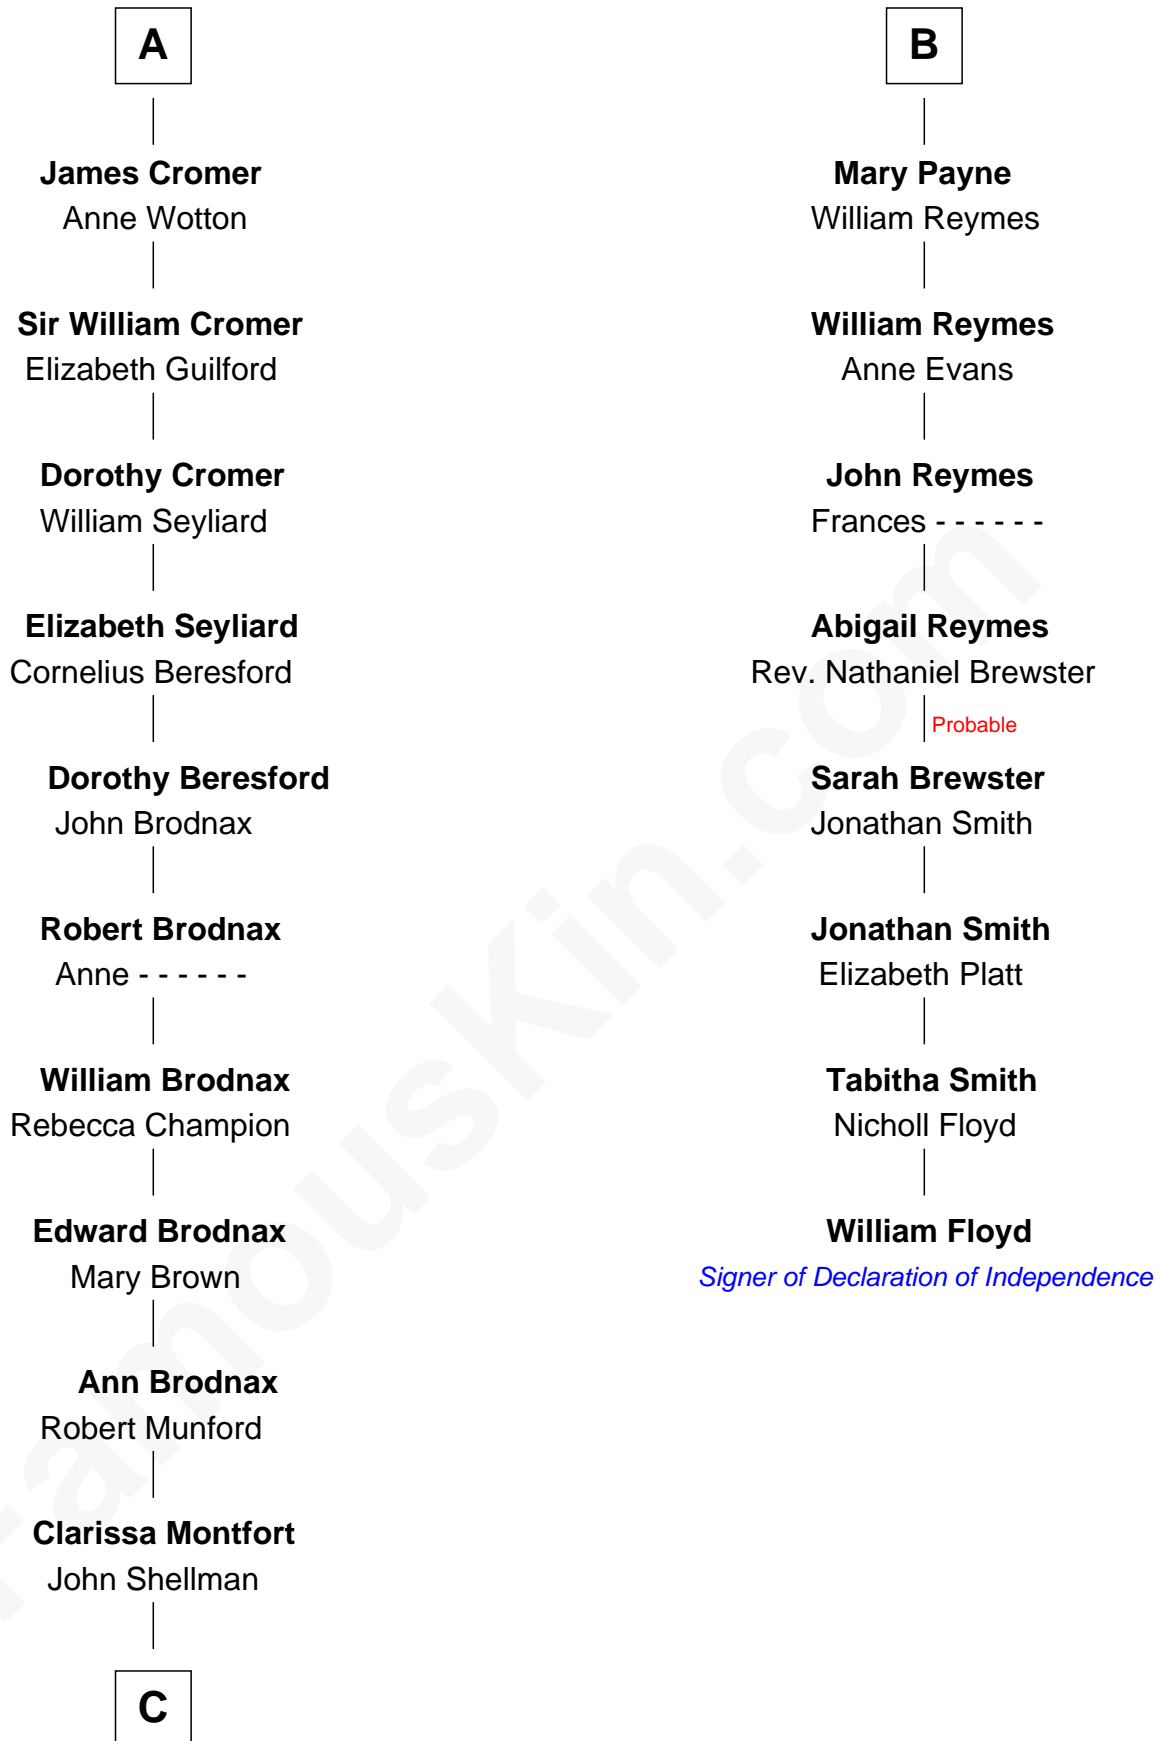

**FamousKin.com**  
**Relationship Chart of**  
**George H. W. Bush**  
*41st U.S. President*

**14th cousin 7 times removed of**  
**William Floyd**  
*Signer of the Declaration of Independence*

**C**

—  
**Susan Montfort Shellman**

Samuel Howard Fay

—  
**Harriet Eleanor Fay**

Rev. James Smith Bush

—  
**Samuel Prescott Bush**

Flora Sheldon

—  
**Prescott Sheldon Bush**

Dorothy Wear Walker

—  
**George H. W. Bush**

*41st U.S. President*