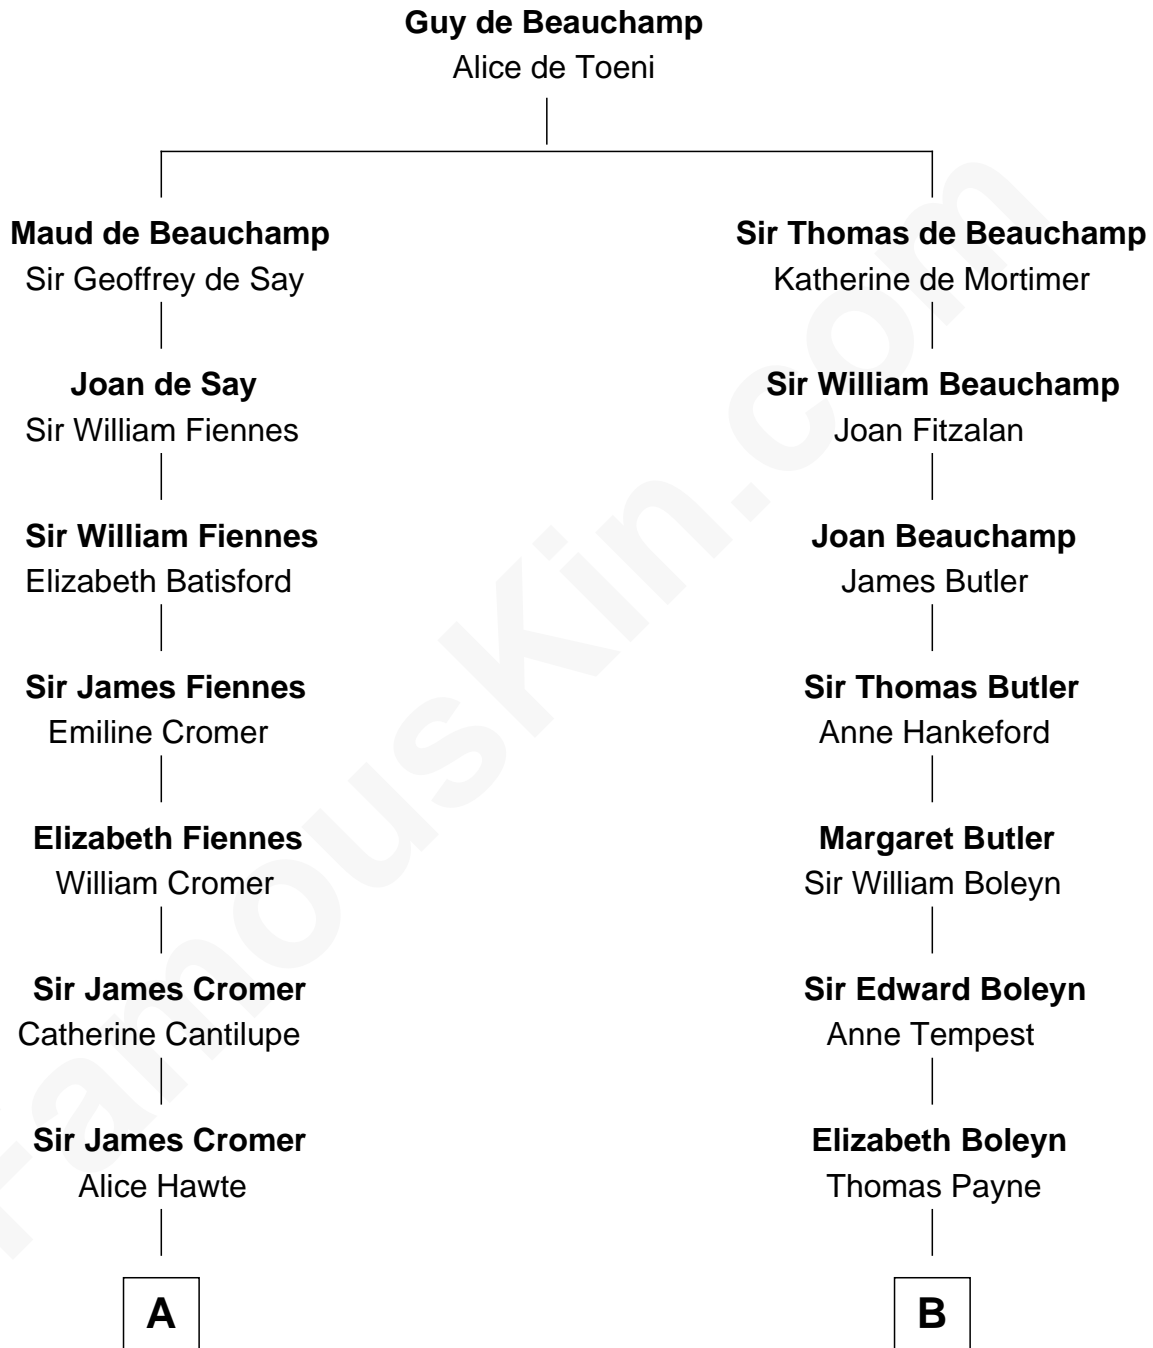

**FamousKin.com**  
**Relationship Chart of**  
**George H. W. Bush**  
*41st U.S. President*

**14th cousin 7 times removed of**  
**William Floyd**  
*Signer of the Declaration of Independence*

**C**

—  
**Susan Montfort Shellman**

Samuel Howard Fay

—  
**Harriet Eleanor Fay**

Rev. James Smith Bush

—  
**Samuel Prescott Bush**

Flora Sheldon

—  
**Prescott Sheldon Bush**

Dorothy Wear Walker

—  
**George H. W. Bush**

*41st U.S. President*