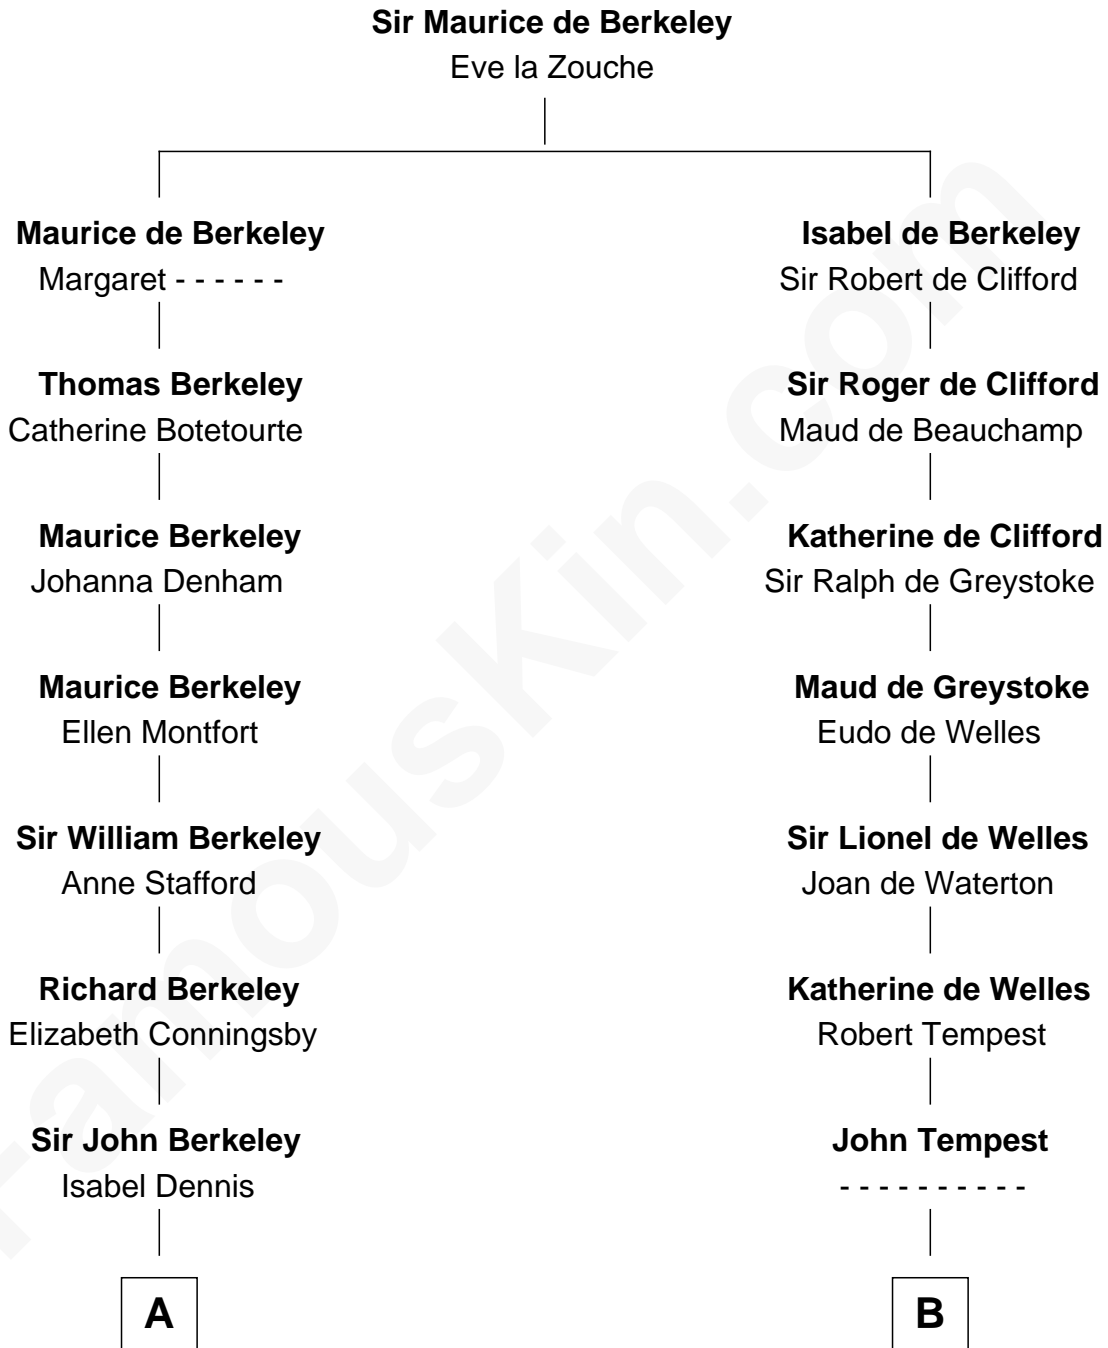

**FamousKin.com**  
**Relationship Chart of**  
**George H. W. Bush**  
*41st U.S. President*

**16th cousin 5 times removed of**  
**William Floyd**  
*Signer of the Declaration of Independence*

**C**

—  
**Samuel Howard Fay**  
Susan Montfort Shellman

—  
**Harriet Eleanor Fay**  
Rev. James Smith Bush

—  
**Samuel Prescott Bush**  
Flora Sheldon

—  
**Prescott Sheldon Bush**  
Dorothy Wear Walker

—  
**George H. W. Bush**  
*41st U.S. President*

FamousKin.com