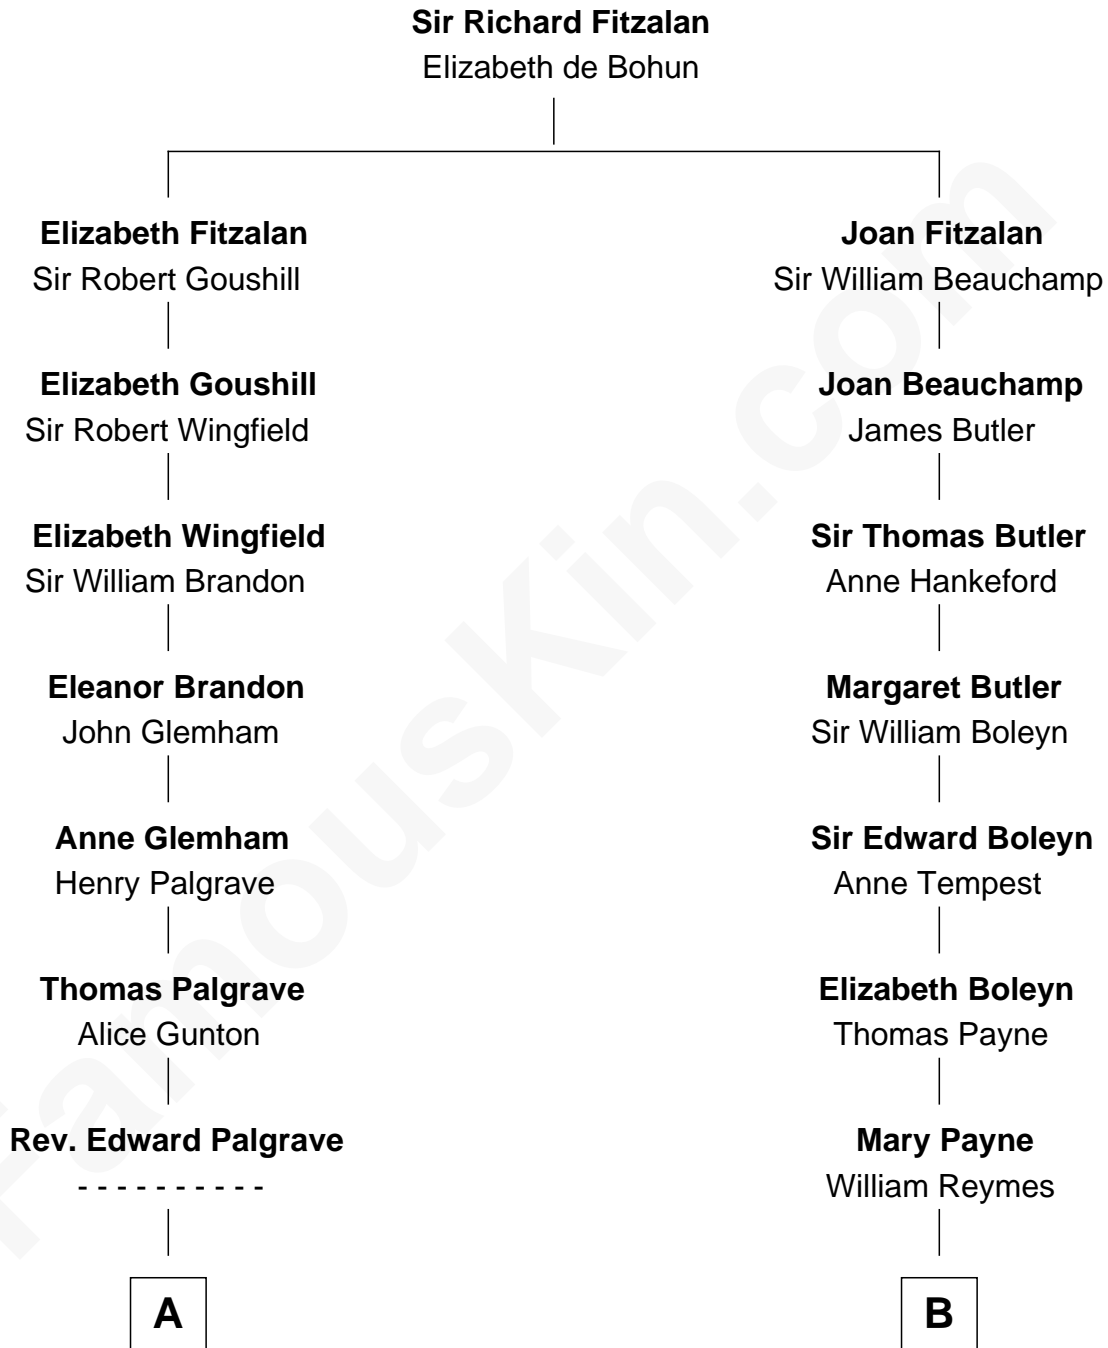

FamousKin.com
Relationship Chart of
George H. W. Bush
41st U.S. President

13th cousin 6 times removed of
William Floyd
Signer of the Declaration of Independence

C

—
Samuel Prescott Bush

Flora Sheldon

—
Prescott Sheldon Bush

Dorothy Wear Walker

—
George H. W. Bush

41st U.S. President

FamousKin.com