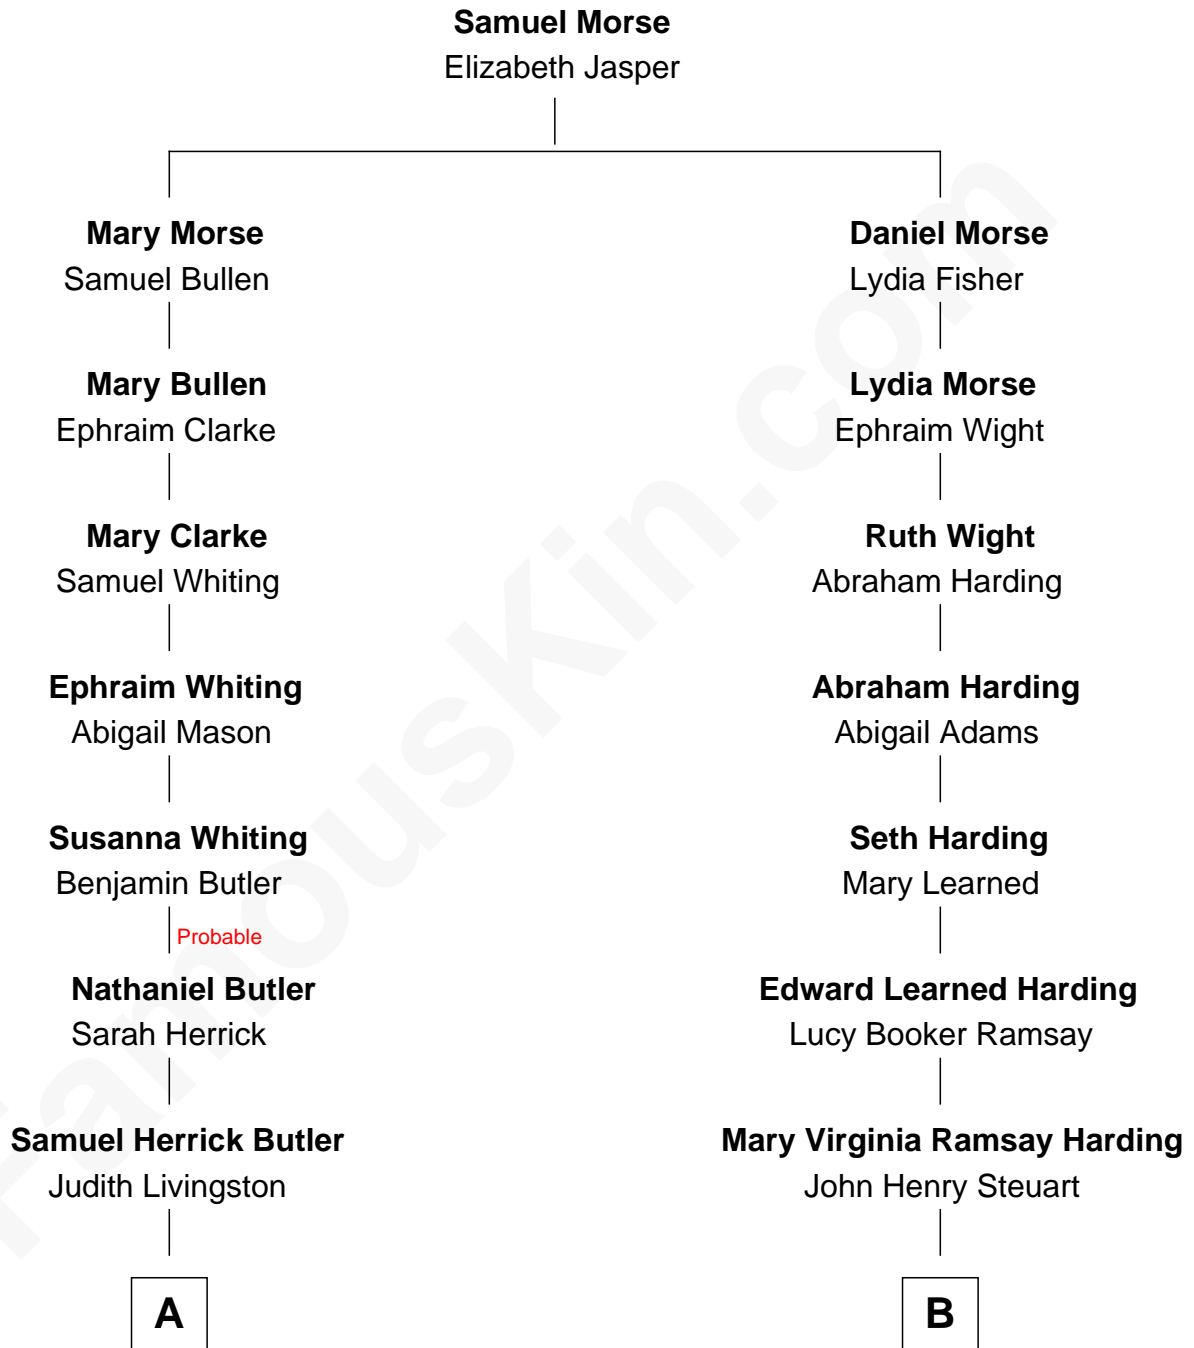

**FamousKin.com**  
**Relationship Chart of**  
**George H. W. Bush**  
*41st U.S. President*

9th cousin 2 times removed of  
**King Leka I**  
*King of the Albanians*

**A**

**Cortland Philip Livingston Butler**

Elizabeth Slade Pierce

**Mary Elizabeth Butler**

Robert Emmet Sheldon

**Flora Sheldon**

Samuel Prescott Bush

**Prescott Sheldon Bush**

Dorothy Wear Walker

**George H. W. Bush**

*41st U.S. President*

**B**

**Gladys Virginia Steuart**

Gyula Apponyi de Nagy Appony

**Géraldine Apponyi de Nagy Appony**

Zog I, King of Albania

**King Leka I**

*King of the Albanians*