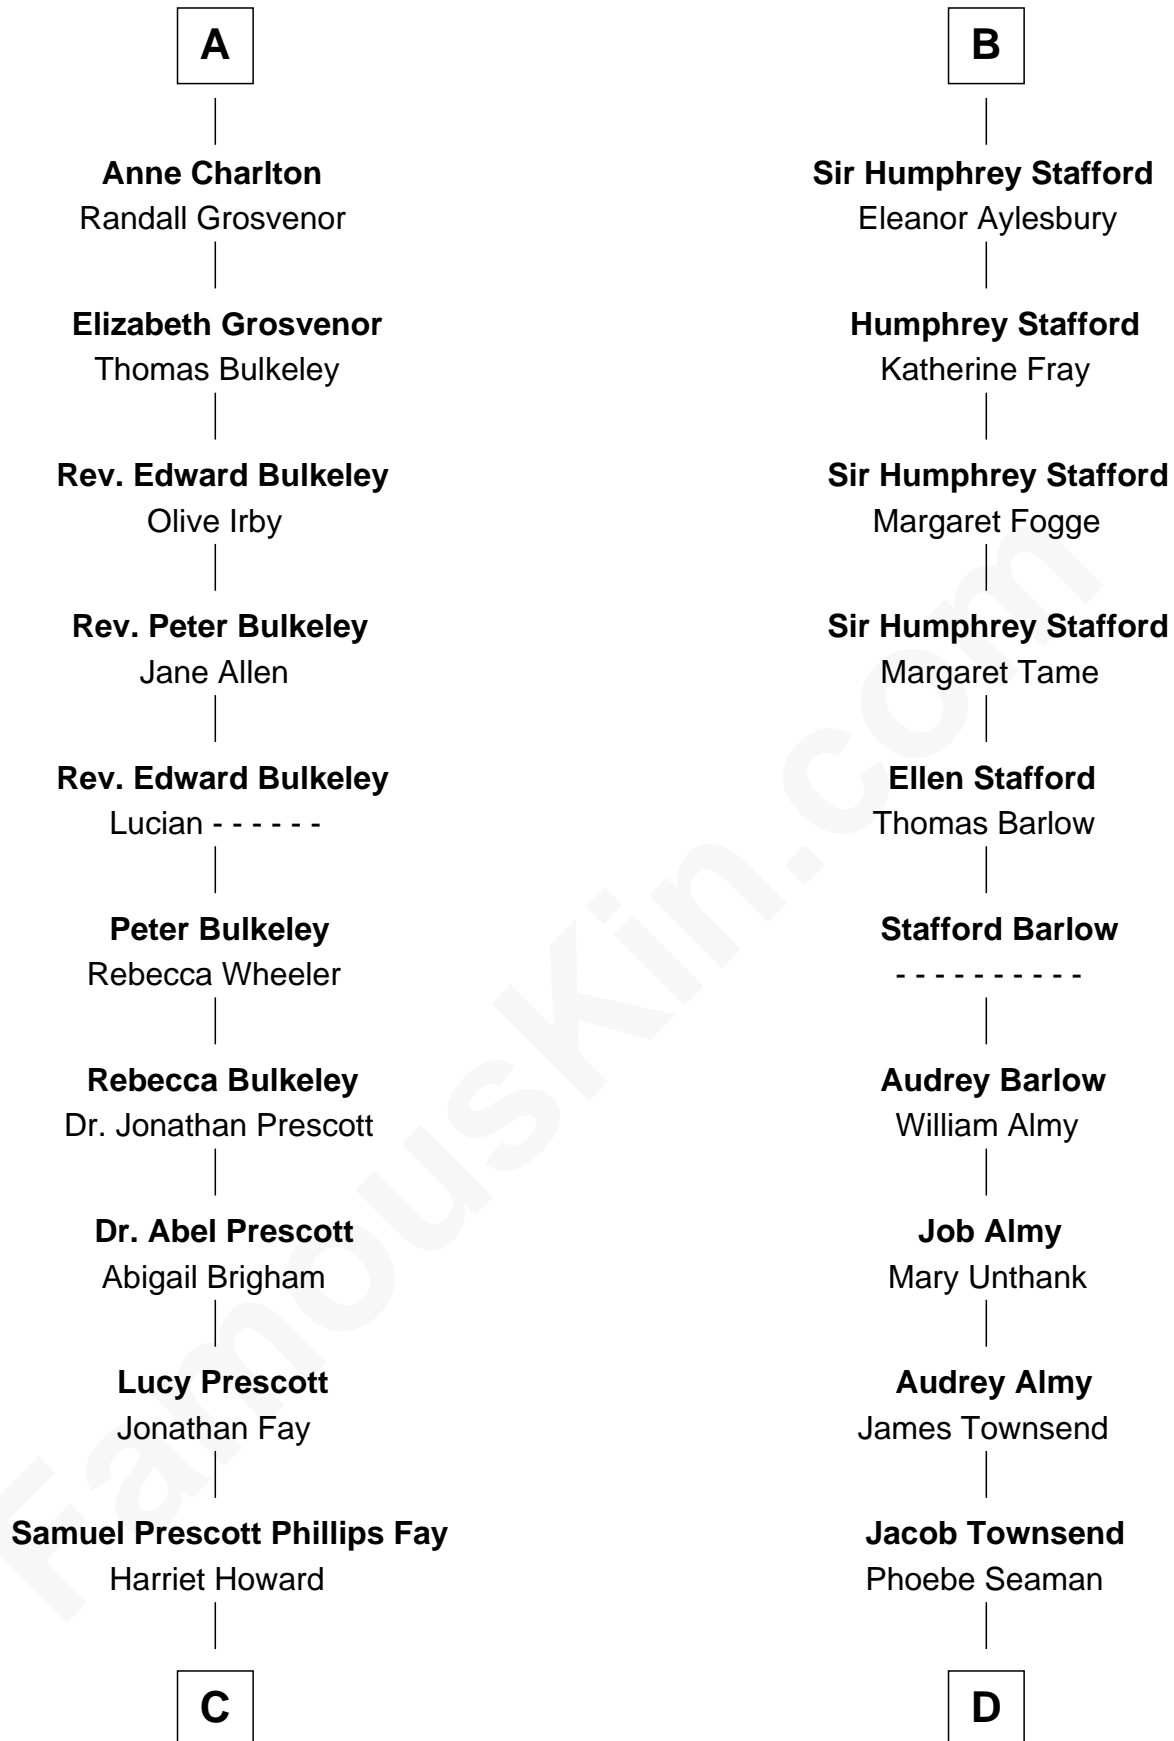

FamousKin.com
Relationship Chart of
George H. W. Bush
41st U.S. President

18th cousin 3 times removed of

Robert Townsend

Member of the Culper Spy Ring during the American Revolution

Sir Roger de Somery
 Nichole d'Aubenev

C

Samuel Howard Fay
Susan Montfort Shellman

Harriet Eleanor Fay
Rev. James Smith Bush

Samuel Prescott Bush
Flora Sheldon

Prescott Sheldon Bush
Dorothy Wear Walker

George H. W. Bush
41st U.S. President

D

Samuel Townsend
Sarah Stoddard

Robert Townsend
Spy known as "Culper Jr."

FamousKin.com