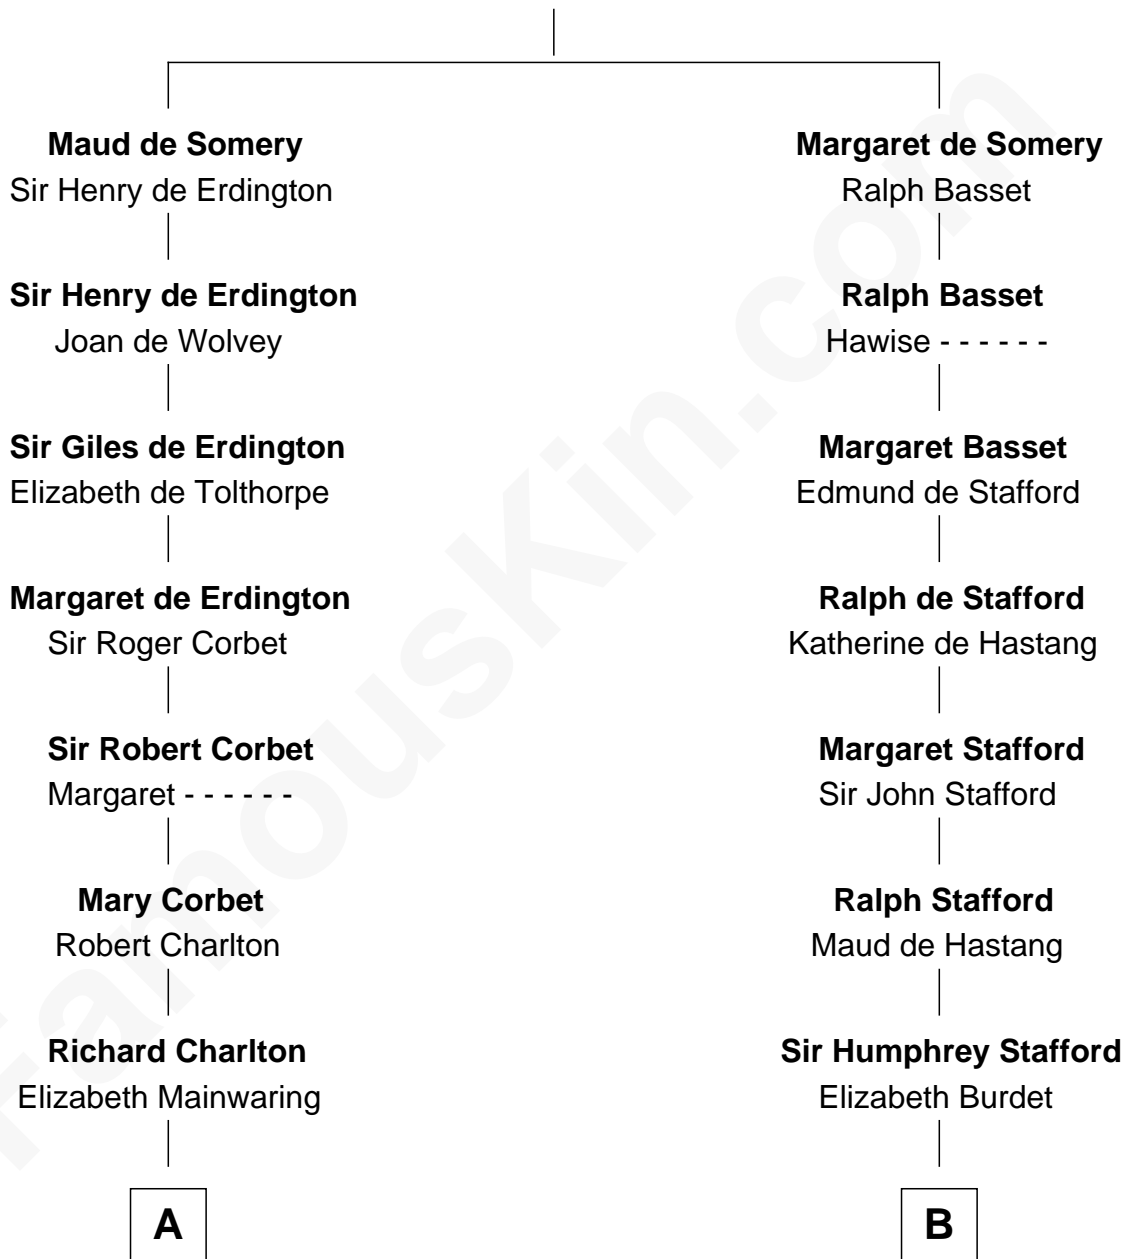

FamousKin.com
Relationship Chart of
George H. W. Bush
41st U.S. President

18th cousin 3 times removed of

Robert Townsend

Member of the Culper Spy Ring during the American Revolution

Sir Roger de Somery
 Nichole d'Aubenev

C

Samuel Howard Fay
Susan Montfort Shellman

Harriet Eleanor Fay
Rev. James Smith Bush

Samuel Prescott Bush
Flora Sheldon

Prescott Sheldon Bush
Dorothy Wear Walker

George H. W. Bush
41st U.S. President

D

Samuel Townsend
Sarah Stoddard