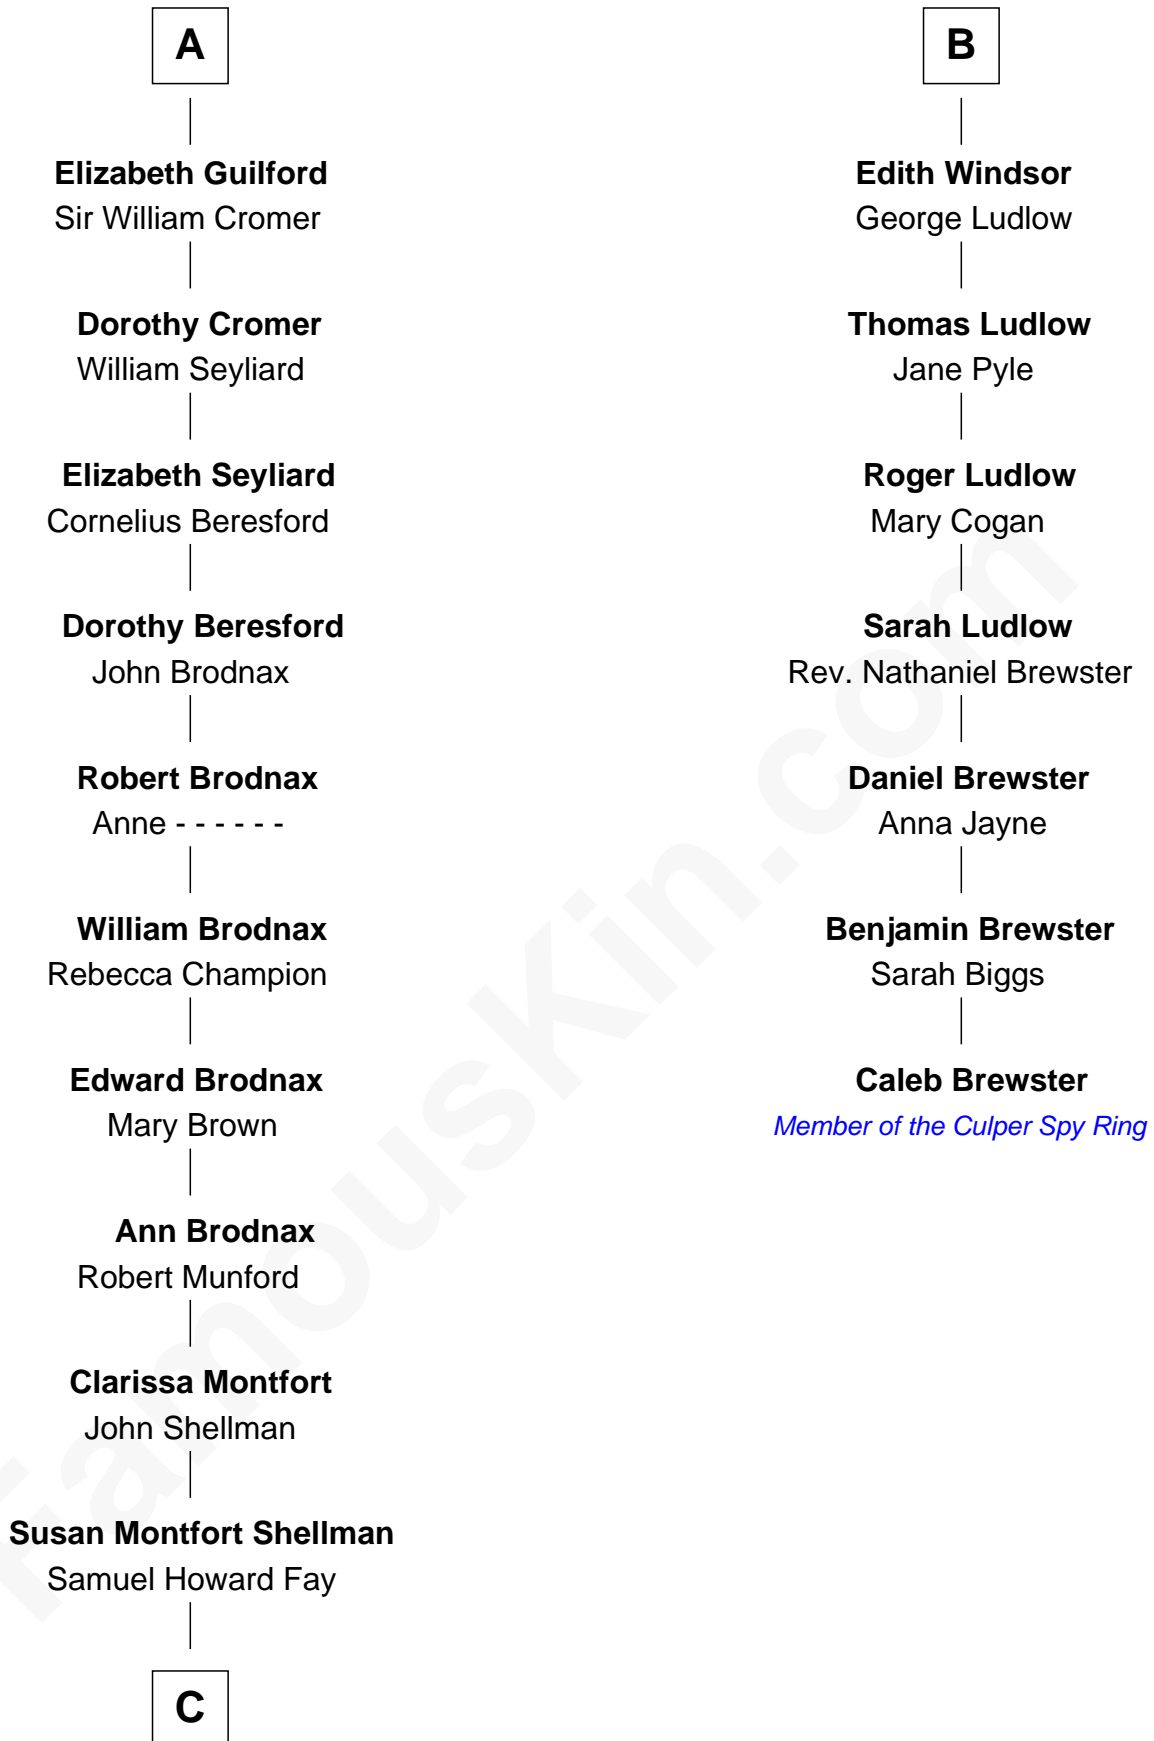

**FamousKin.com**  
**Relationship Chart of**  
**George H. W. Bush**  
*41st U.S. President*

13th cousin 7 times removed of

**Caleb Brewster**

*Member of the Culper Spy Ring during the American Revolution*

**Sir Robert Hungerford**

Margaret Botreaux

**Katherine Hungerford**

Sir Richard West

**Sir Thomas West**

Eleanor Copley

**Barbara West**

Sir John Guilford

John Stratton

**Elizabeth Stratton**

John Andrews

**Elizabeth Andrews**

Sir Thomas de Windsor

**Sir Andrews de Windsor**

Elizabeth Blount

**B**

**C**

—  
**Harriet Eleanor Fay**  
Rev. James Smith Bush

—  
**Samuel Prescott Bush**  
Flora Sheldon

—  
**Prescott Sheldon Bush**  
Dorothy Wear Walker

—  
**George H. W. Bush**  
*41st U.S. President*