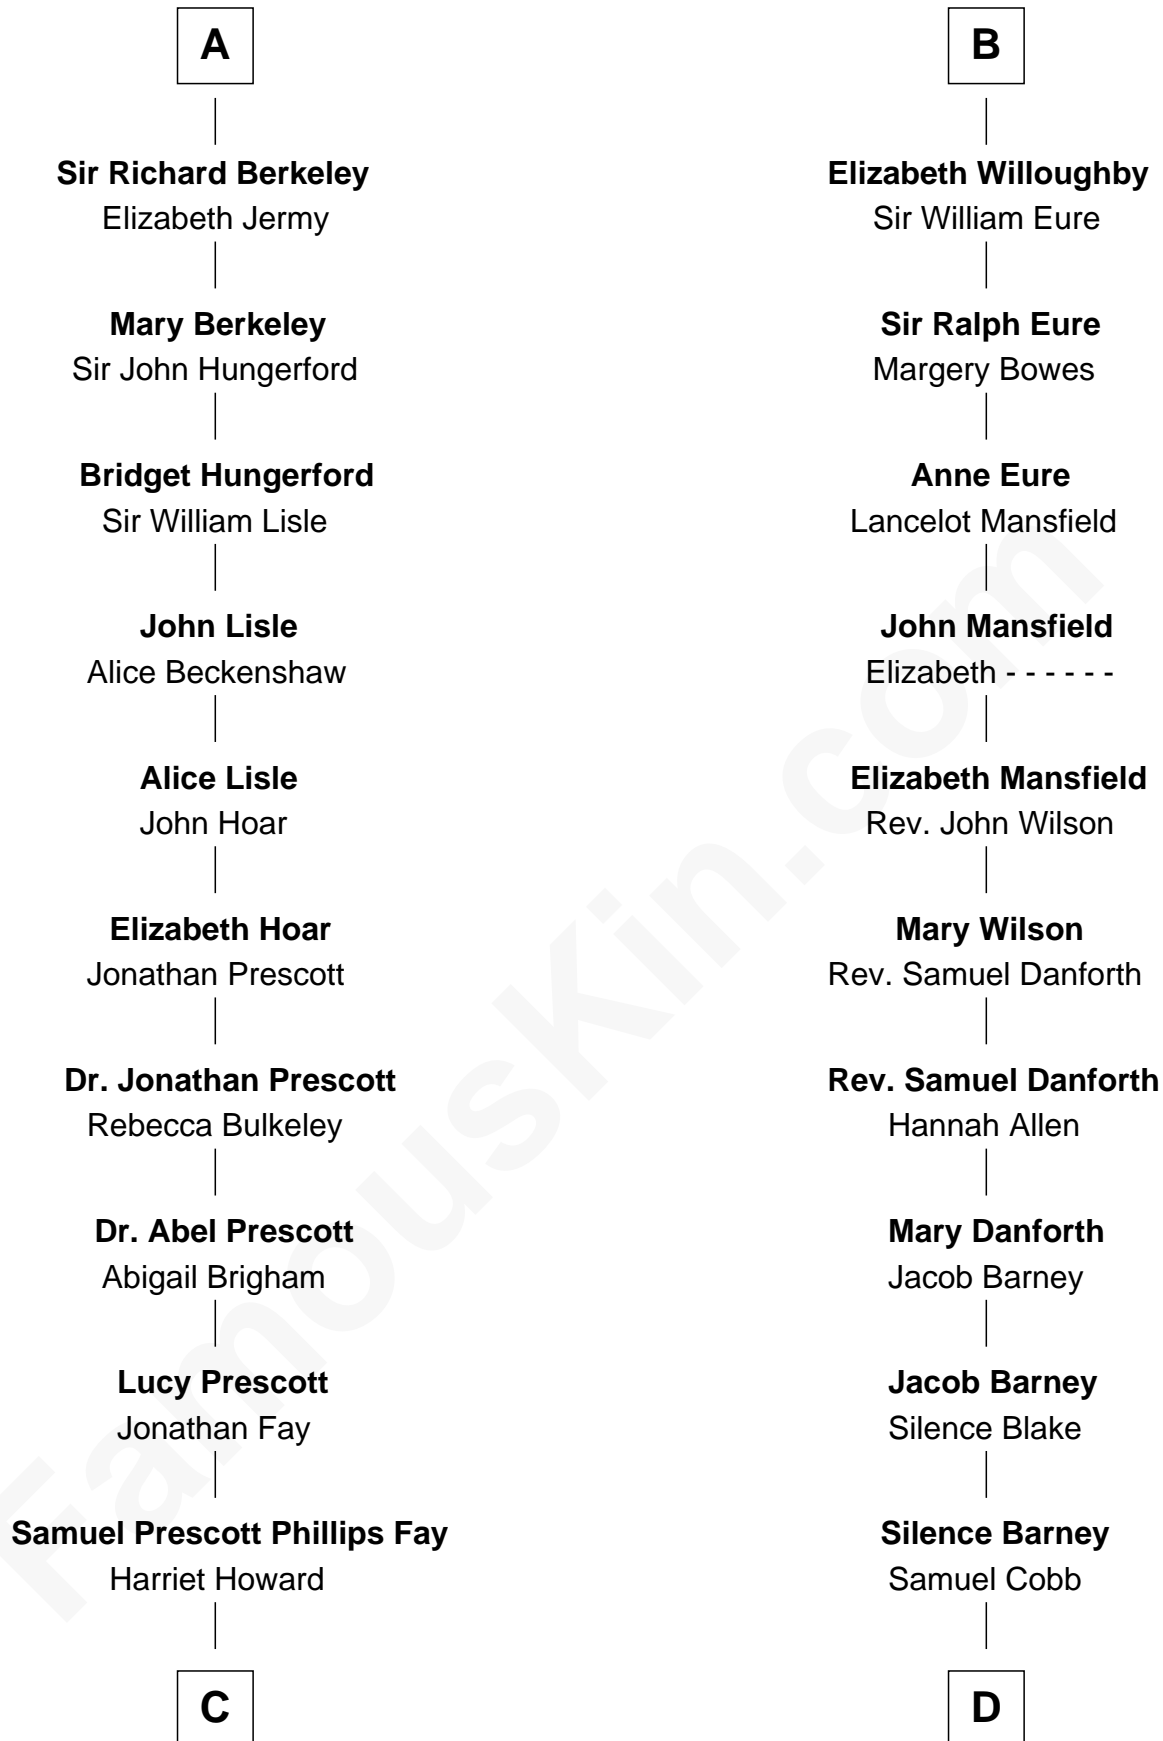

# FamousKin.com Relationship Chart of

**George H. W. Bush**

*41st U.S. President*

21st cousin of

**Sandra Day O'Connor**

*First Female U.S. Supreme Court Justice*

**C**

**Samuel Howard Fay**  
Susan Montfort Shellman

**Harriet Eleanor Fay**  
Rev. James Smith Bush

**Samuel Prescott Bush**  
Flora Sheldon

**Prescott Sheldon Bush**  
Dorothy Wear Walker

**George H. W. Bush**  
*41st U.S. President*

**D**

**Lettice Carlyle Cobb**  
Luke Day

**Hollis Day**  
Eliza L. Flanders

**Henry Clay Day**  
Alice Edith Hilton

**Henry R. Day**  
Ada Mae Wilkey

**Sandra Day O'Connor**  
*U.S. Supreme Court Justice*