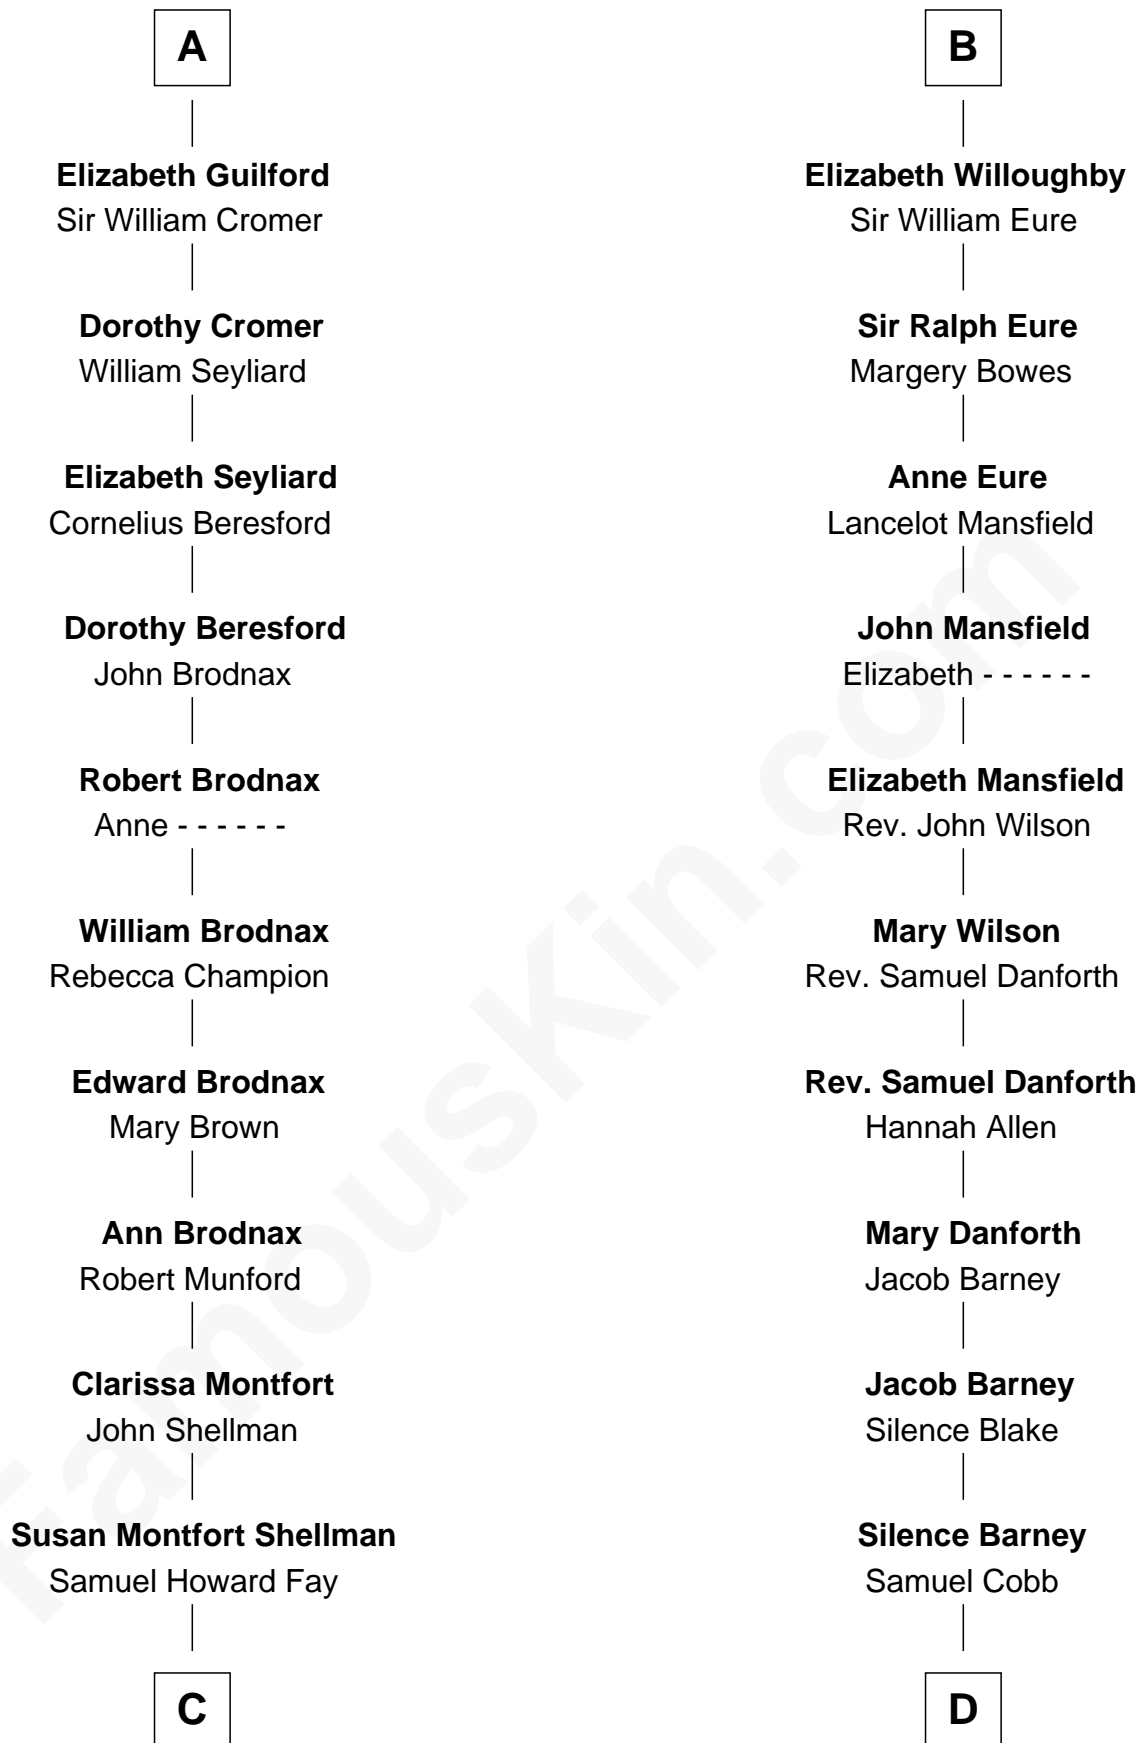

FamousKin.com
Relationship Chart of
George H. W. Bush
41st U.S. President

20th cousin 1 time removed of
Sandra Day O'Connor
First Female U.S. Supreme Court Justice

C

Harriet Eleanor Fay
Rev. James Smith Bush

Samuel Prescott Bush
Flora Sheldon

Prescott Sheldon Bush
Dorothy Wear Walker

George H. W. Bush
41st U.S. President

D

Lettice Carlyle Cobb
Luke Day

Hollis Day
Eliza L. Flanders

Henry Clay Day
Alice Edith Hilton