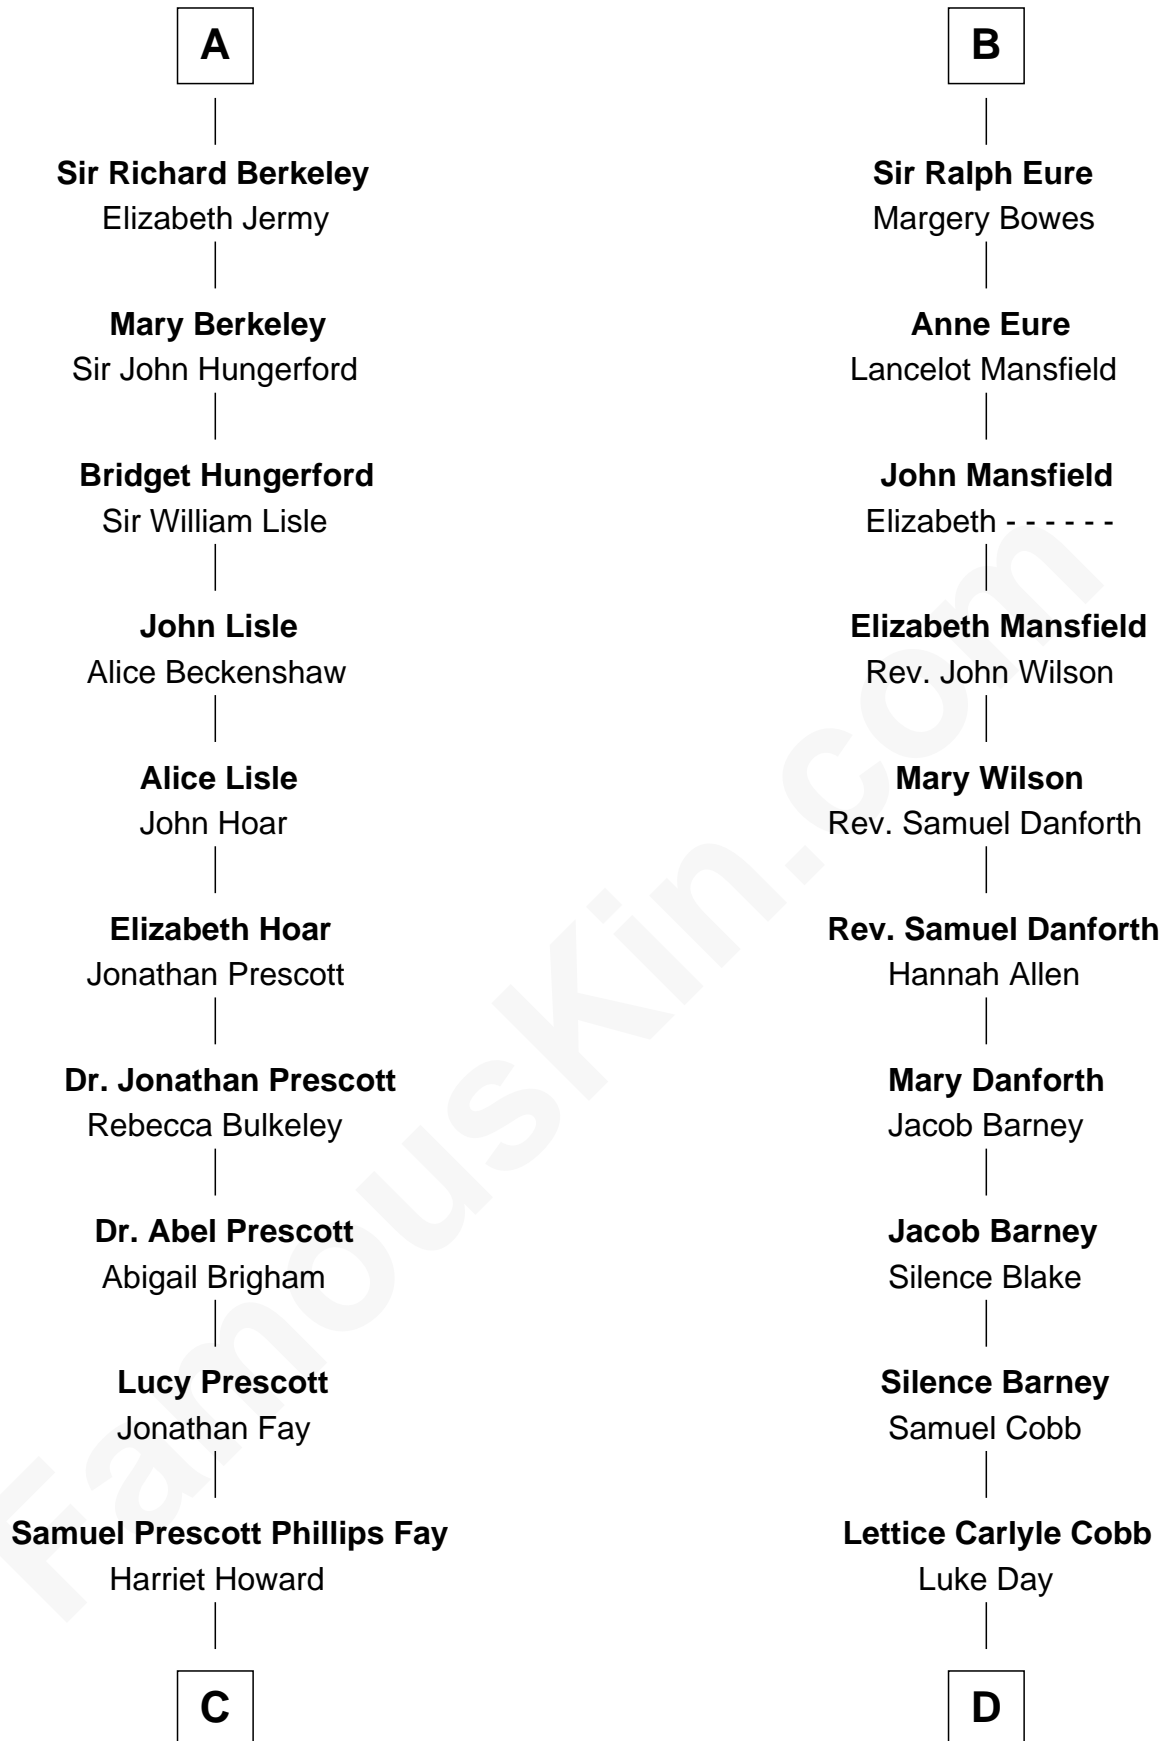

FamousKin.com
Relationship Chart of
George H. W. Bush
41st U.S. President

20th cousin 1 time removed of
Sandra Day O'Connor
First Female U.S. Supreme Court Justice

C

Samuel Howard Fay
Susan Montfort Shellman

Harriet Eleanor Fay
Rev. James Smith Bush

Samuel Prescott Bush
Flora Sheldon

Prescott Sheldon Bush
Dorothy Wear Walker

George H. W. Bush
41st U.S. President

D

Hollis Day
Eliza L. Flanders

Henry Clay Day
Alice Edith Hilton

Henry R. Day
Ada Mae Wilkey

Sandra Day O'Connor
U.S. Supreme Court Justice