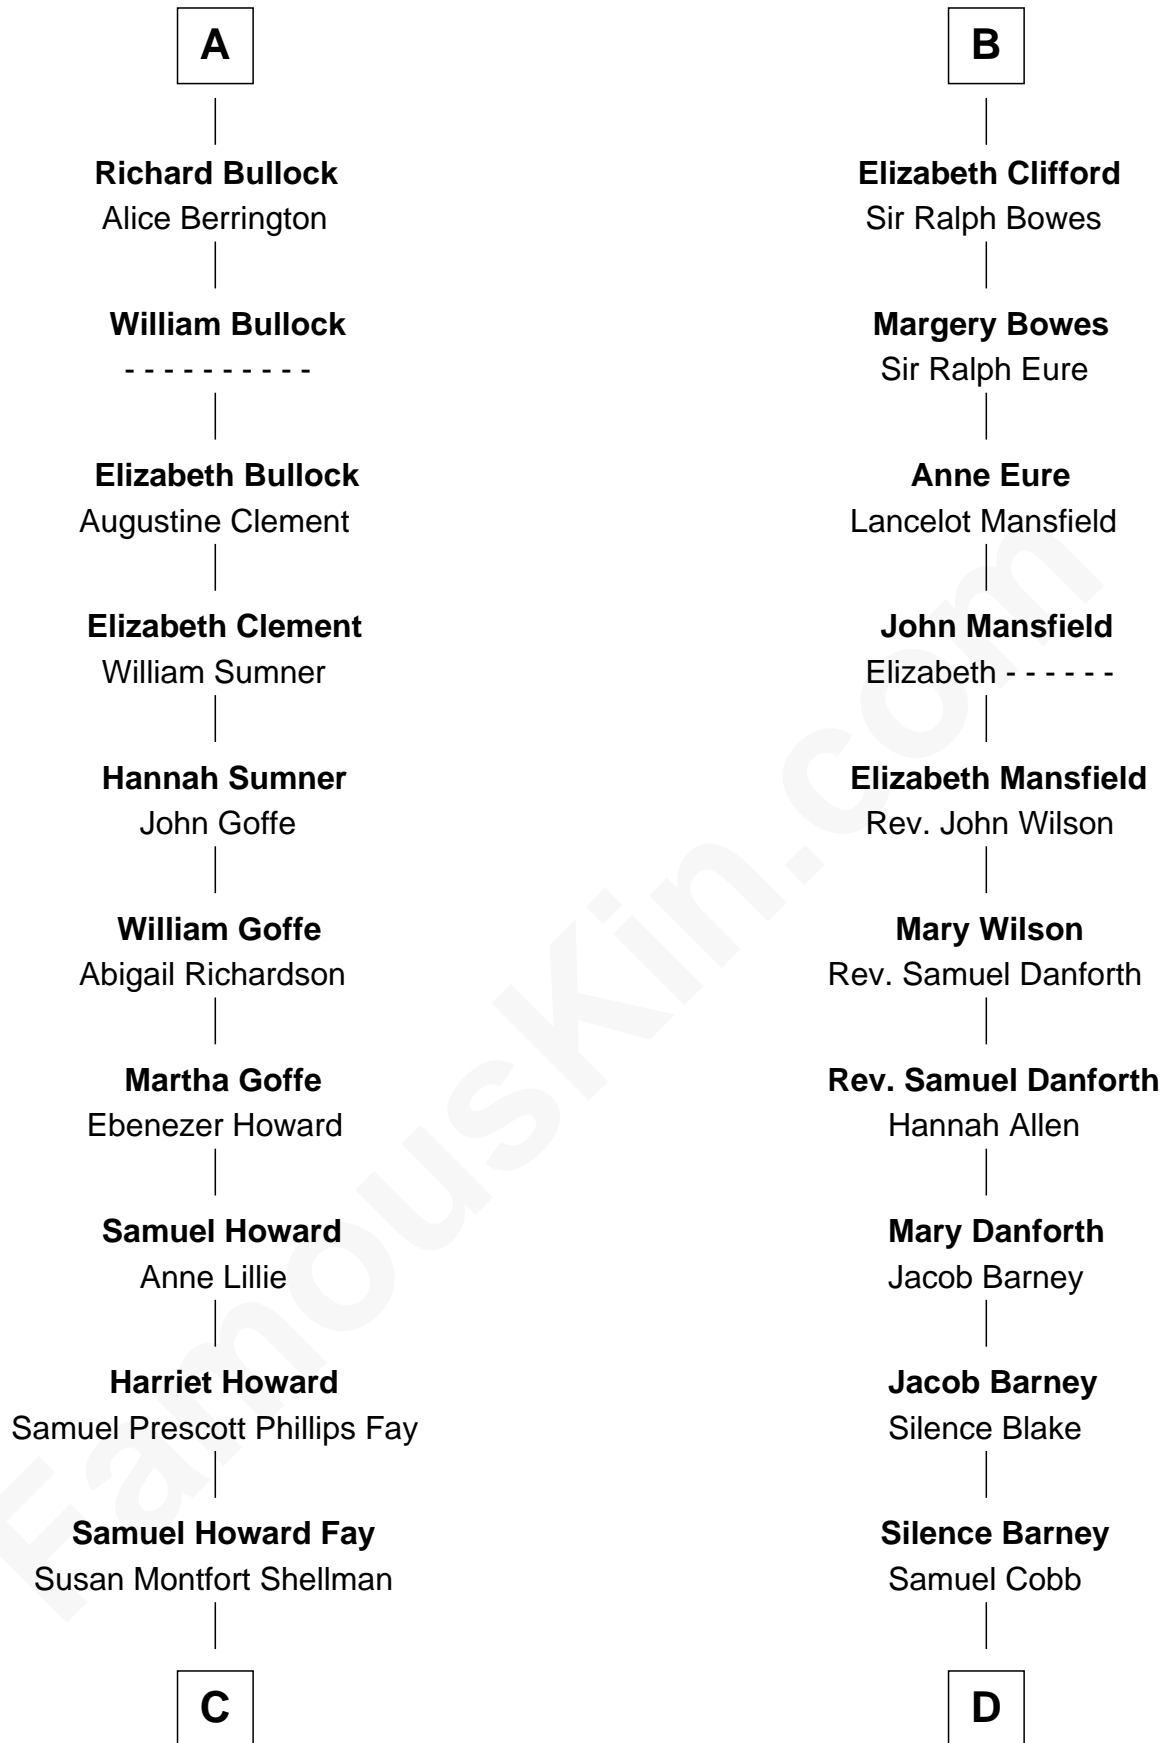

**FamousKin.com**  
**Relationship Chart of**  
**George H. W. Bush**  
*41st U.S. President*

20th cousin 1 time removed of  
**Sandra Day O'Connor**  
*First Female U.S. Supreme Court Justice*

**C**

**Harriet Eleanor Fay**  
Rev. James Smith Bush

**Samuel Prescott Bush**  
Flora Sheldon

**Prescott Sheldon Bush**  
Dorothy Wear Walker

**George H. W. Bush**  
*41st U.S. President*

**D**

**Lettice Carlyle Cobb**  
Luke Day

**Hollis Day**  
Eliza L. Flanders

**Henry Clay Day**  
Alice Edith Hilton

**Henry R. Day**  
Ada Mae Wilkey

**Sandra Day O'Connor**  
*U.S. Supreme Court Justice*