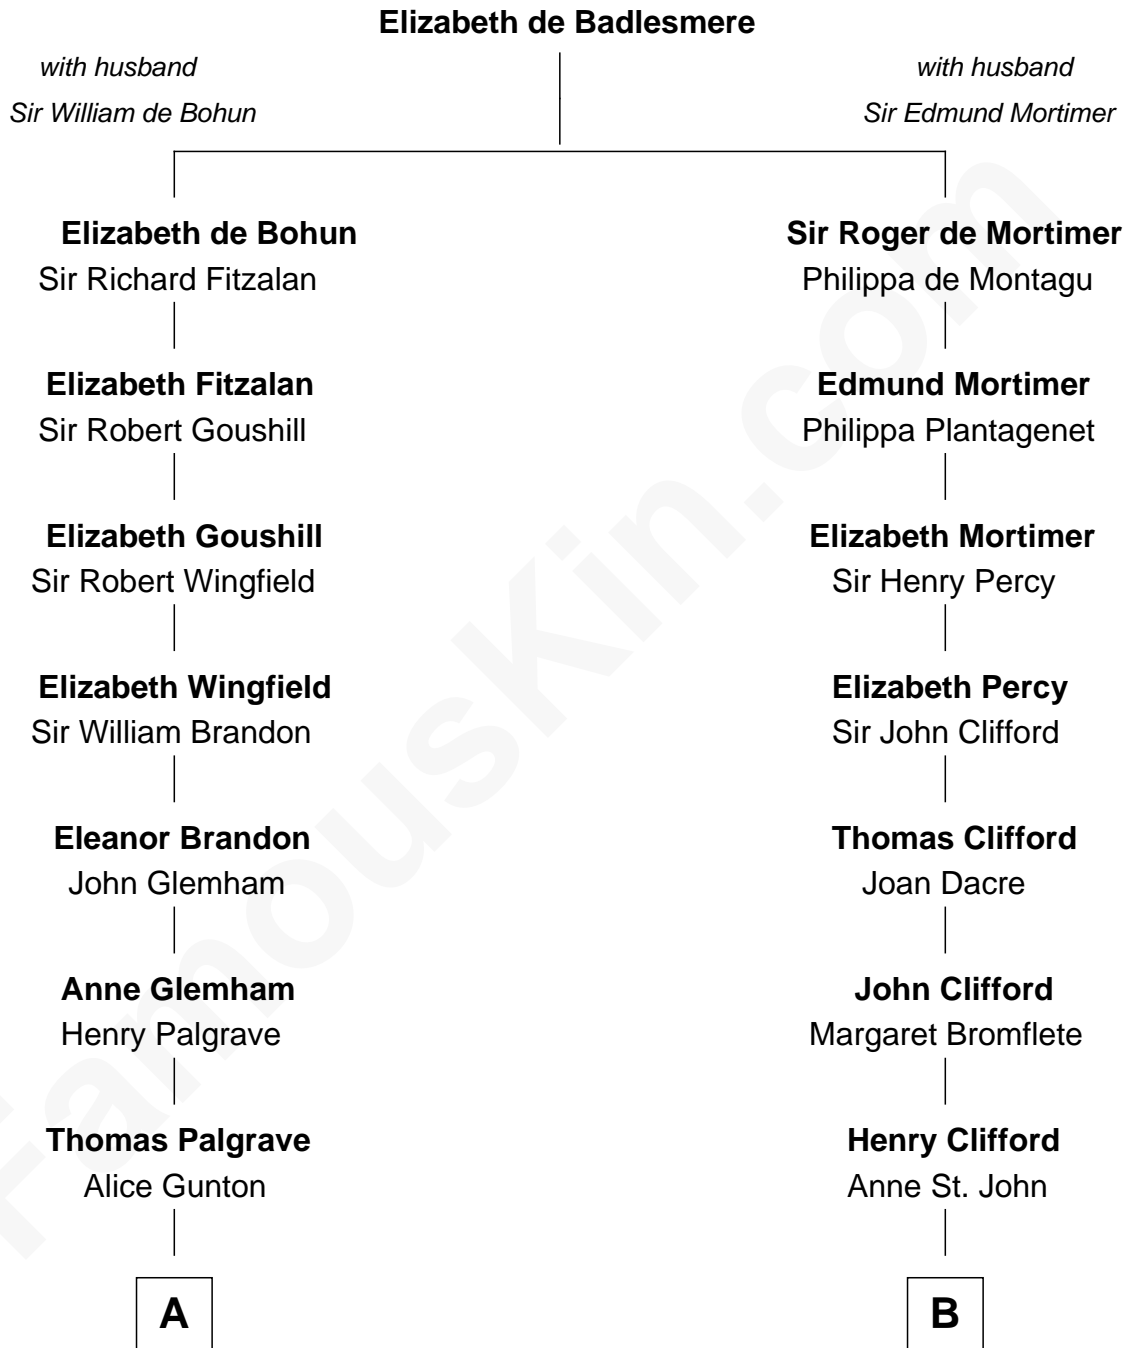

**FamousKin.com**  
**Relationship Chart of**  
**George H. W. Bush**  
*41st U.S. President*

20th cousin 1 time removed of  
**Sandra Day O'Connor**  
*First Female U.S. Supreme Court Justice*

**C**

**Harriet Eleanor Fay**  
Rev. James Smith Bush

**Samuel Prescott Bush**  
Flora Sheldon

**Prescott Sheldon Bush**  
Dorothy Wear Walker

**George H. W. Bush**  
*41st U.S. President*

**D**

**Lettice Carlyle Cobb**  
Luke Day

**Hollis Day**  
Eliza L. Flanders

**Henry Clay Day**  
Alice Edith Hilton

**Henry R. Day**  
Ada Mae Wilkey

**Sandra Day O'Connor**  
*U.S. Supreme Court Justice*