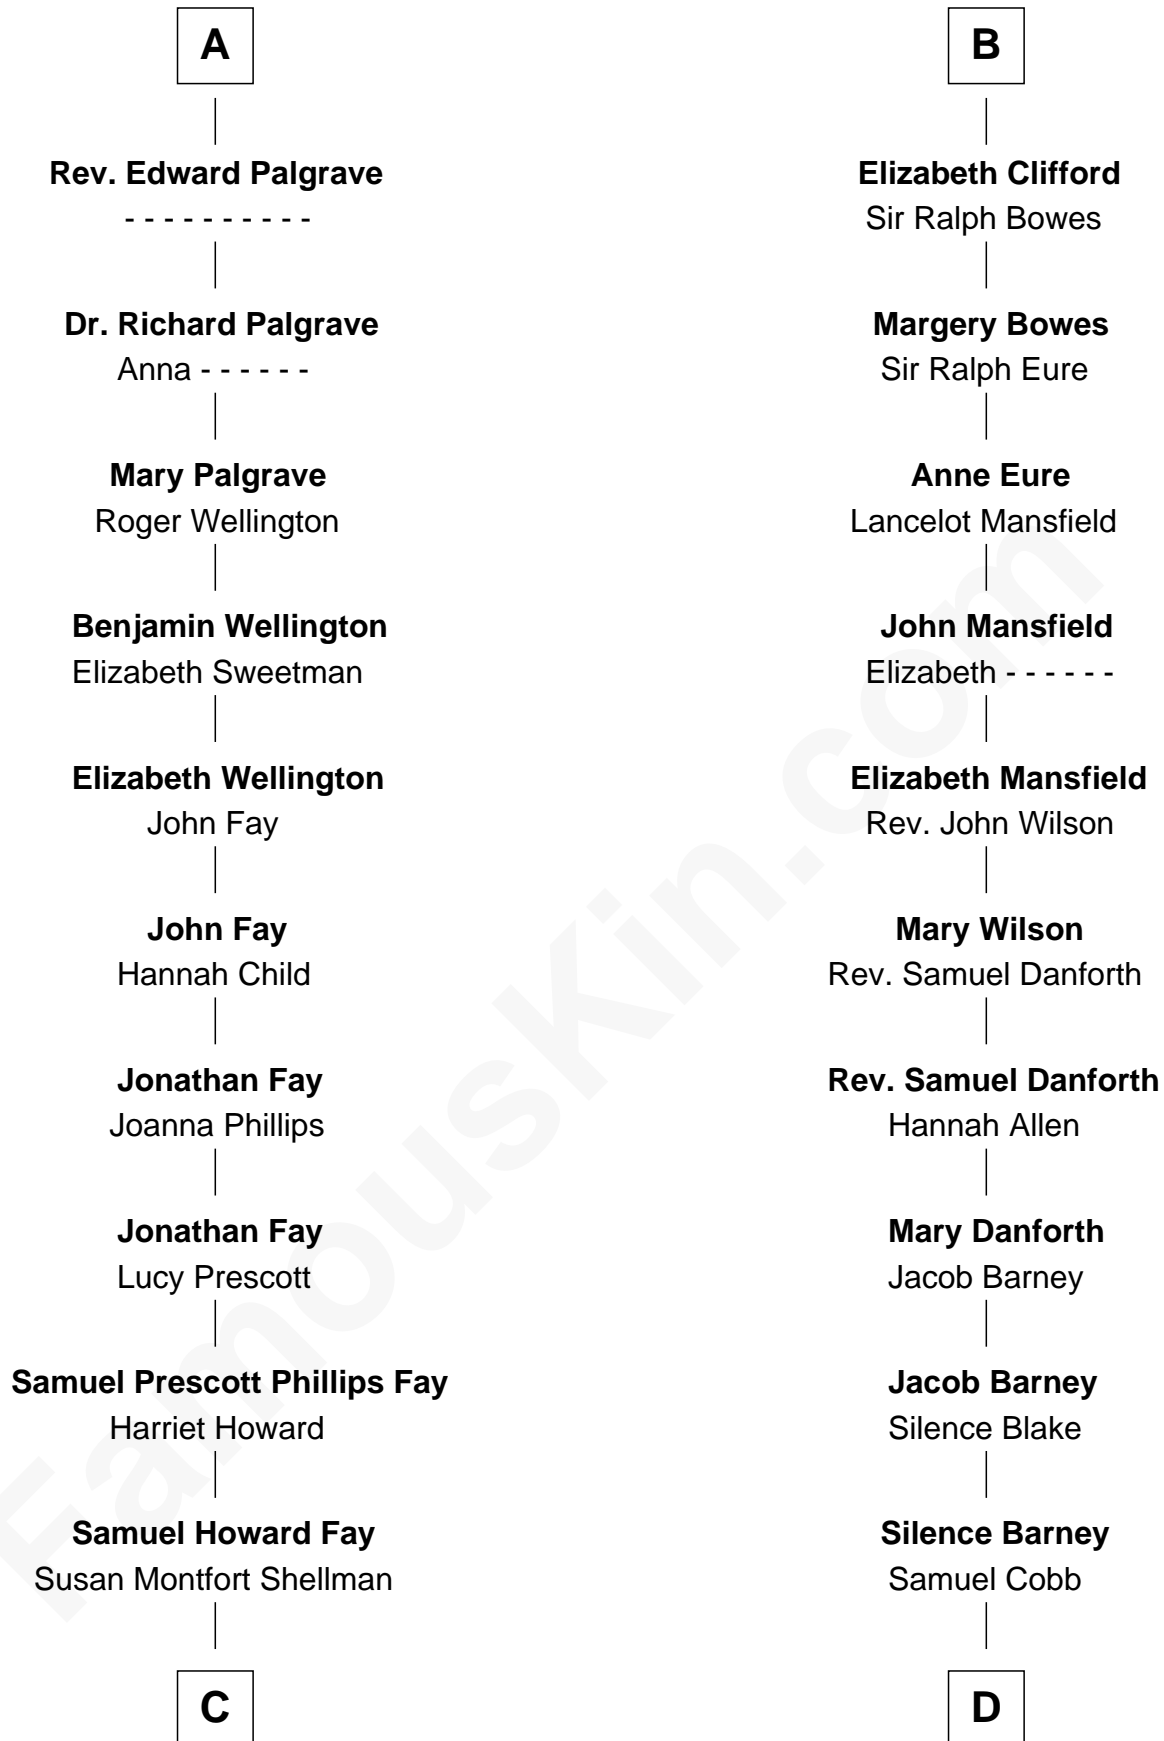

**FamousKin.com**  
**Relationship Chart of**  
**George H. W. Bush**  
*41st U.S. President*

20th cousin 1 time removed of  
**Sandra Day O'Connor**  
*First Female U.S. Supreme Court Justice*

**C**

**Harriet Eleanor Fay**  
Rev. James Smith Bush

**Samuel Prescott Bush**  
Flora Sheldon

**Prescott Sheldon Bush**  
Dorothy Wear Walker

**George H. W. Bush**  
*41st U.S. President*

**D**

**Lettice Carlyle Cobb**  
Luke Day

**Hollis Day**  
Eliza L. Flanders

**Henry Clay Day**  
Alice Edith Hilton

**Henry R. Day**  
Ada Mae Wilkey

**Sandra Day O'Connor**  
*U.S. Supreme Court Justice*