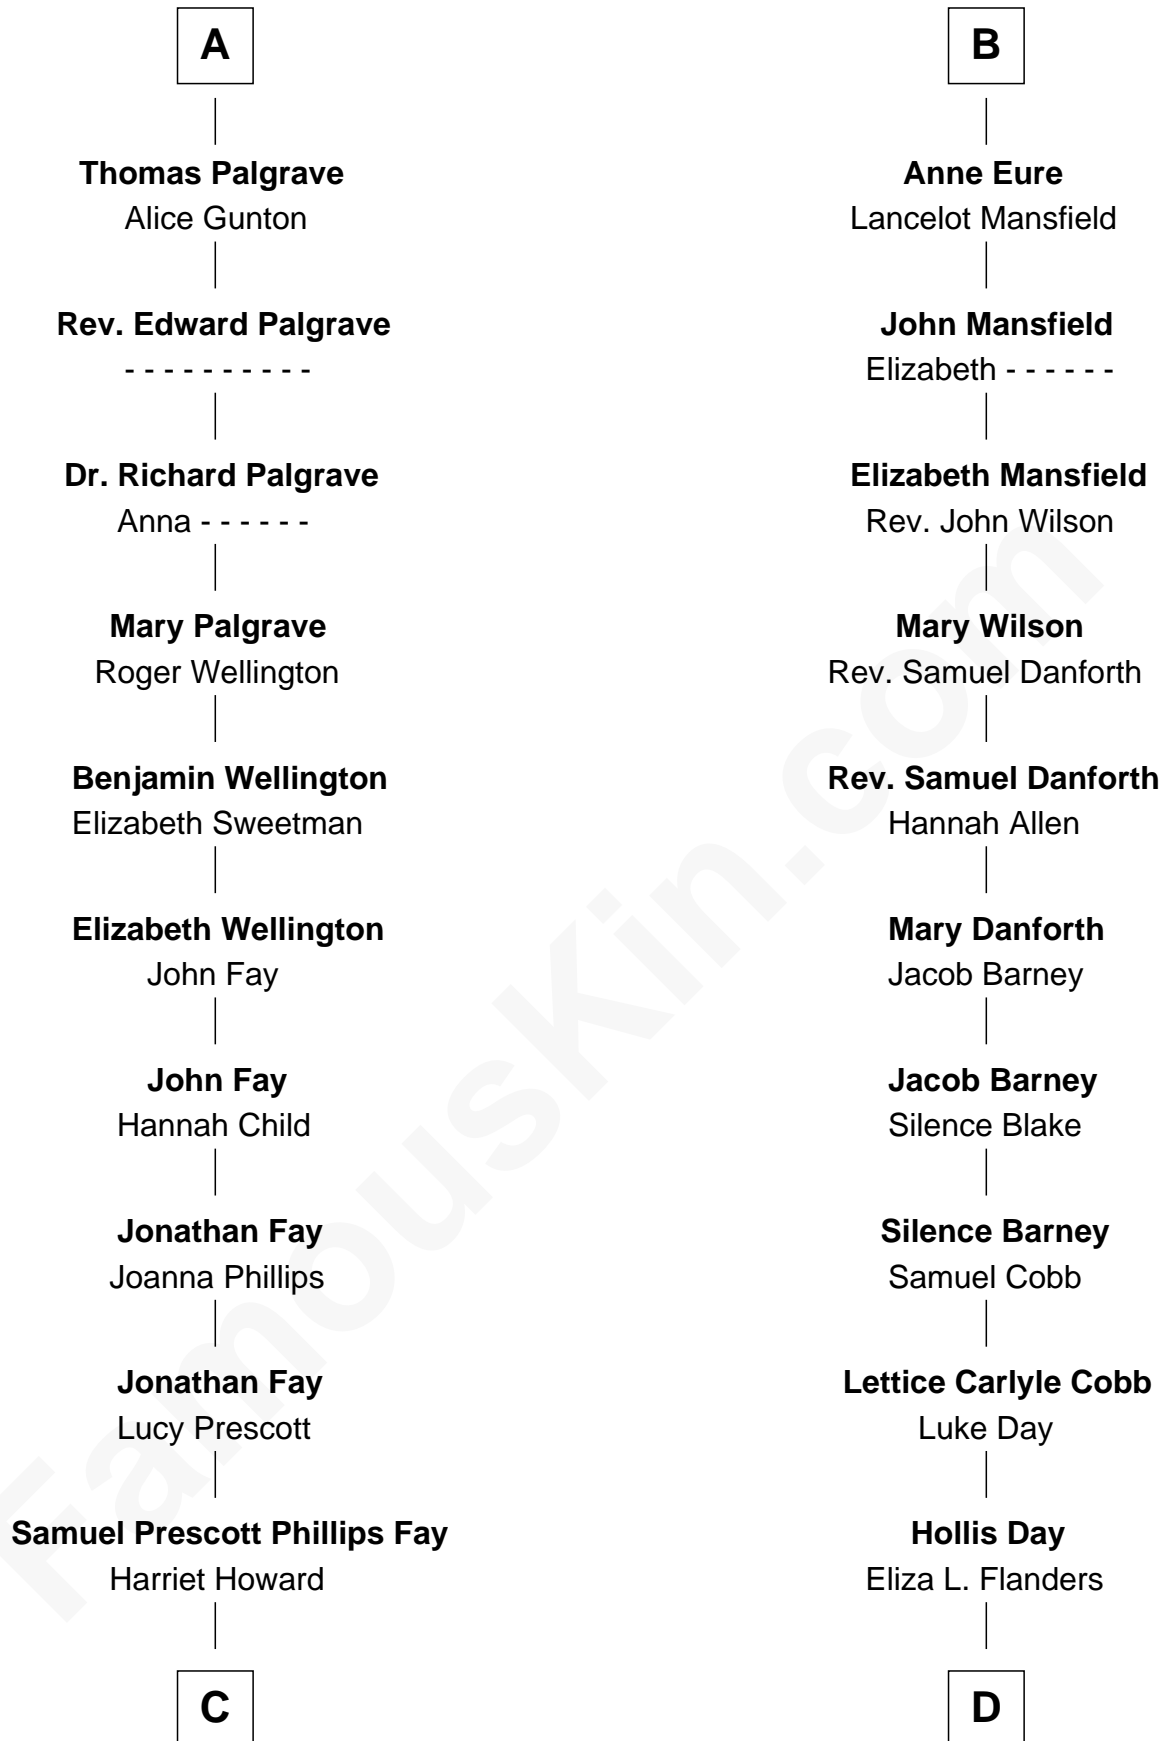

FamousKin.com
Relationship Chart of
George H. W. Bush
41st U.S. President

19th cousin 2 times removed of
Sandra Day O'Connor
First Female U.S. Supreme Court Justice

C

Samuel Howard Fay
Susan Montfort Shellman

Harriet Eleanor Fay
Rev. James Smith Bush

Samuel Prescott Bush
Flora Sheldon

Prescott Sheldon Bush
Dorothy Wear Walker

George H. W. Bush
41st U.S. President

D

Henry Clay Day
Alice Edith Hilton

Henry R. Day
Ada Mae Wilkey

Sandra Day O'Connor
U.S. Supreme Court Justice