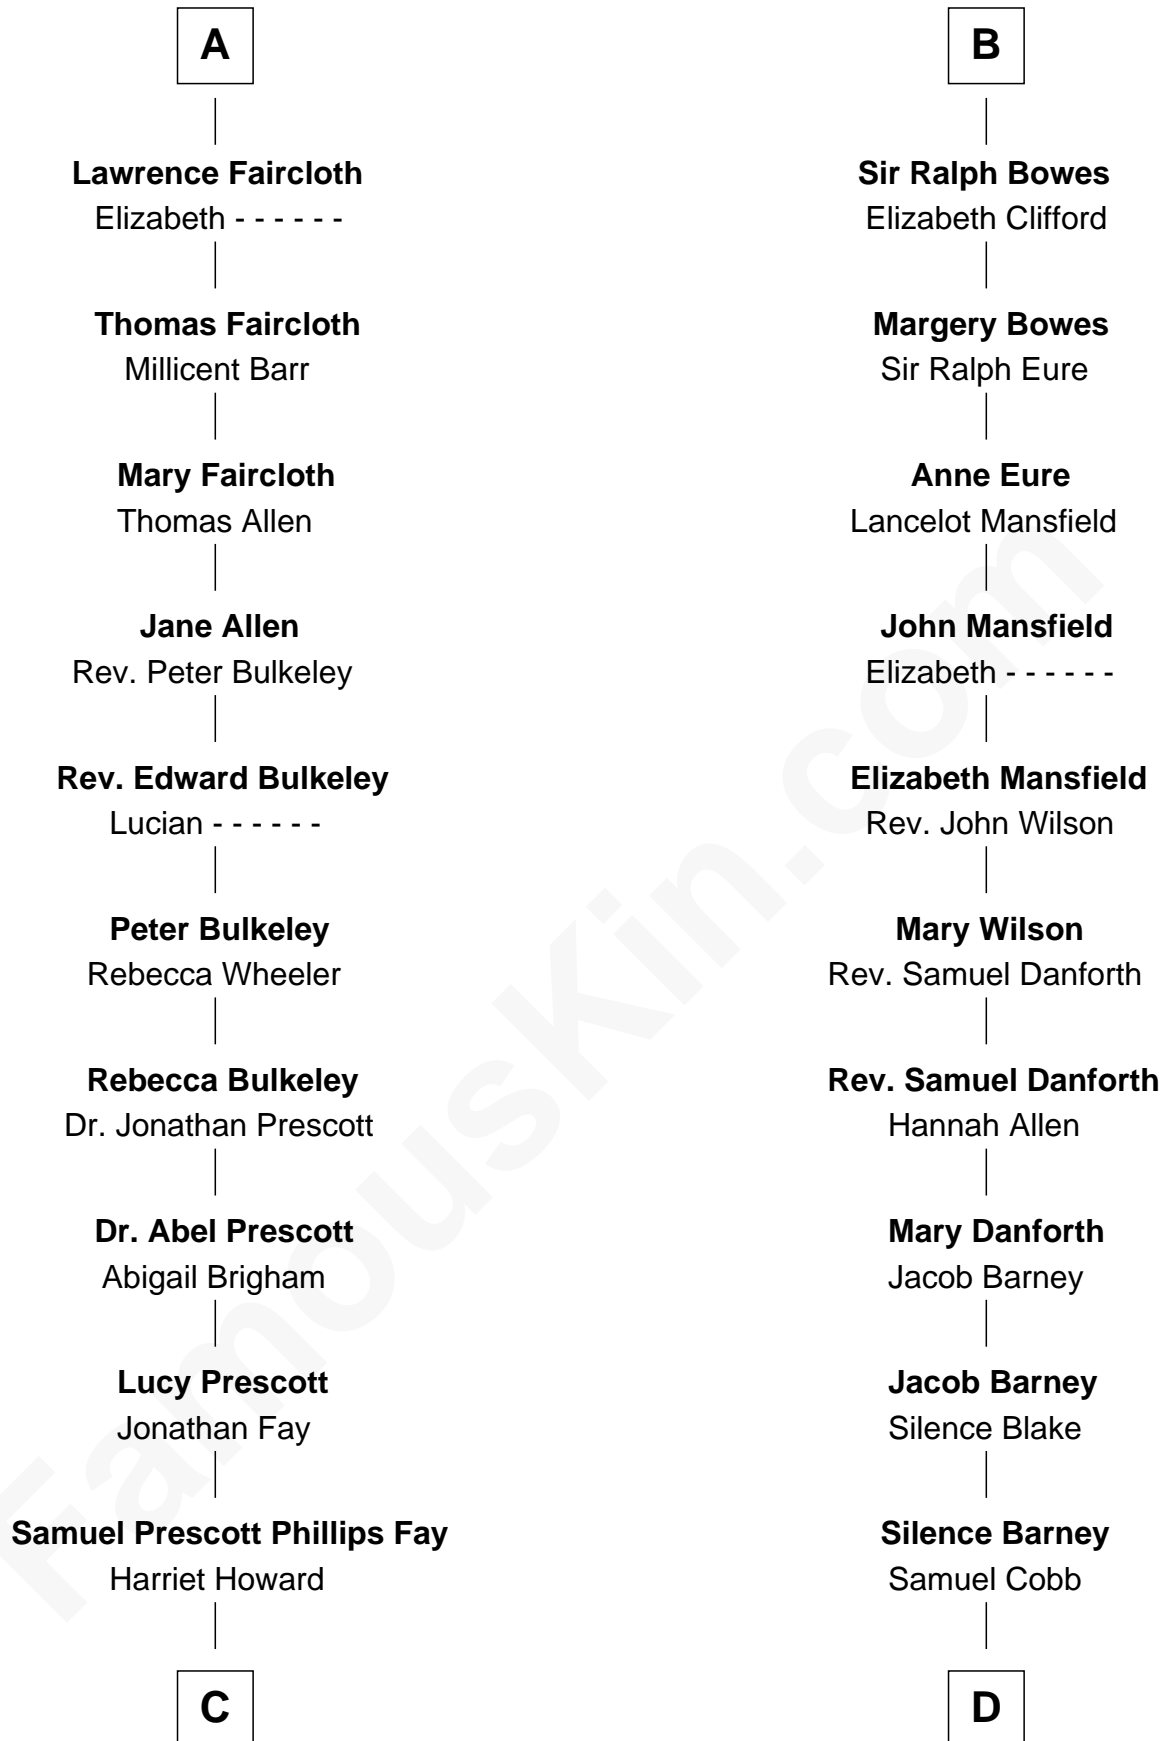

FamousKin.com Relationship Chart of

George H. W. Bush

41st U.S. President

21st cousin of

Sandra Day O'Connor

First Female U.S. Supreme Court Justice

C

Samuel Howard Fay
Susan Montfort Shellman

Harriet Eleanor Fay
Rev. James Smith Bush

Samuel Prescott Bush
Flora Sheldon

Prescott Sheldon Bush
Dorothy Wear Walker

George H. W. Bush
41st U.S. President

D

Lettice Carlyle Cobb
Luke Day

Hollis Day
Eliza L. Flanders

Henry Clay Day
Alice Edith Hilton

Henry R. Day
Ada Mae Wilkey

Sandra Day O'Connor
U.S. Supreme Court Justice