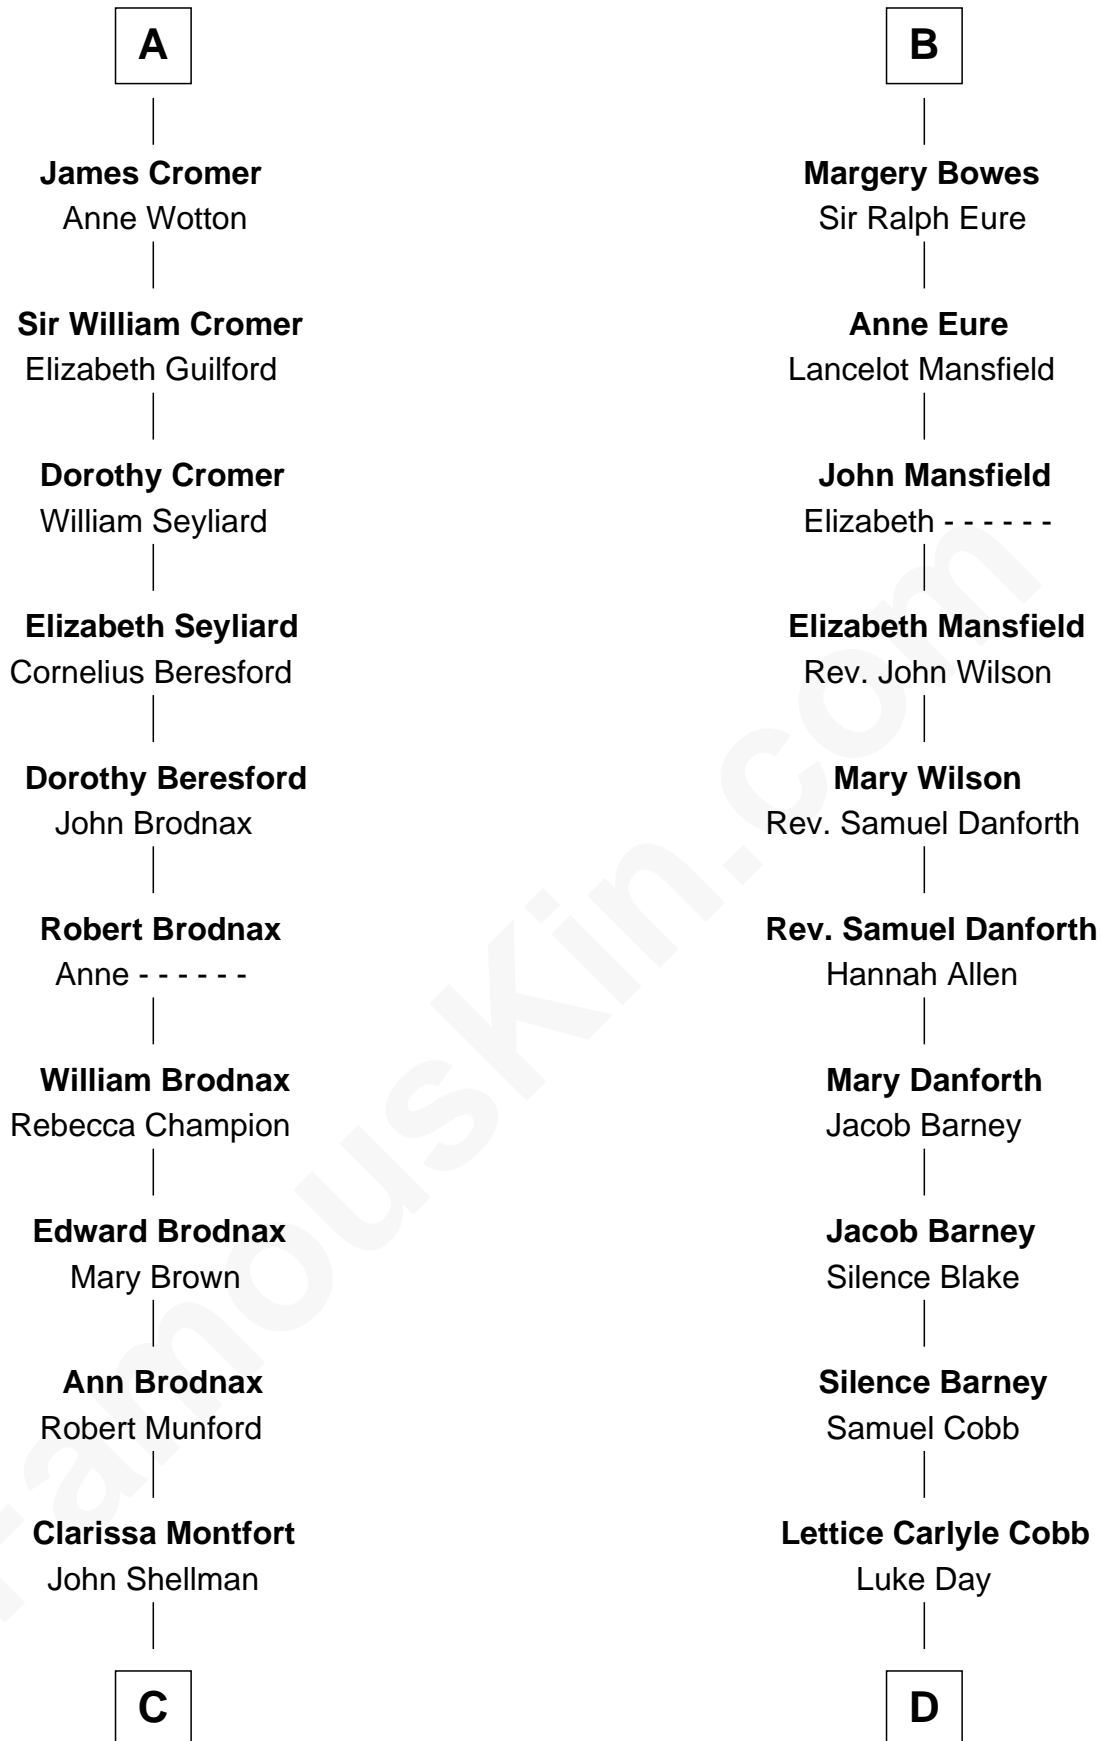

**FamousKin.com**  
**Relationship Chart of**  
**George H. W. Bush**  
*41st U.S. President*

**20th cousin 1 time removed of**  
**Sandra Day O'Connor**  
*First Female U.S. Supreme Court Justice*

**C**

**Susan Montfort Shellman**

Samuel Howard Fay

**Harriet Eleanor Fay**

Rev. James Smith Bush

**Samuel Prescott Bush**

Flora Sheldon

**Prescott Sheldon Bush**

Dorothy Wear Walker

**George H. W. Bush**

*41st U.S. President*

**D**

**Hollis Day**

Eliza L. Flanders

**Henry Clay Day**

Alice Edith Hilton

**Henry R. Day**