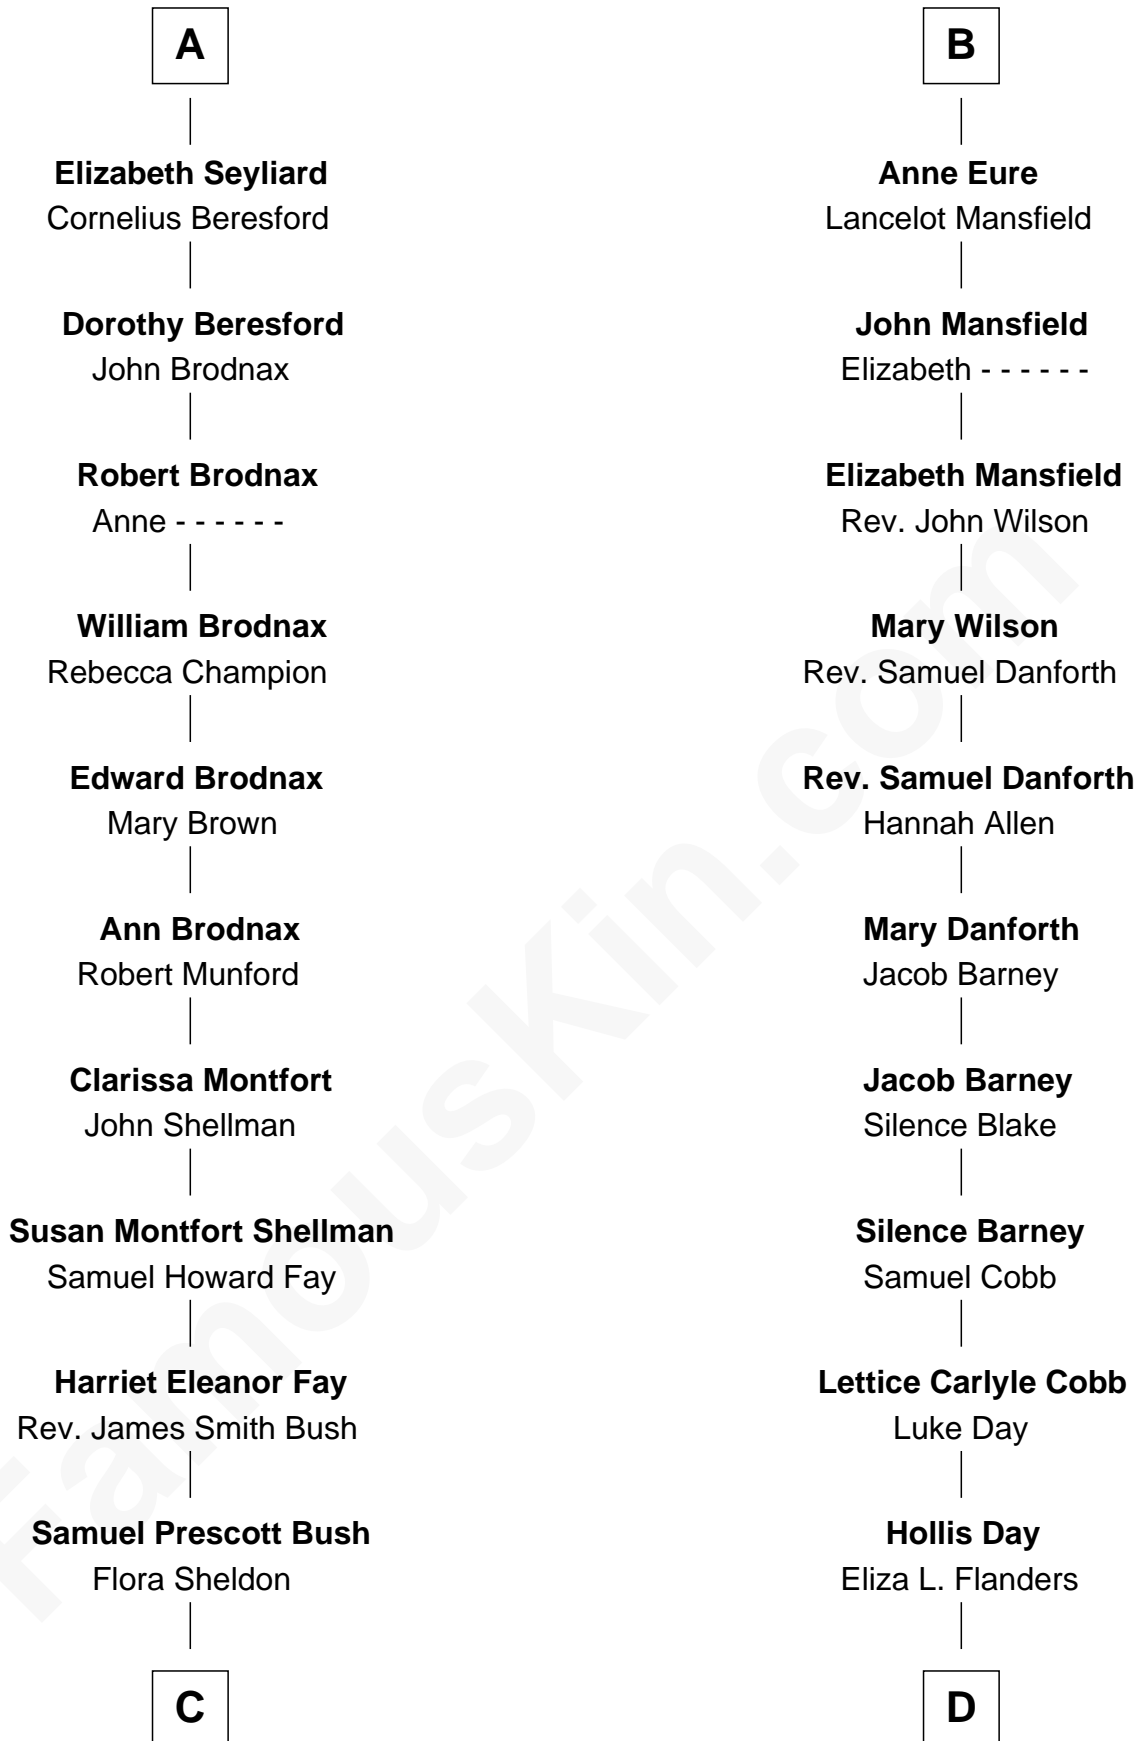

# FamousKin.com Relationship Chart of

**George H. W. Bush**

*41st U.S. President*

18th cousin 1 time removed of

**Sandra Day O'Connor**

*First Female U.S. Supreme Court Justice*

**Sir Michael de la Pole**

Katherine Wingfield

**C**

**Prescott Sheldon Bush**

Dorothy Wear Walker

**George H. W. Bush**

*41st U.S. President*

**D**

**Henry Clay Day**

Alice Edith Hilton

**Henry R. Day**

Ada Mae Wilkey

**Sandra Day O'Connor**

*U.S. Supreme Court Justice*

FamousKin.com