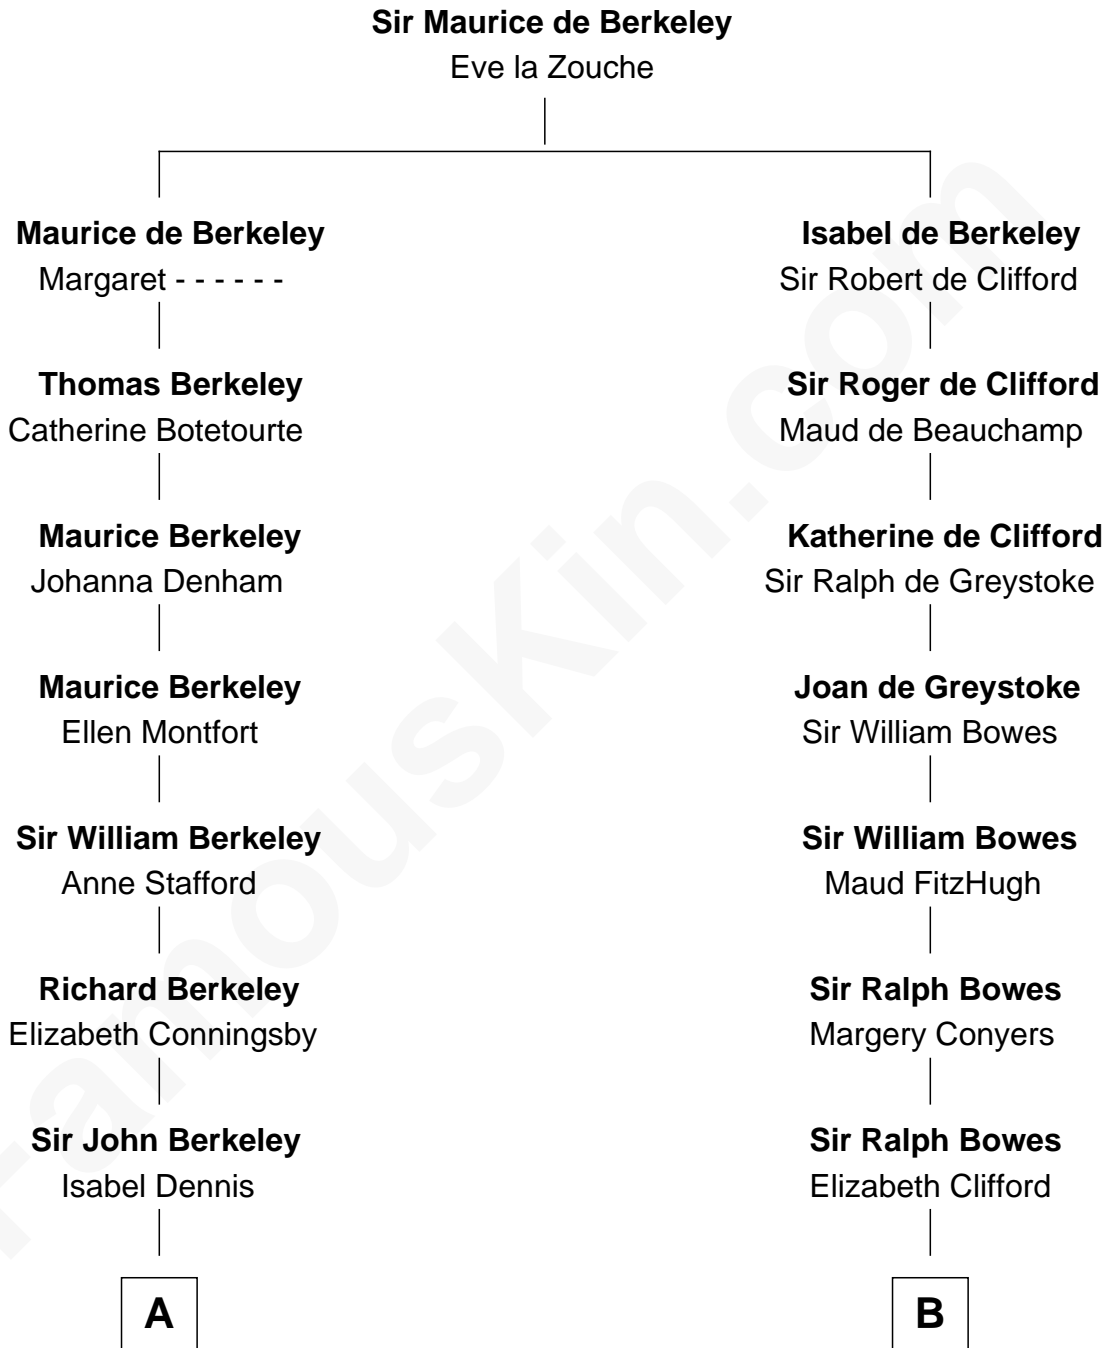

**FamousKin.com**  
**Relationship Chart of**  
**George H. W. Bush**  
*41st U.S. President*

20th cousin 1 time removed of  
**Sandra Day O'Connor**  
*First Female U.S. Supreme Court Justice*

**C**

**Samuel Howard Fay**  
Susan Montfort Shellman

**Harriet Eleanor Fay**  
Rev. James Smith Bush

**Samuel Prescott Bush**  
Flora Sheldon

**Prescott Sheldon Bush**  
Dorothy Wear Walker

**George H. W. Bush**  
*41st U.S. President*

**D**

**Hollis Day**  
Eliza L. Flanders

**Henry Clay Day**  
Alice Edith Hilton

**Henry R. Day**  
Ada Mae Wilkey

**Sandra Day O'Connor**  
*U.S. Supreme Court Justice*