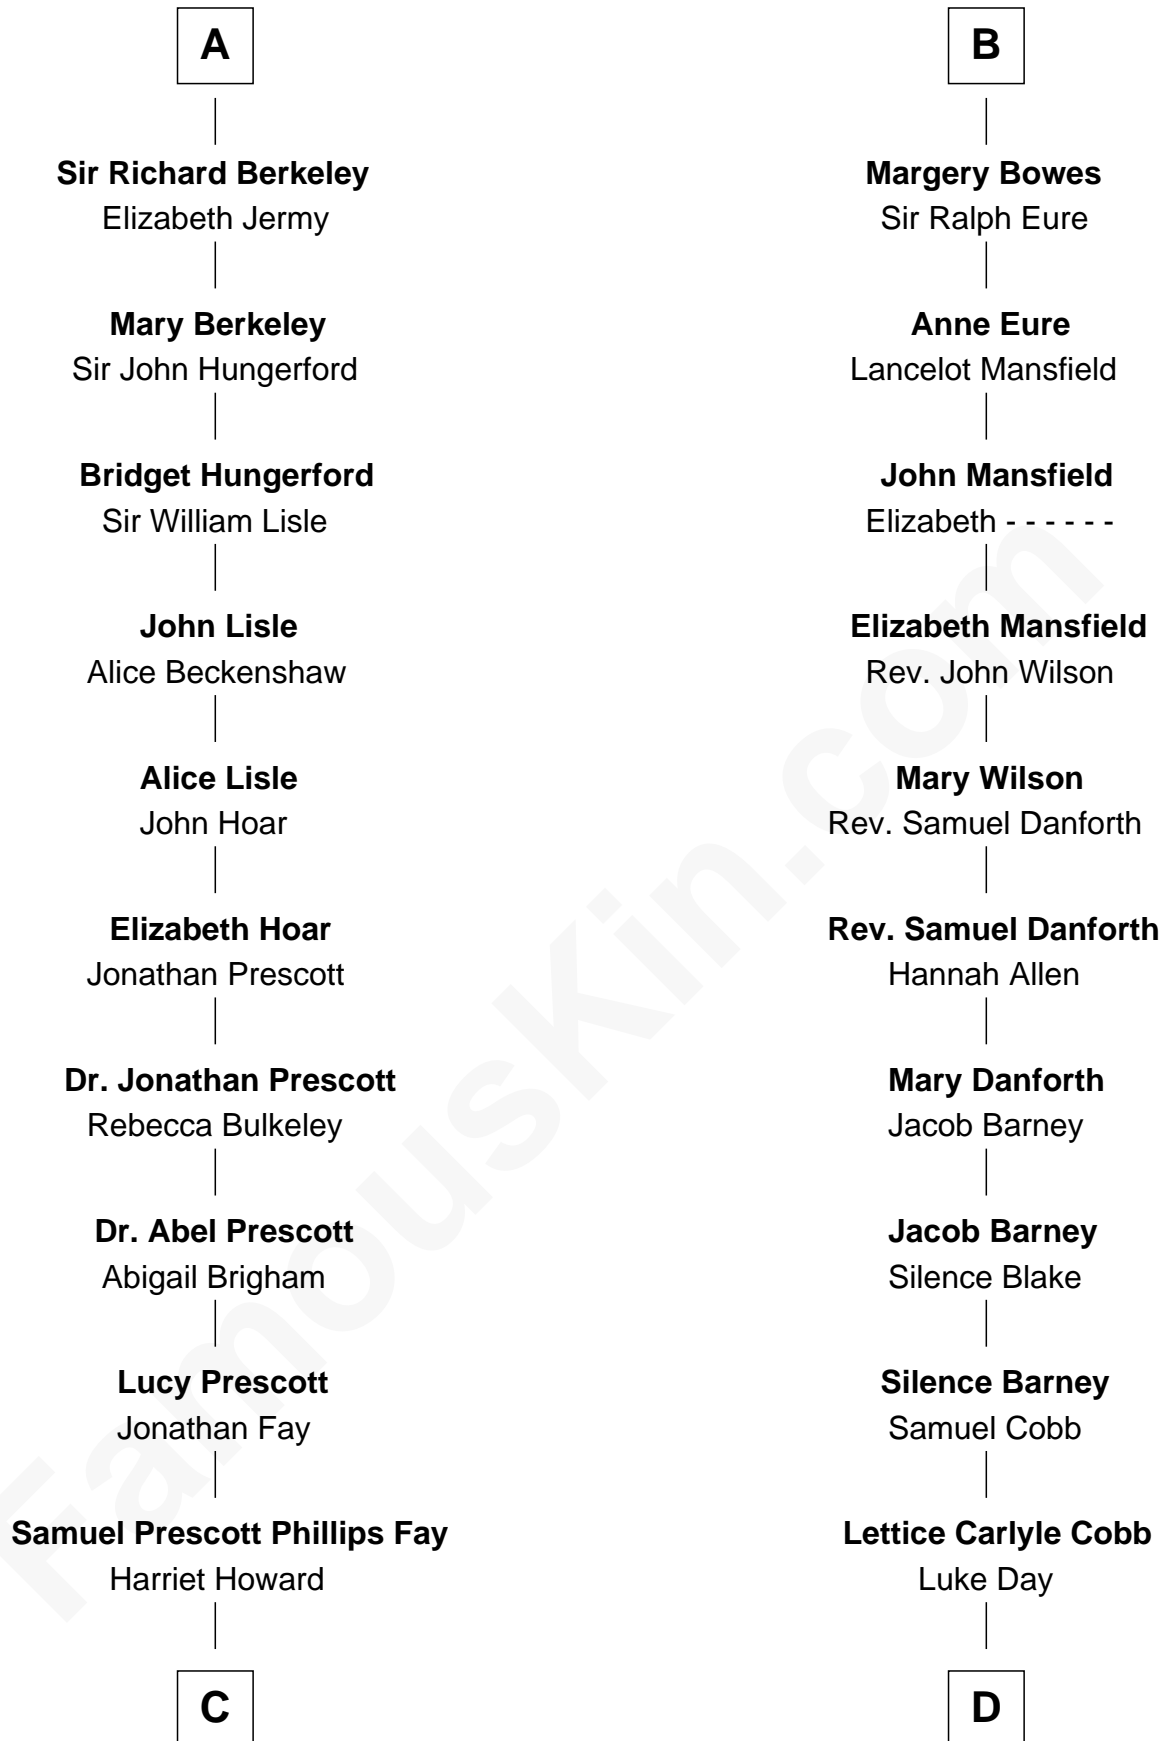

**FamousKin.com**  
**Relationship Chart of**  
**George H. W. Bush**  
*41st U.S. President*

20th cousin 1 time removed of  
**Sandra Day O'Connor**  
*First Female U.S. Supreme Court Justice*

**C**

**Samuel Howard Fay**  
Susan Montfort Shellman

**Harriet Eleanor Fay**  
Rev. James Smith Bush

**Samuel Prescott Bush**  
Flora Sheldon

**Prescott Sheldon Bush**  
Dorothy Wear Walker

**George H. W. Bush**  
*41st U.S. President*

**D**

**Hollis Day**  
Eliza L. Flanders

**Henry Clay Day**  
Alice Edith Hilton

**Henry R. Day**  
Ada Mae Wilkey

**Sandra Day O'Connor**  
*U.S. Supreme Court Justice*