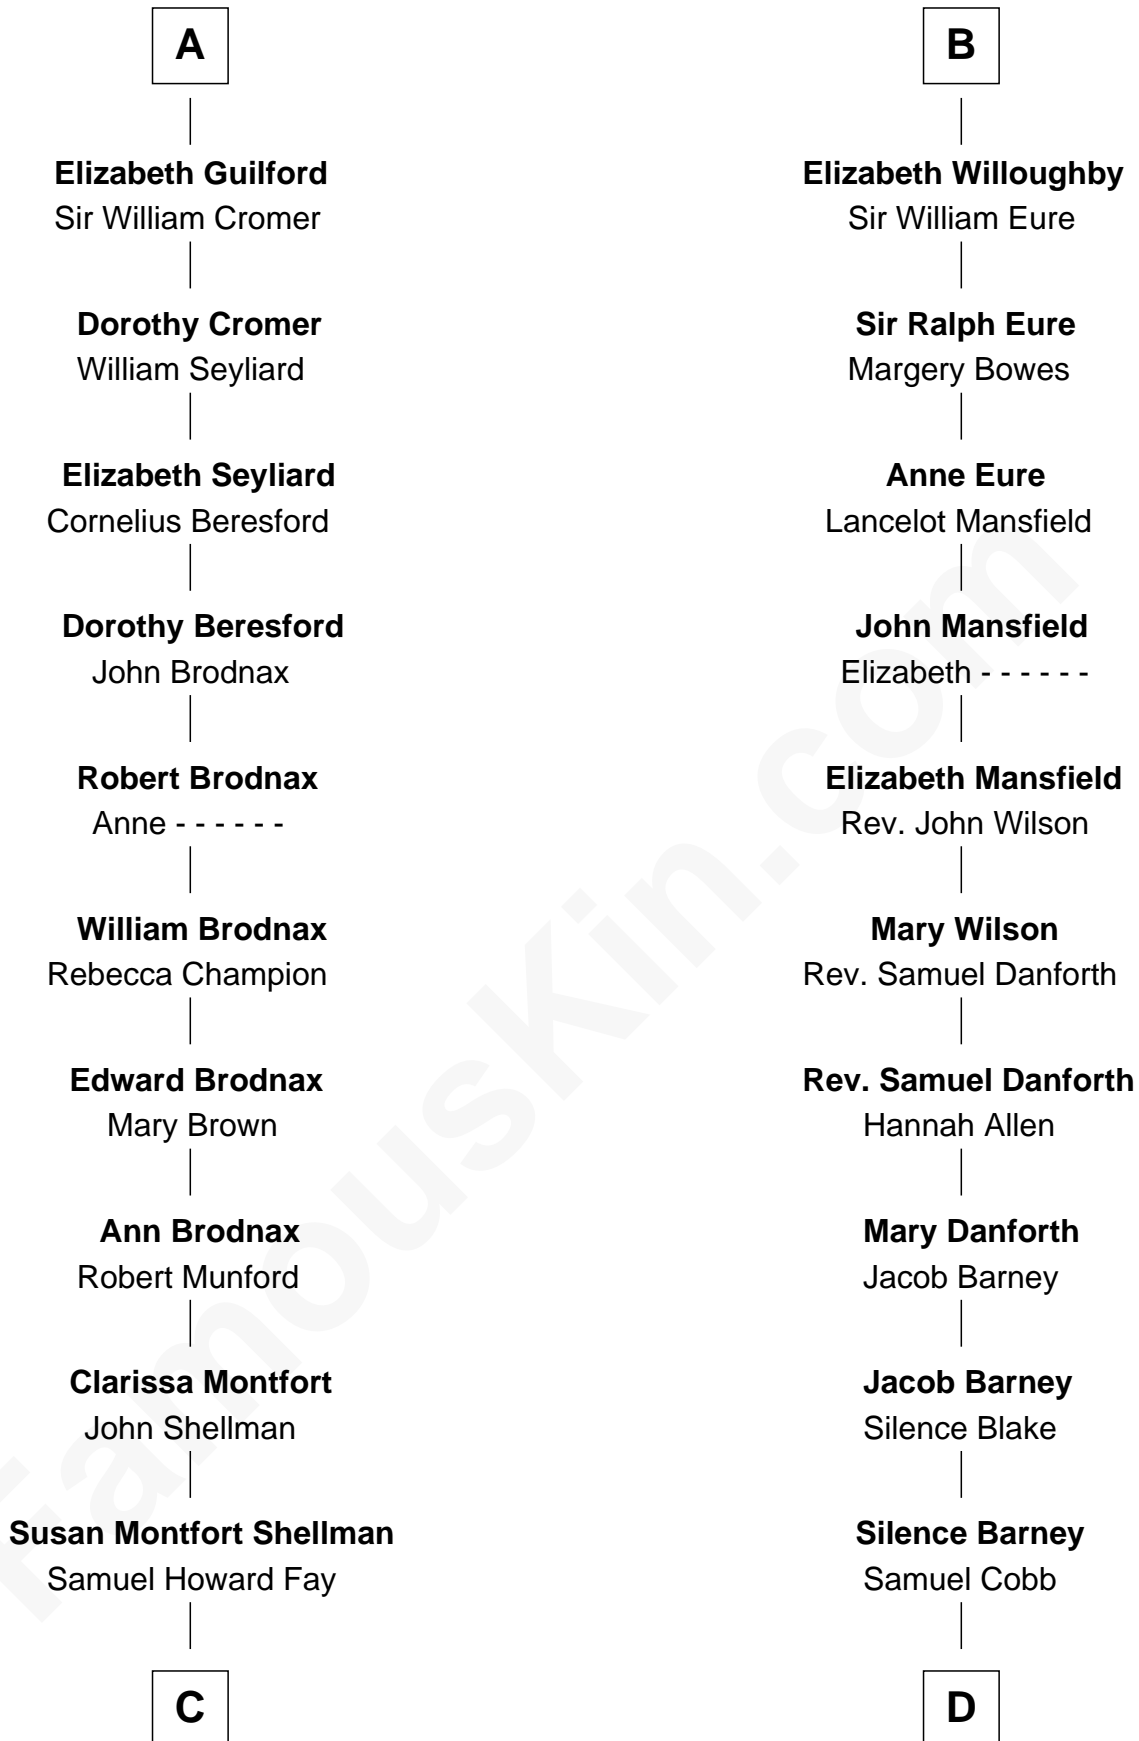

FamousKin.com
Relationship Chart of
George H. W. Bush
41st U.S. President

20th cousin 1 time removed of
Sandra Day O'Connor
First Female U.S. Supreme Court Justice

C

Harriet Eleanor Fay
Rev. James Smith Bush

Samuel Prescott Bush
Flora Sheldon

Prescott Sheldon Bush
Dorothy Wear Walker

George H. W. Bush
41st U.S. President

D

Lettice Carlyle Cobb
Luke Day

Hollis Day
Eliza L. Flanders

Henry Clay Day
Alice Edith Hilton

Henry R. Day
Ada Mae Wilkey

Sandra Day O'Connor
U.S. Supreme Court Justice