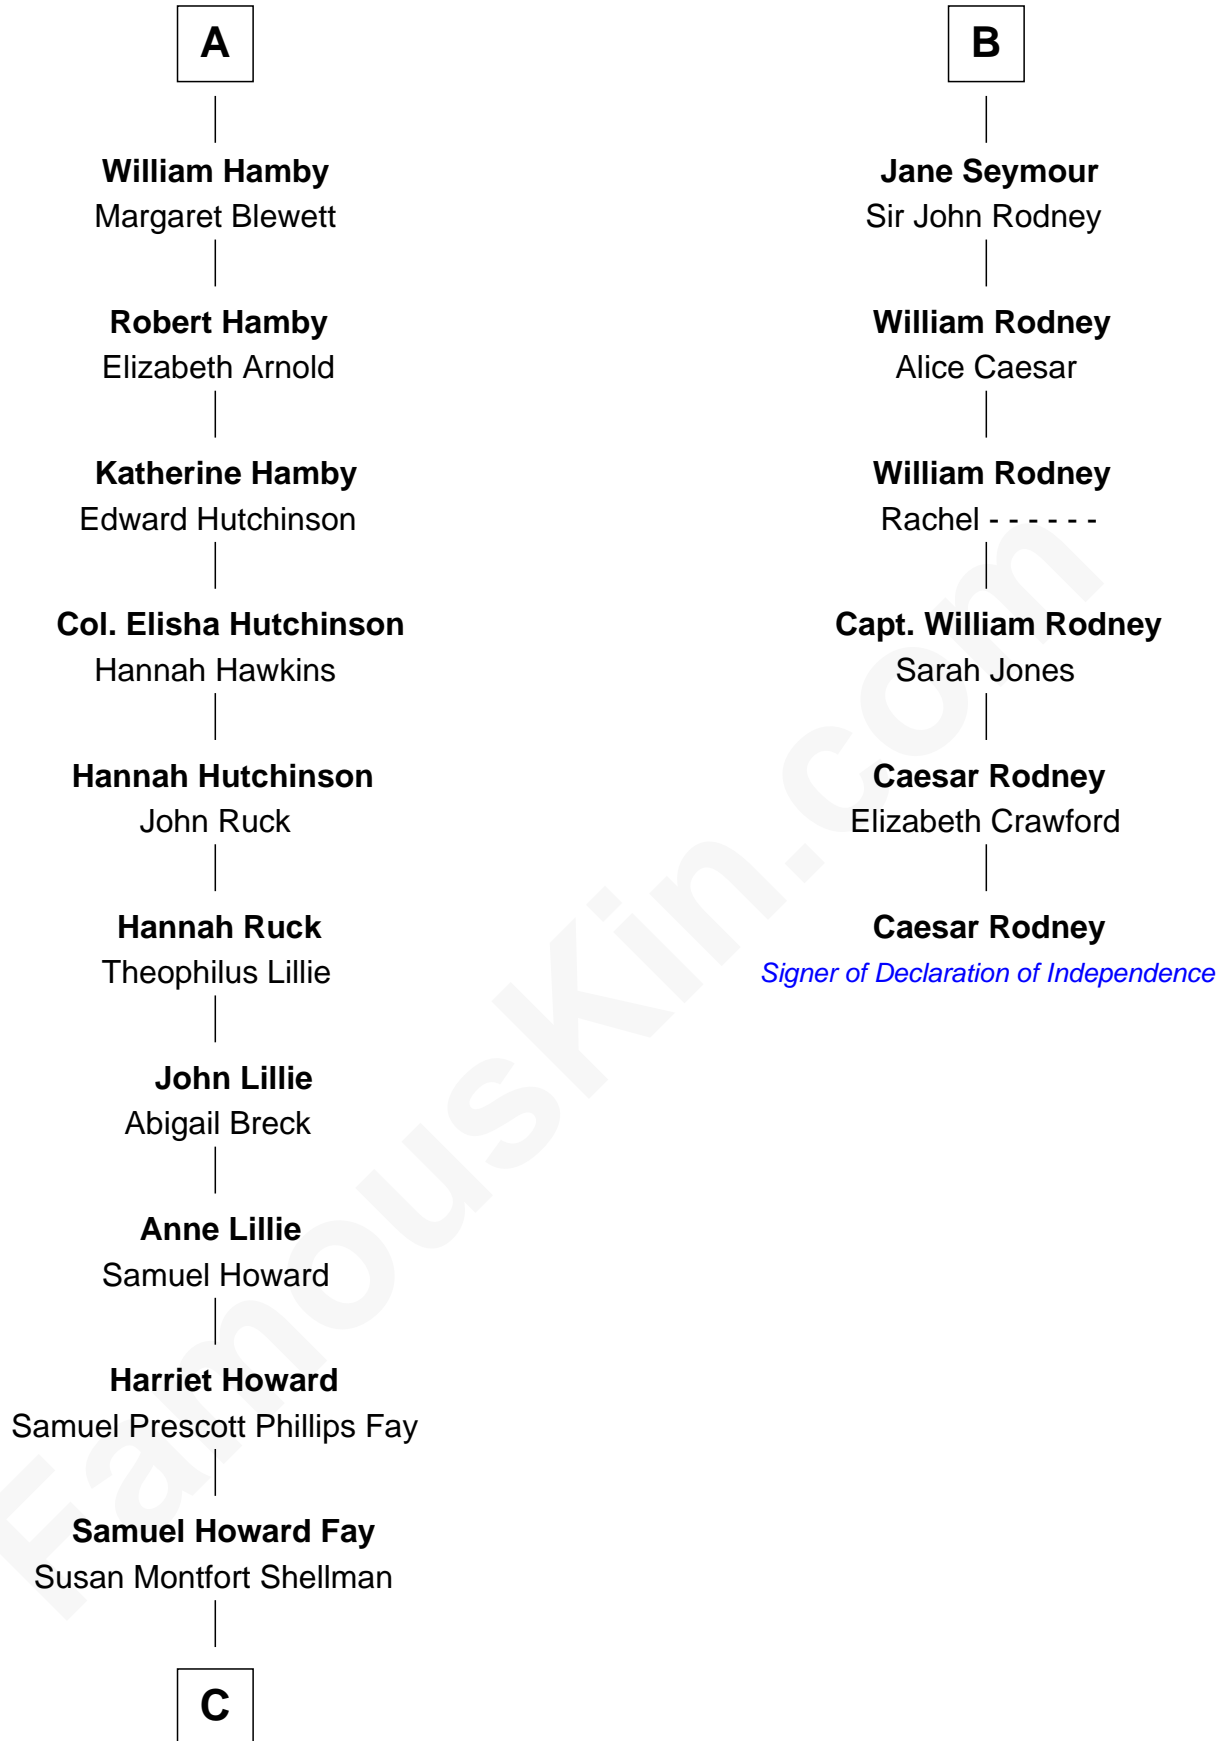

**FamousKin.com**  
**Relationship Chart of**  
**George H. W. Bush**  
*41st U.S. President*

12th cousin 8 times removed of

**Caesar Rodney**  
*Signer of the Declaration of Independence*

**C**

—  
**Harriet Eleanor Fay**  
Rev. James Smith Bush

—  
**Samuel Prescott Bush**  
Flora Sheldon

—  
**Prescott Sheldon Bush**  
Dorothy Wear Walker

—  
**George H. W. Bush**  
*41st U.S. President*

FamousKin.com