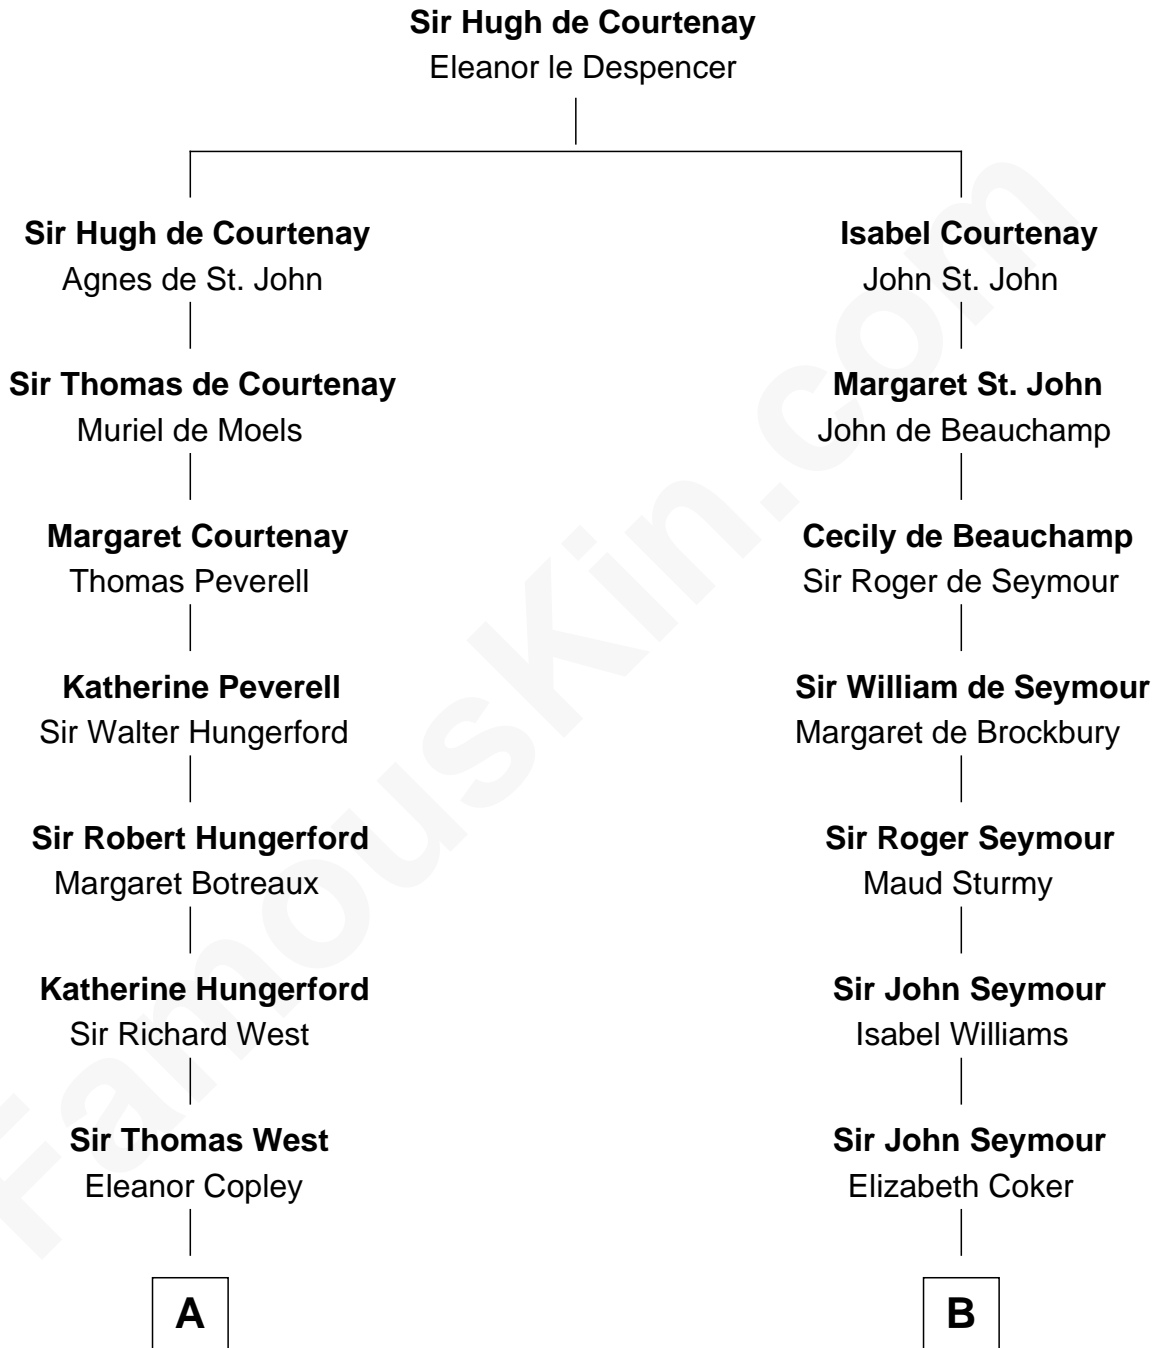

FamousKin.com
Relationship Chart of
George H. W. Bush
41st U.S. President

15th cousin 6 times removed of
Caesar Rodney
Signer of the Declaration of Independence

C

—
Susan Montfort Shellman

Samuel Howard Fay

—
Harriet Eleanor Fay

Rev. James Smith Bush

—
Samuel Prescott Bush

Flora Sheldon

—
Prescott Sheldon Bush

Dorothy Wear Walker

—
George H. W. Bush

41st U.S. President