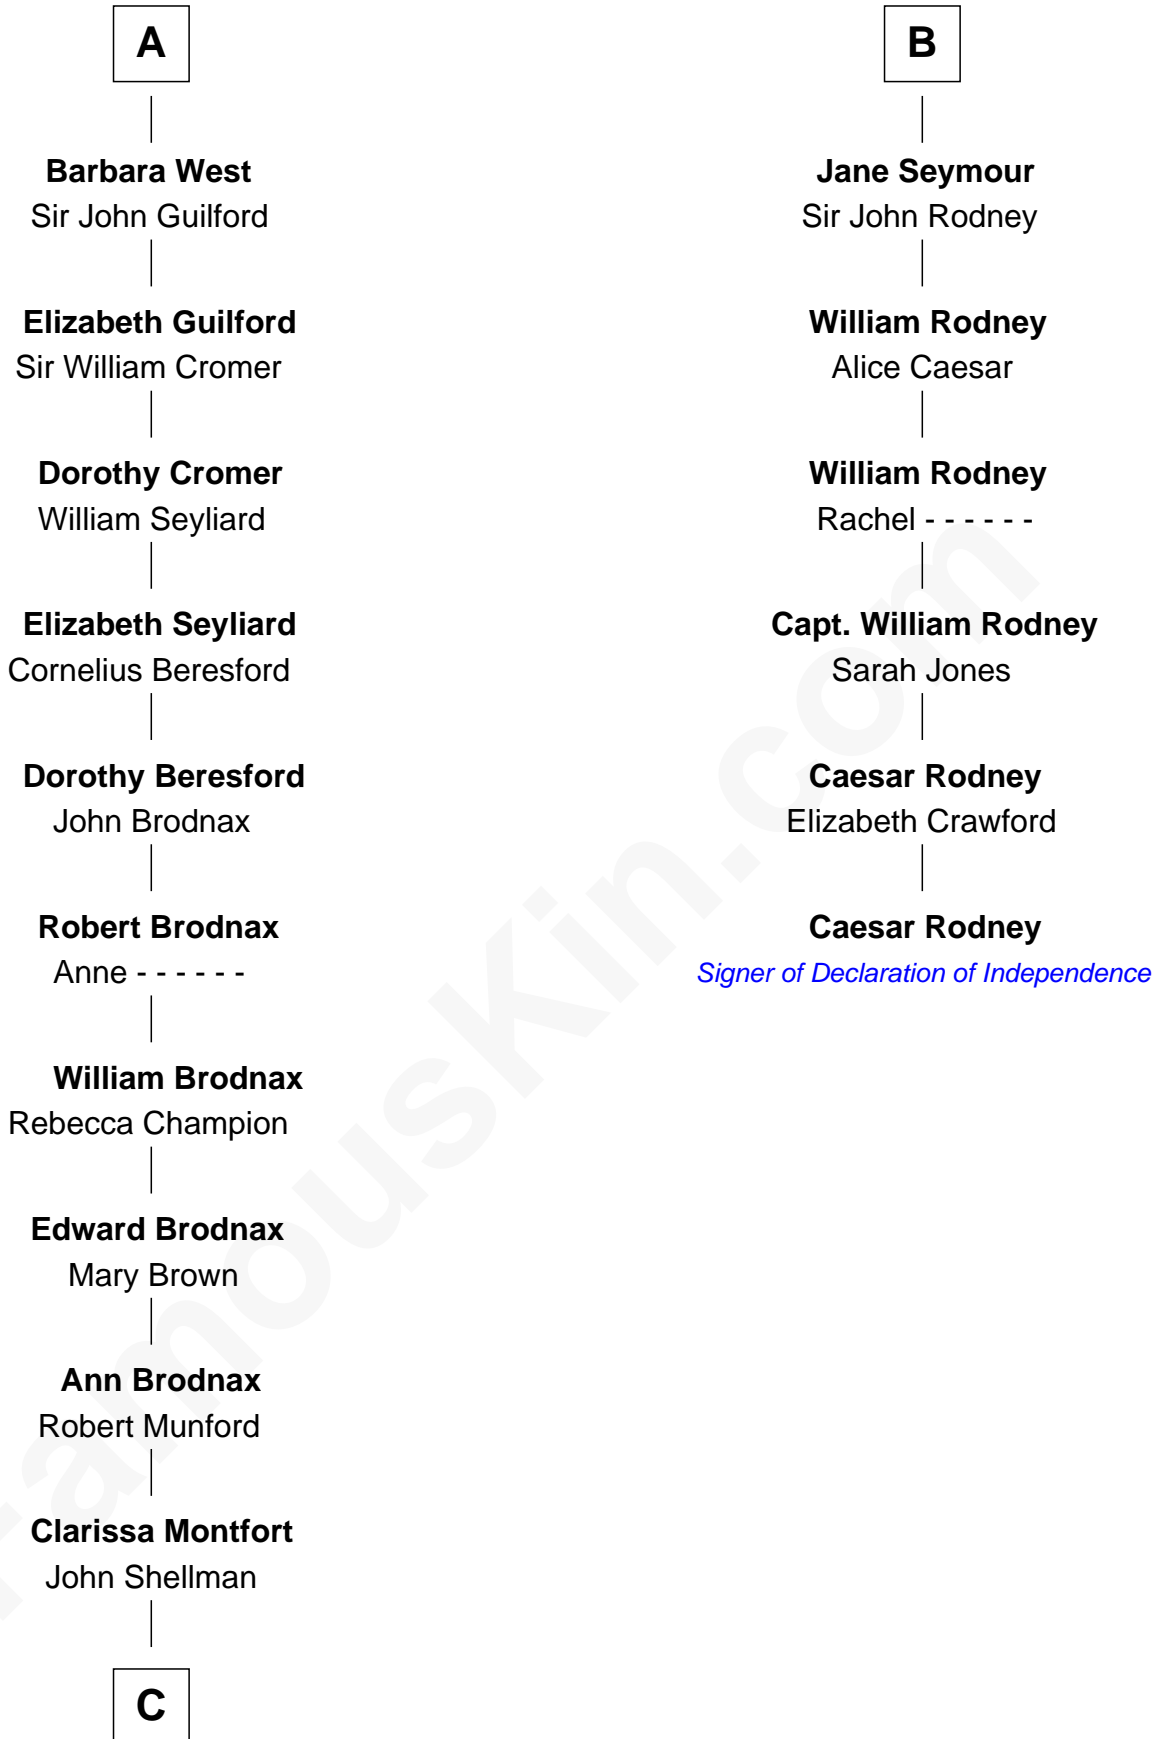

FamousKin.com
Relationship Chart of
George H. W. Bush
41st U.S. President

12th cousin 9 times removed of

Caesar Rodney
Signer of the Declaration of Independence

C

—
Susan Montfort Shellman

Samuel Howard Fay

—
Harriet Eleanor Fay

Rev. James Smith Bush

—
Samuel Prescott Bush

Flora Sheldon

—
Prescott Sheldon Bush

Dorothy Wear Walker

—
George H. W. Bush

41st U.S. President