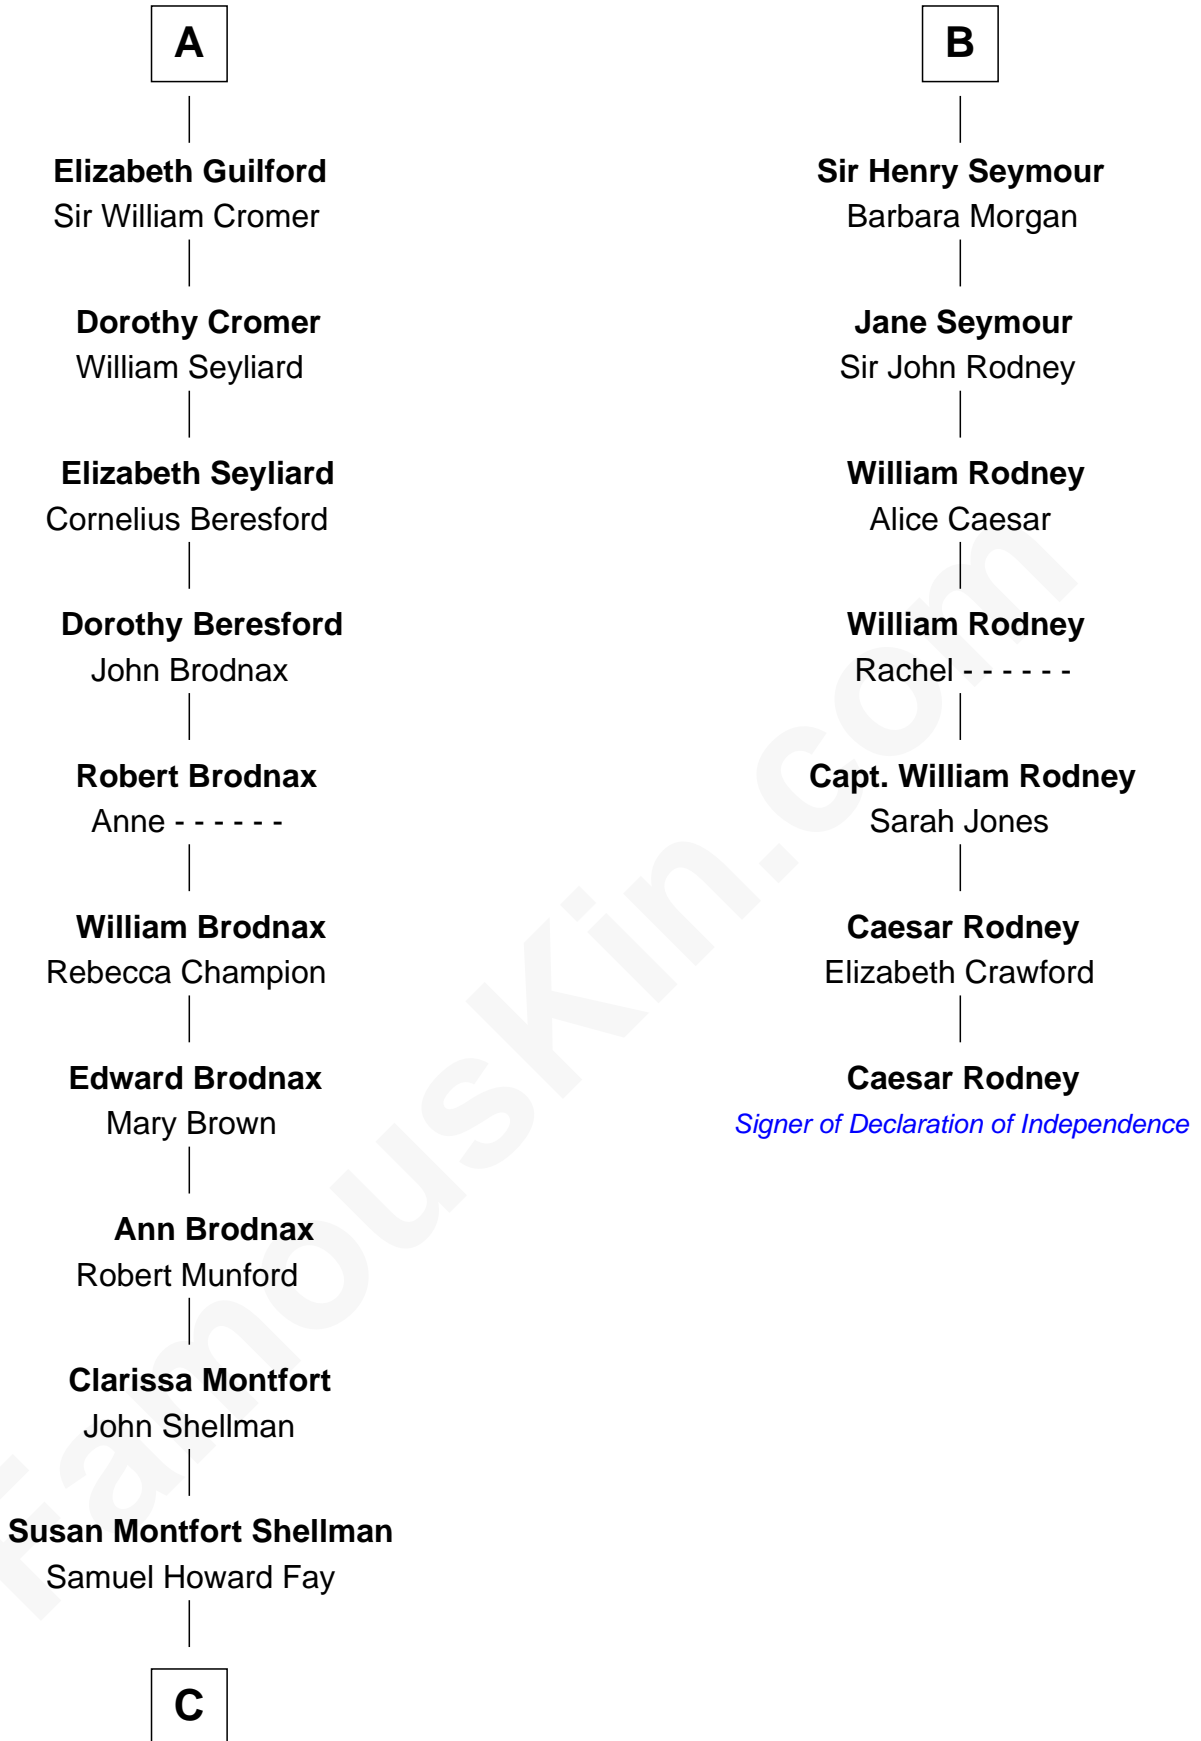

FamousKin.com
Relationship Chart of
George H. W. Bush
41st U.S. President

13th cousin 7 times removed of
Caesar Rodney
Signer of the Declaration of Independence

C

Harriet Eleanor Fay
Rev. James Smith Bush

Samuel Prescott Bush
Flora Sheldon

Prescott Sheldon Bush
Dorothy Wear Walker

George H. W. Bush
41st U.S. President

FamousKin.com