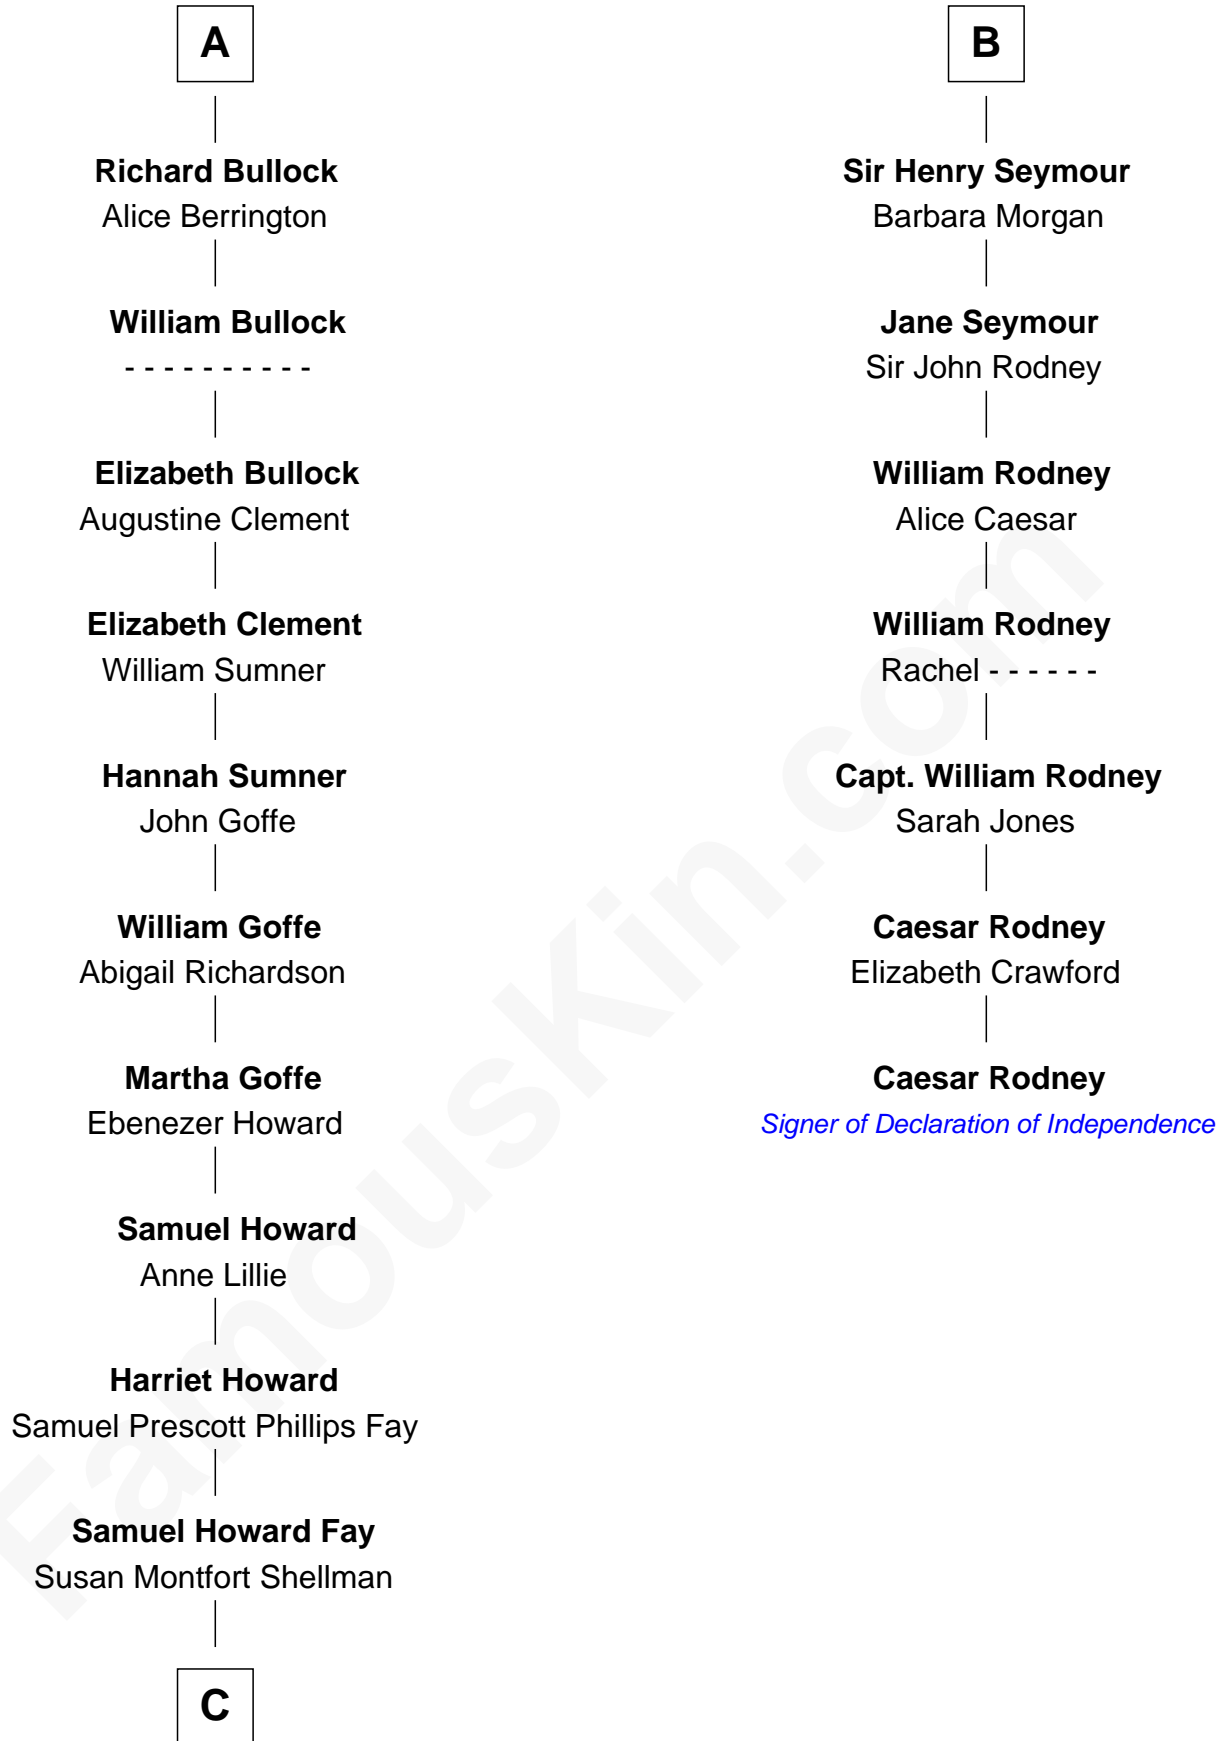

**FamousKin.com**  
**Relationship Chart of**  
**George H. W. Bush**  
*41st U.S. President*

**13th cousin 7 times removed of**  
**Caesar Rodney**  
*Signer of the Declaration of Independence*

**C**

**Harriet Eleanor Fay**  
Rev. James Smith Bush

**Samuel Prescott Bush**  
Flora Sheldon

**Prescott Sheldon Bush**  
Dorothy Wear Walker

**George H. W. Bush**  
*41st U.S. President*

FamousKin.com