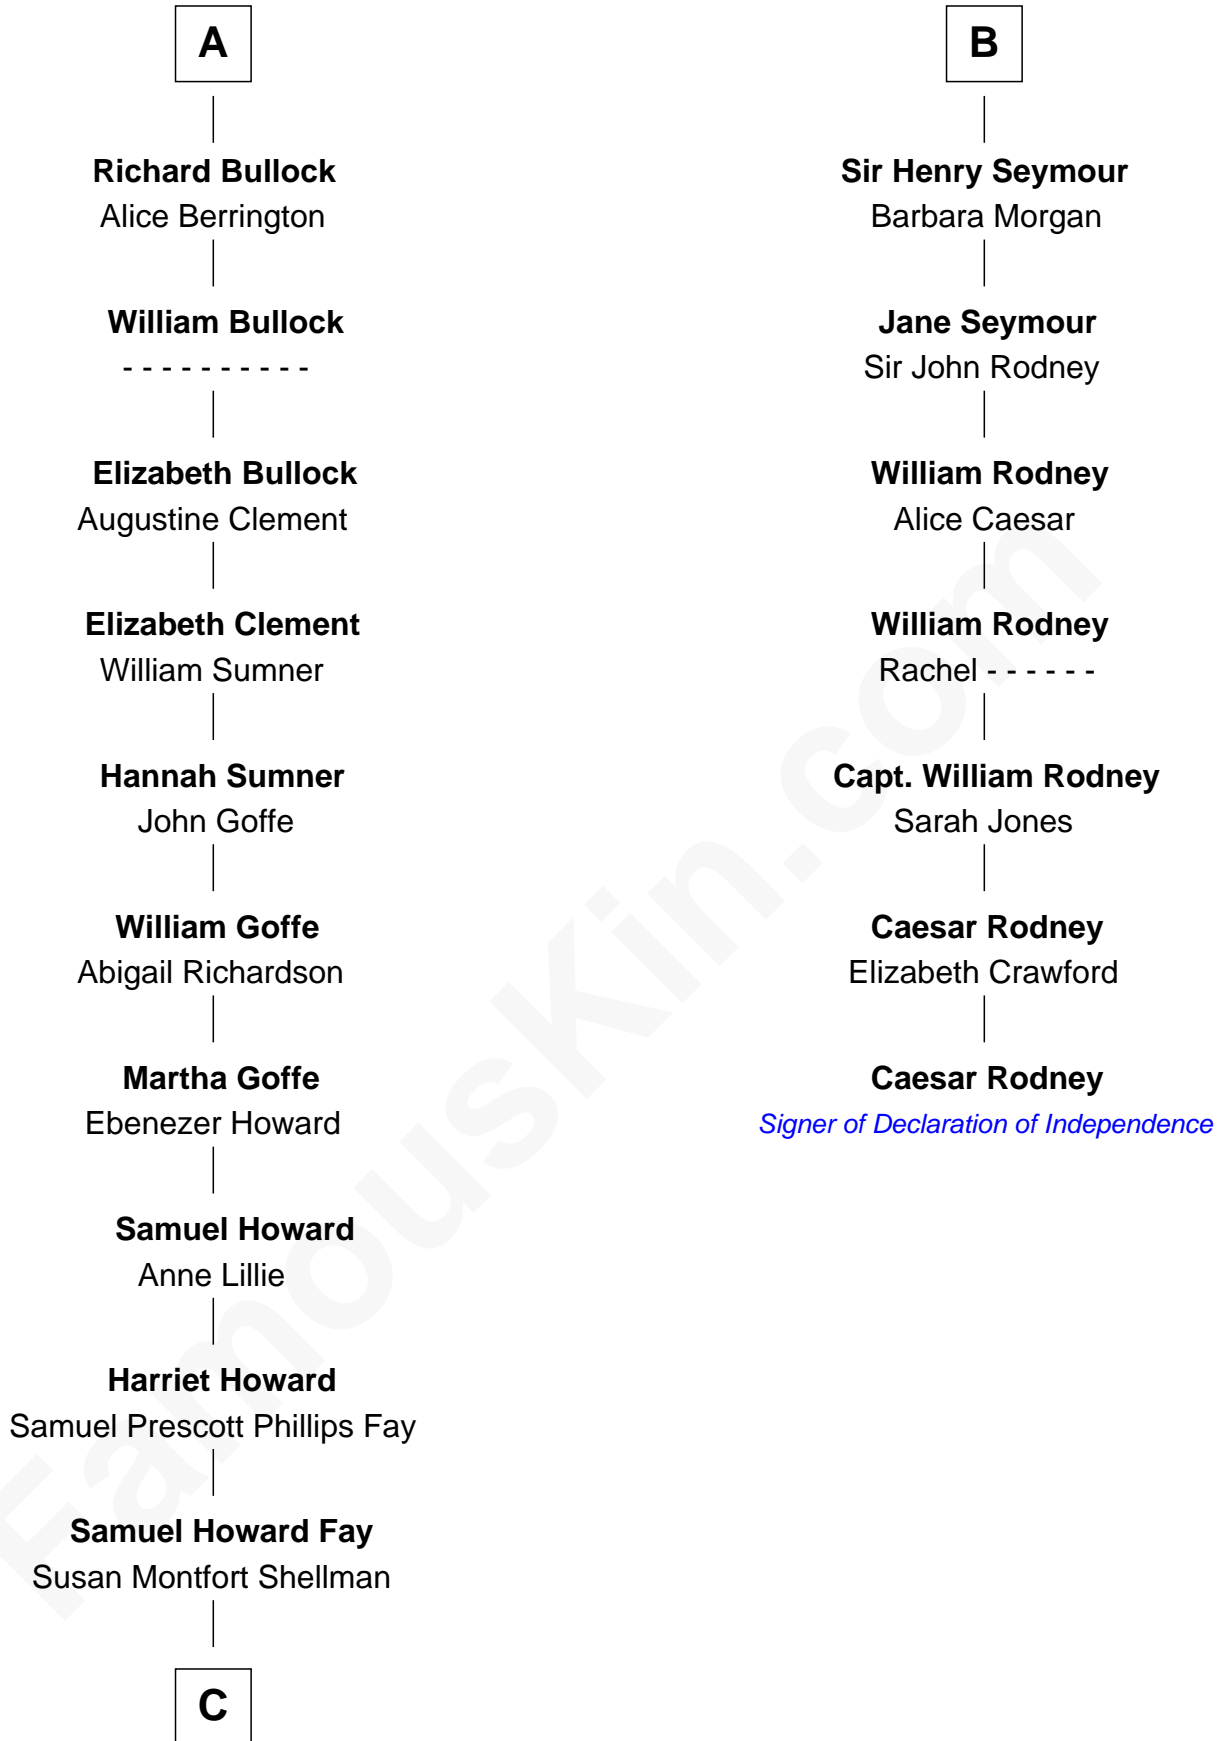

FamousKin.com
Relationship Chart of
George H. W. Bush
41st U.S. President

13th cousin 7 times removed of

Caesar Rodney
Signer of the Declaration of Independence

C

Harriet Eleanor Fay
Rev. James Smith Bush

Samuel Prescott Bush
Flora Sheldon

Prescott Sheldon Bush
Dorothy Wear Walker

George H. W. Bush
41st U.S. President

FamousKin.com