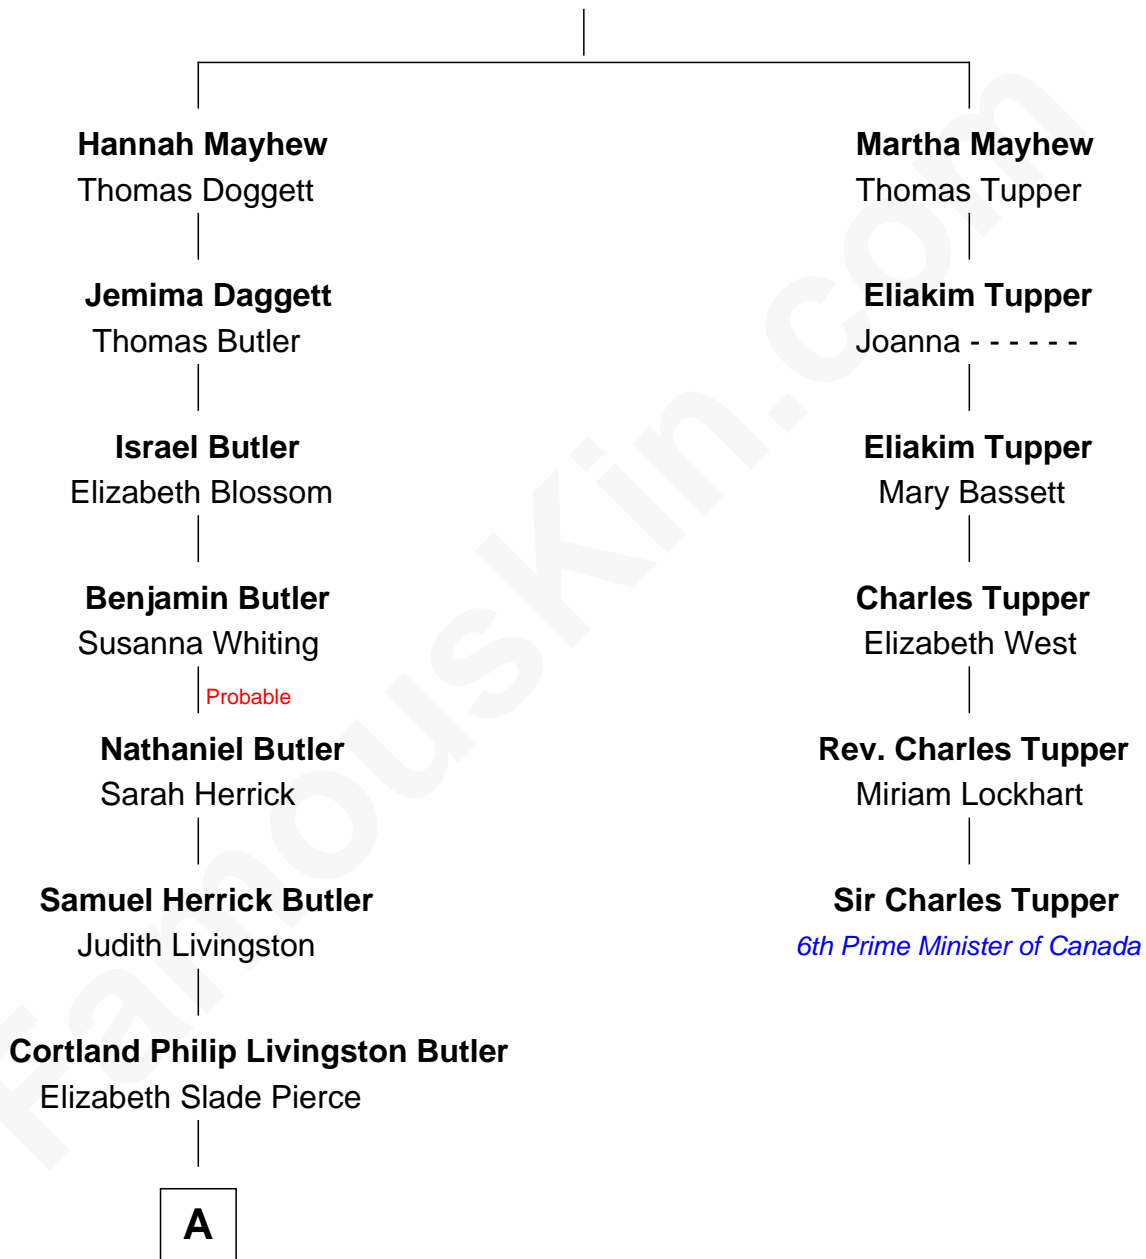

FamousKin.com Relationship Chart of

George H. W. Bush

41st U.S. President

5th cousin 5 times removed of

Sir Charles Tupper

6th Prime Minister of Canada

Gov. Thomas Mayhew

Jane Gallion

A

—
Mary Elizabeth Butler
Robert Emmet Sheldon

—
Flora Sheldon
Samuel Prescott Bush

—
Prescott Sheldon Bush
Dorothy Wear Walker

—
George H. W. Bush
41st U.S. President

FamousKin.com