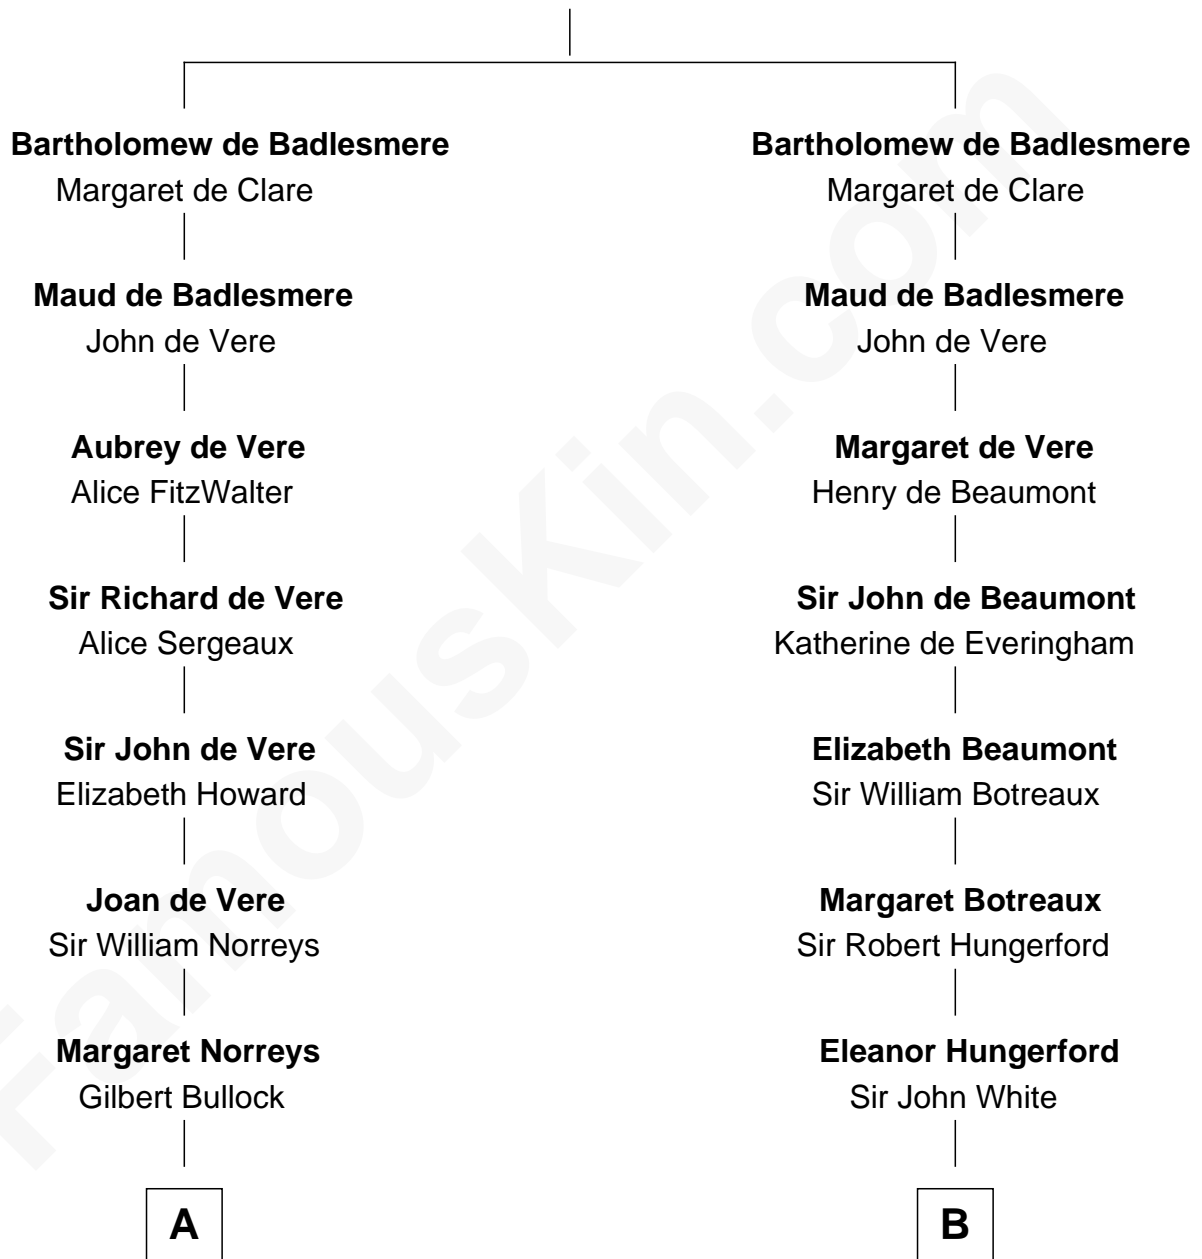

**FamousKin.com**  
**Relationship Chart of**  
**George H. W. Bush**  
*41st U.S. President*

19th cousin 2 times removed of  
**Sir Charles Tupper**  
*6th Prime Minister of Canada*

**Gunselm de Badlesmere**

**C**

**Samuel Howard Fay**  
Susan Montfort Shellman

**Harriet Eleanor Fay**  
Rev. James Smith Bush

**Samuel Prescott Bush**  
Flora Sheldon

**Prescott Sheldon Bush**  
Dorothy Wear Walker

**George H. W. Bush**  
*41st U.S. President*

**D**

**Charles Tupper**  
Elizabeth West

**Rev. Charles Tupper**  
Miriam Lockhart

**Sir Charles Tupper**  
*6th Prime Minister of Canada*

FamousKin.com