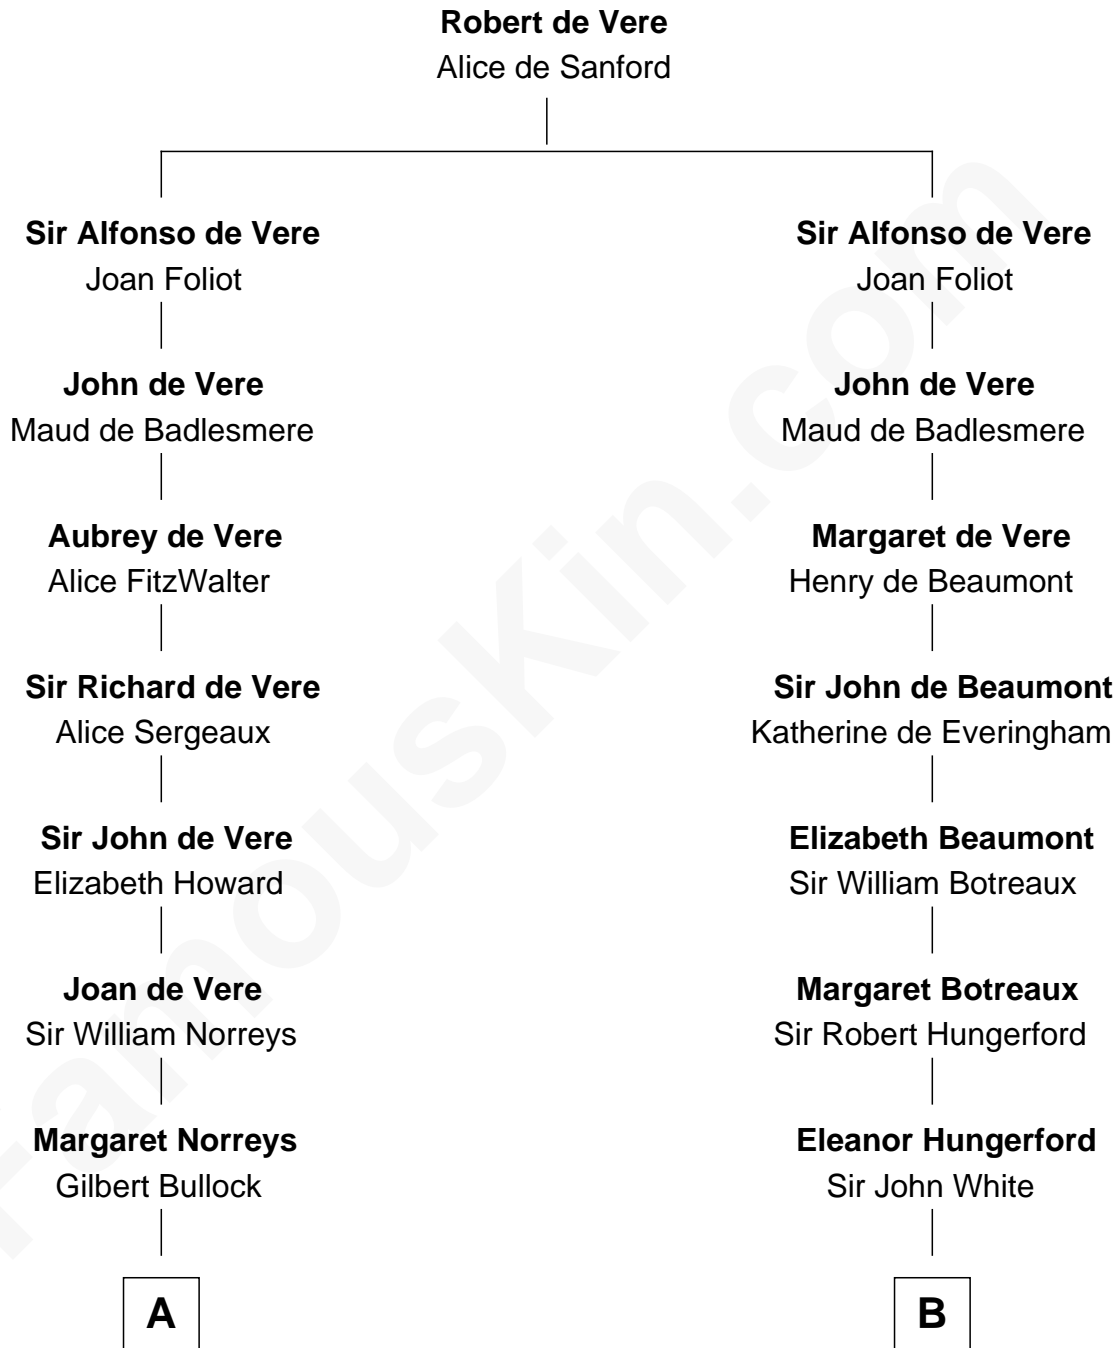

FamousKin.com
Relationship Chart of
George H. W. Bush
41st U.S. President

19th cousin 2 times removed of
Sir Charles Tupper
6th Prime Minister of Canada

C

Samuel Howard Fay
Susan Montfort Shellman

Harriet Eleanor Fay
Rev. James Smith Bush

Samuel Prescott Bush
Flora Sheldon

Prescott Sheldon Bush
Dorothy Wear Walker

George H. W. Bush
41st U.S. President

D

Charles Tupper
Elizabeth West

Rev. Charles Tupper
Miriam Lockhart

Sir Charles Tupper
6th Prime Minister of Canada