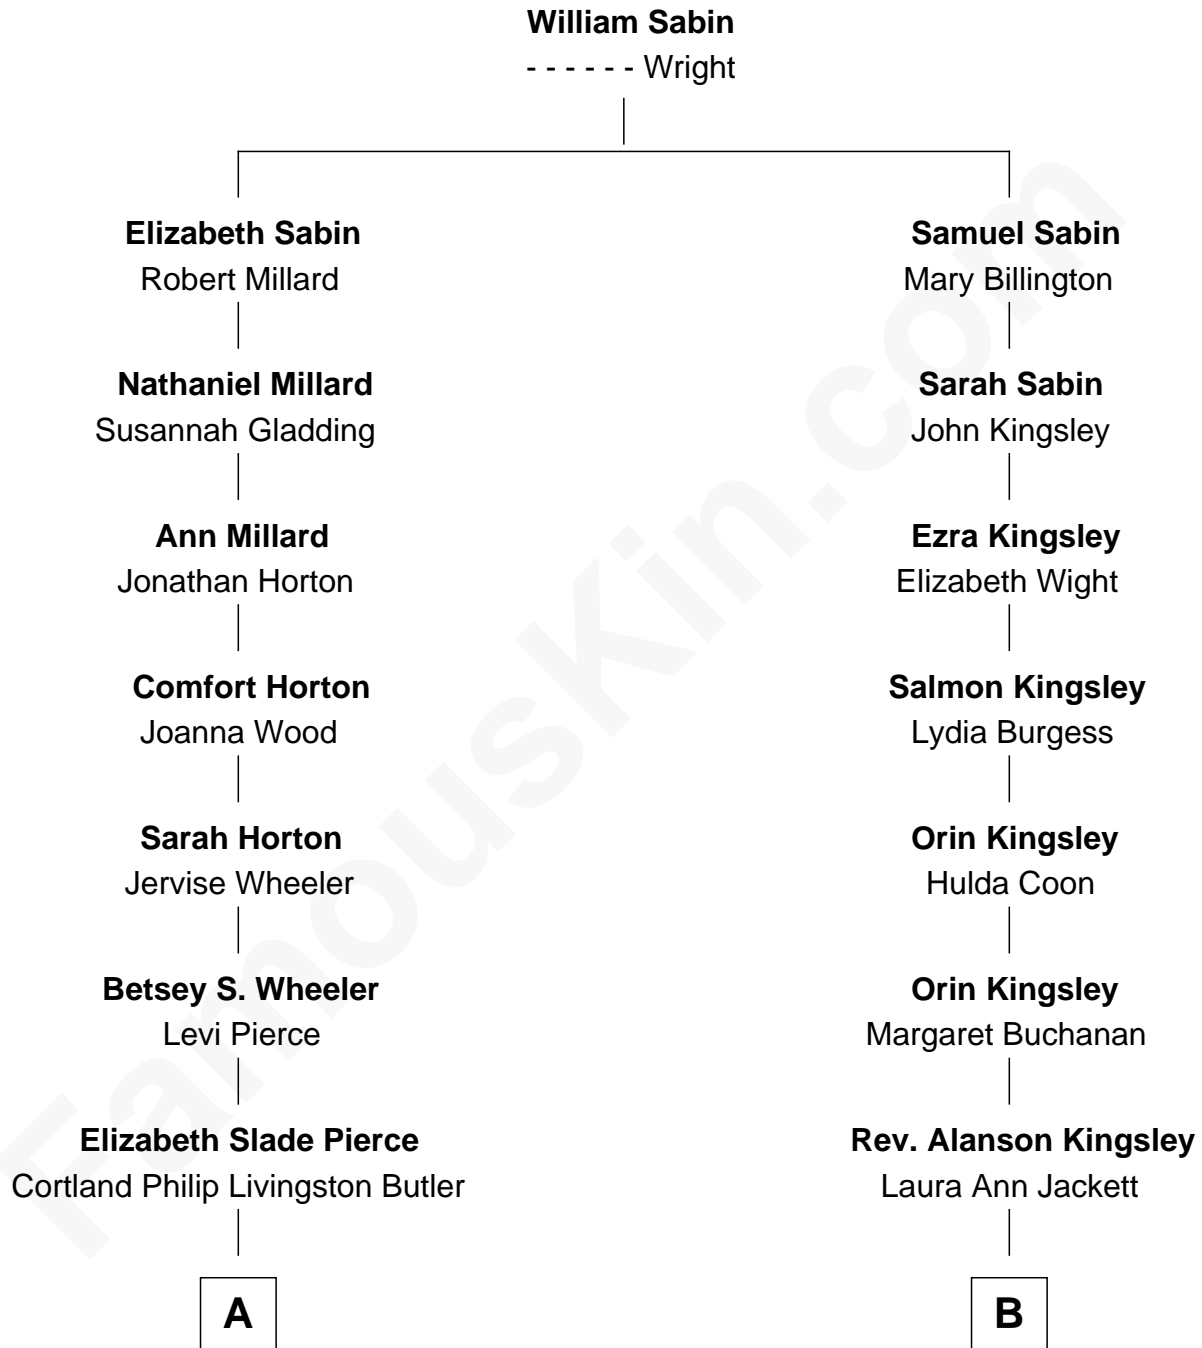

FamousKin.com
Relationship Chart of
George H. W. Bush
41st U.S. President

10th cousin 1 time removed of
Taylor Swift
Singer and Songwriter

A

Mary Elizabeth Butler
Robert Emmet Sheldon

Flora Sheldon
Samuel Prescott Bush

Prescott Sheldon Bush
Dorothy Wear Walker

George H. W. Bush
41st U.S. President

B

Barbara Maria Jane Kingsley
Willis Wilbur Thompson

Bernice Maude Thompson
Archie Dean Swift

Archie Dean Swift
Rose Baldi Douglas