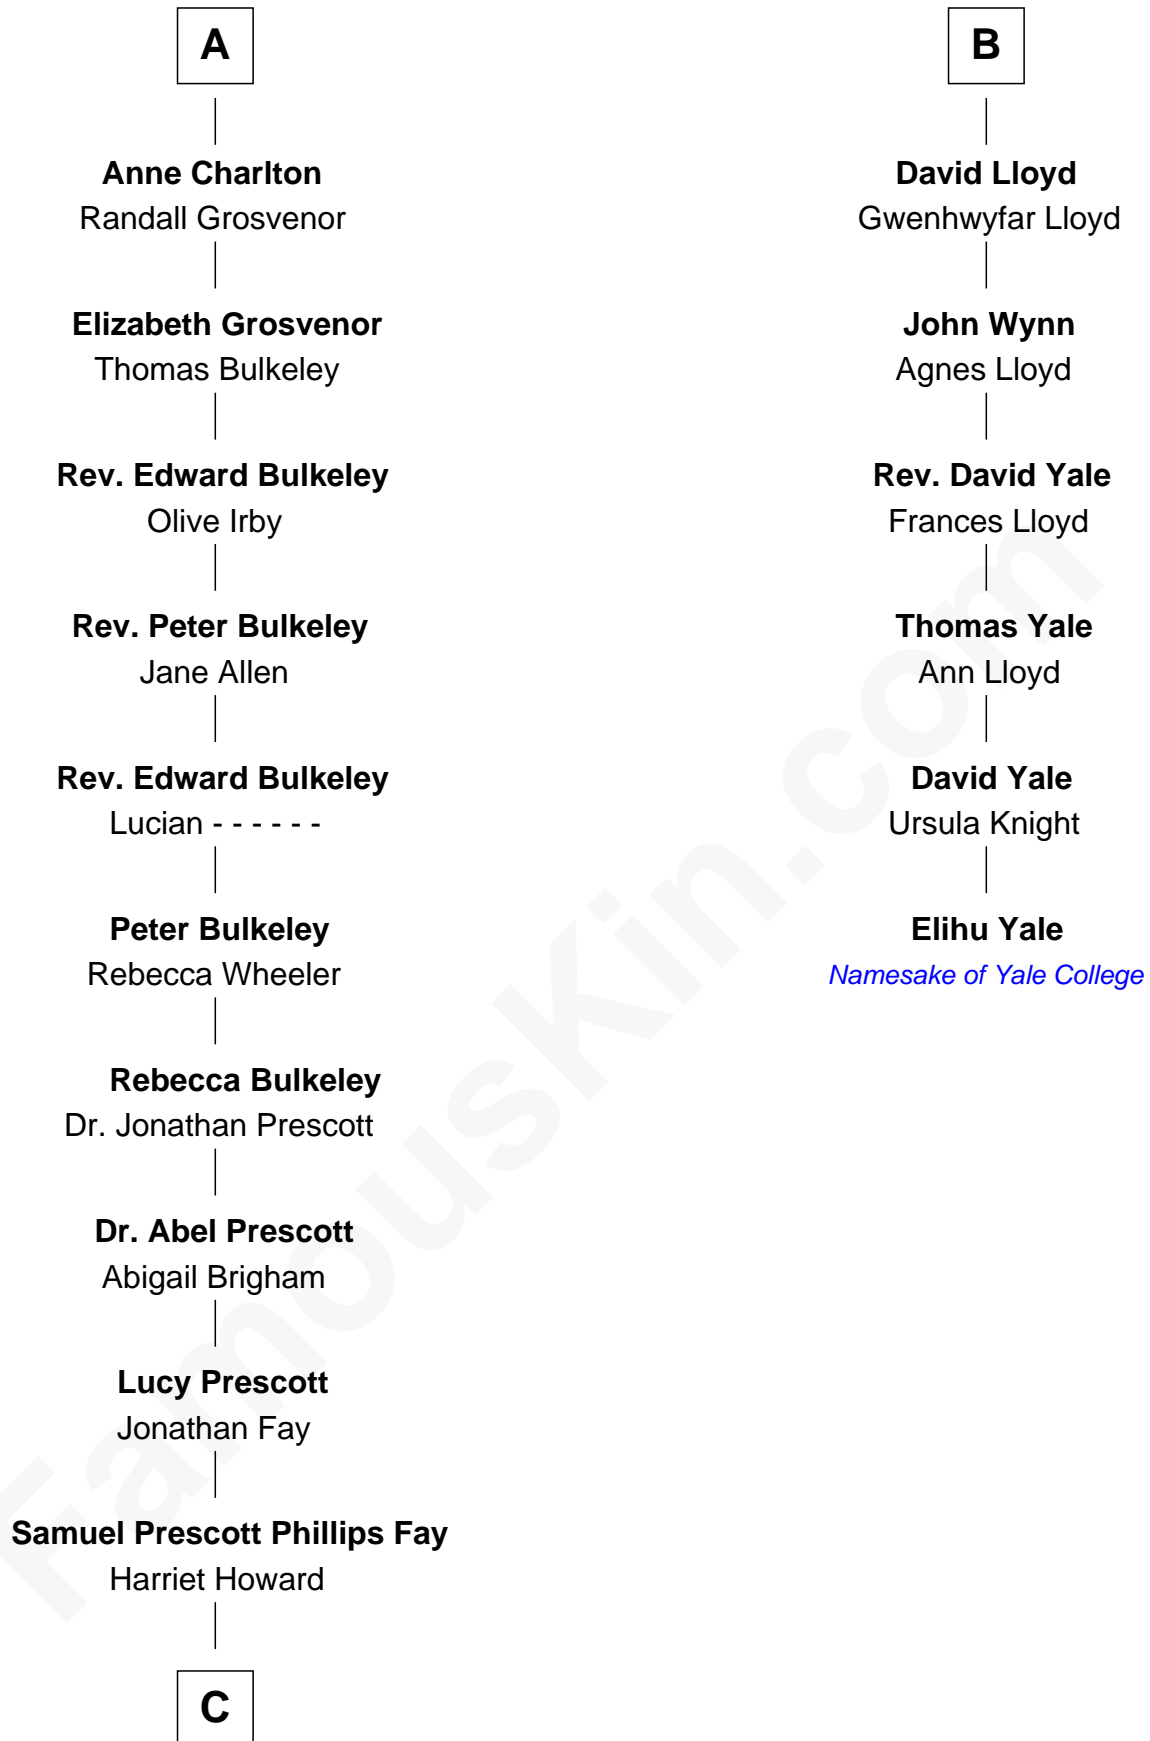

Sir Henry de Erdington
 Joan de Wolvey

Sir Giles de Erdington
 Elizabeth de Tolthorpe

Margaret de Erdington
 Sir Roger Corbet

Sir Robert Corbet
 Margaret - - - - -

Mary Corbet
 Robert Charlton

Richard Charlton
 Elizabeth Mainwaring

A

Joan de Somery
 John IV le Strange

John V le Strange
 Maud de Walton

Elizabeth le Strange
 Gruffydd ap Madog

Gruffydd Fychan ap Gruffydd
 Elen ferch Thomas ap Llewelyn

Tudor Gruffydd
 Maud ferch Ienaf ap Adda

Lowri ferch Twdr
 Gruffydd ap Einion

Elisau ap Gruffydd
 Margaret ferch Jenkyn

B

C

—
Samuel Howard Fay
Susan Montfort Shellman

—
Harriet Eleanor Fay
Rev. James Smith Bush

—
Samuel Prescott Bush
Flora Sheldon

—
Prescott Sheldon Bush
Dorothy Wear Walker

—
George H. W. Bush
41st U.S. President

FamousKin.com