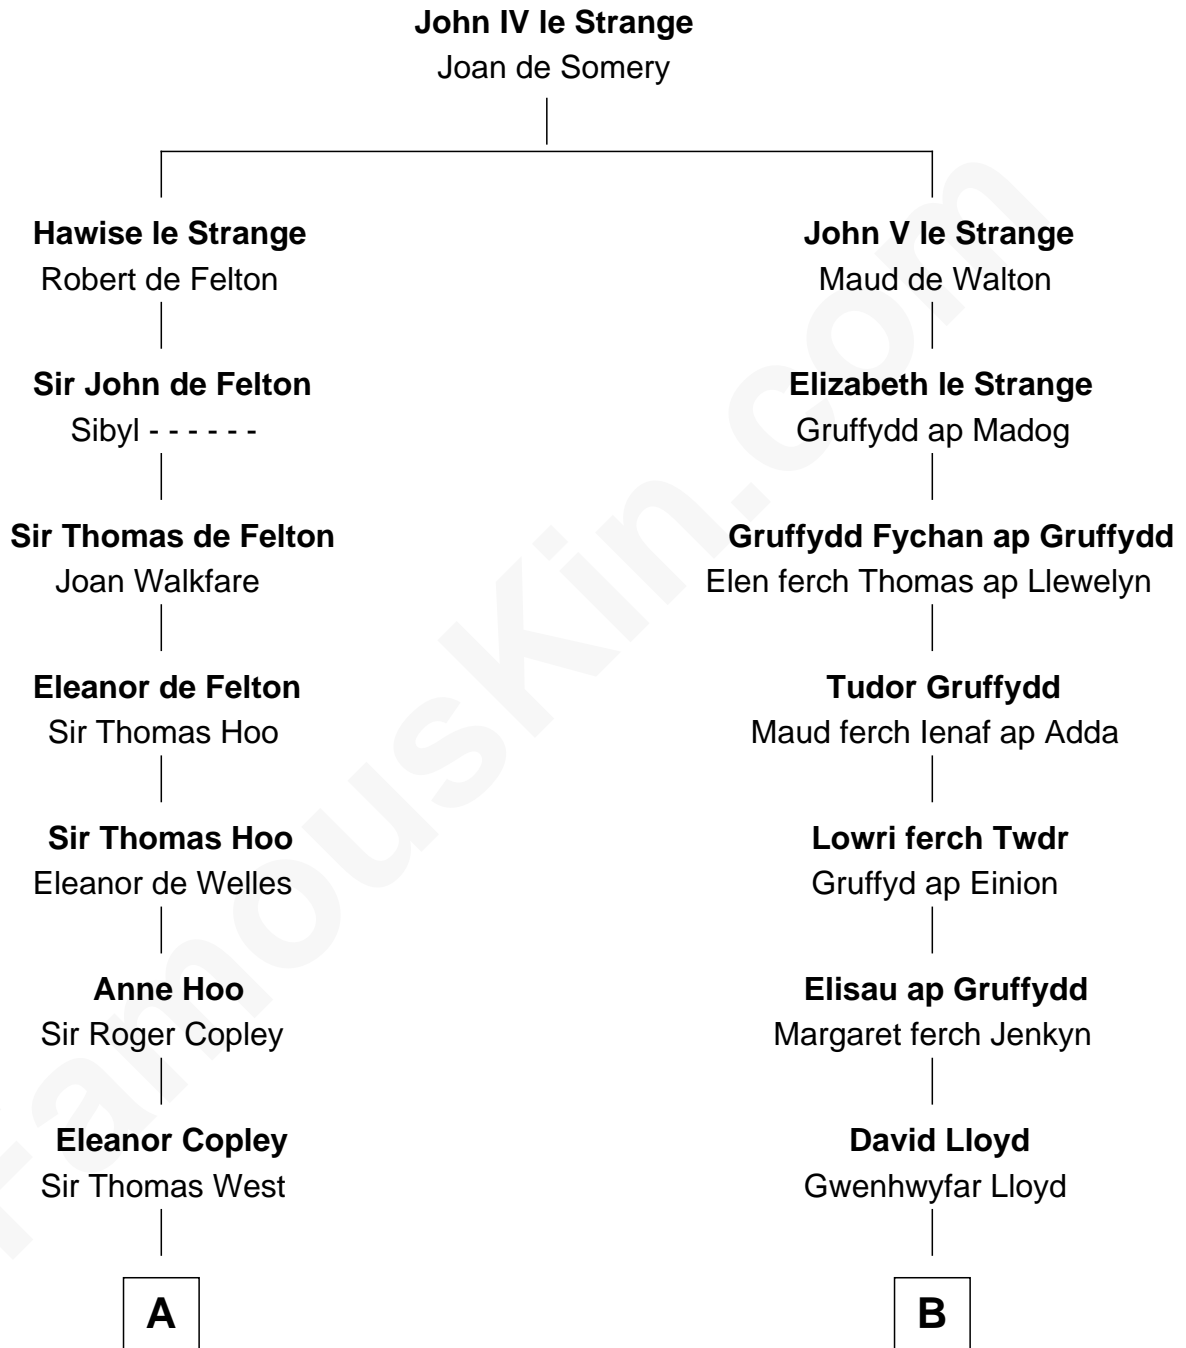

FamousKin.com
Relationship Chart of
George H. W. Bush
41st U.S. President

11th cousin 10 times removed of

Elihu Yale
Benefactor and Namesake of Yale College

C

—
Susan Montfort Shellman

Samuel Howard Fay

—
Harriet Eleanor Fay

Rev. James Smith Bush

—
Samuel Prescott Bush

Flora Sheldon

—
Prescott Sheldon Bush

Dorothy Wear Walker

—
George H. W. Bush

41st U.S. President

FamousKin.com