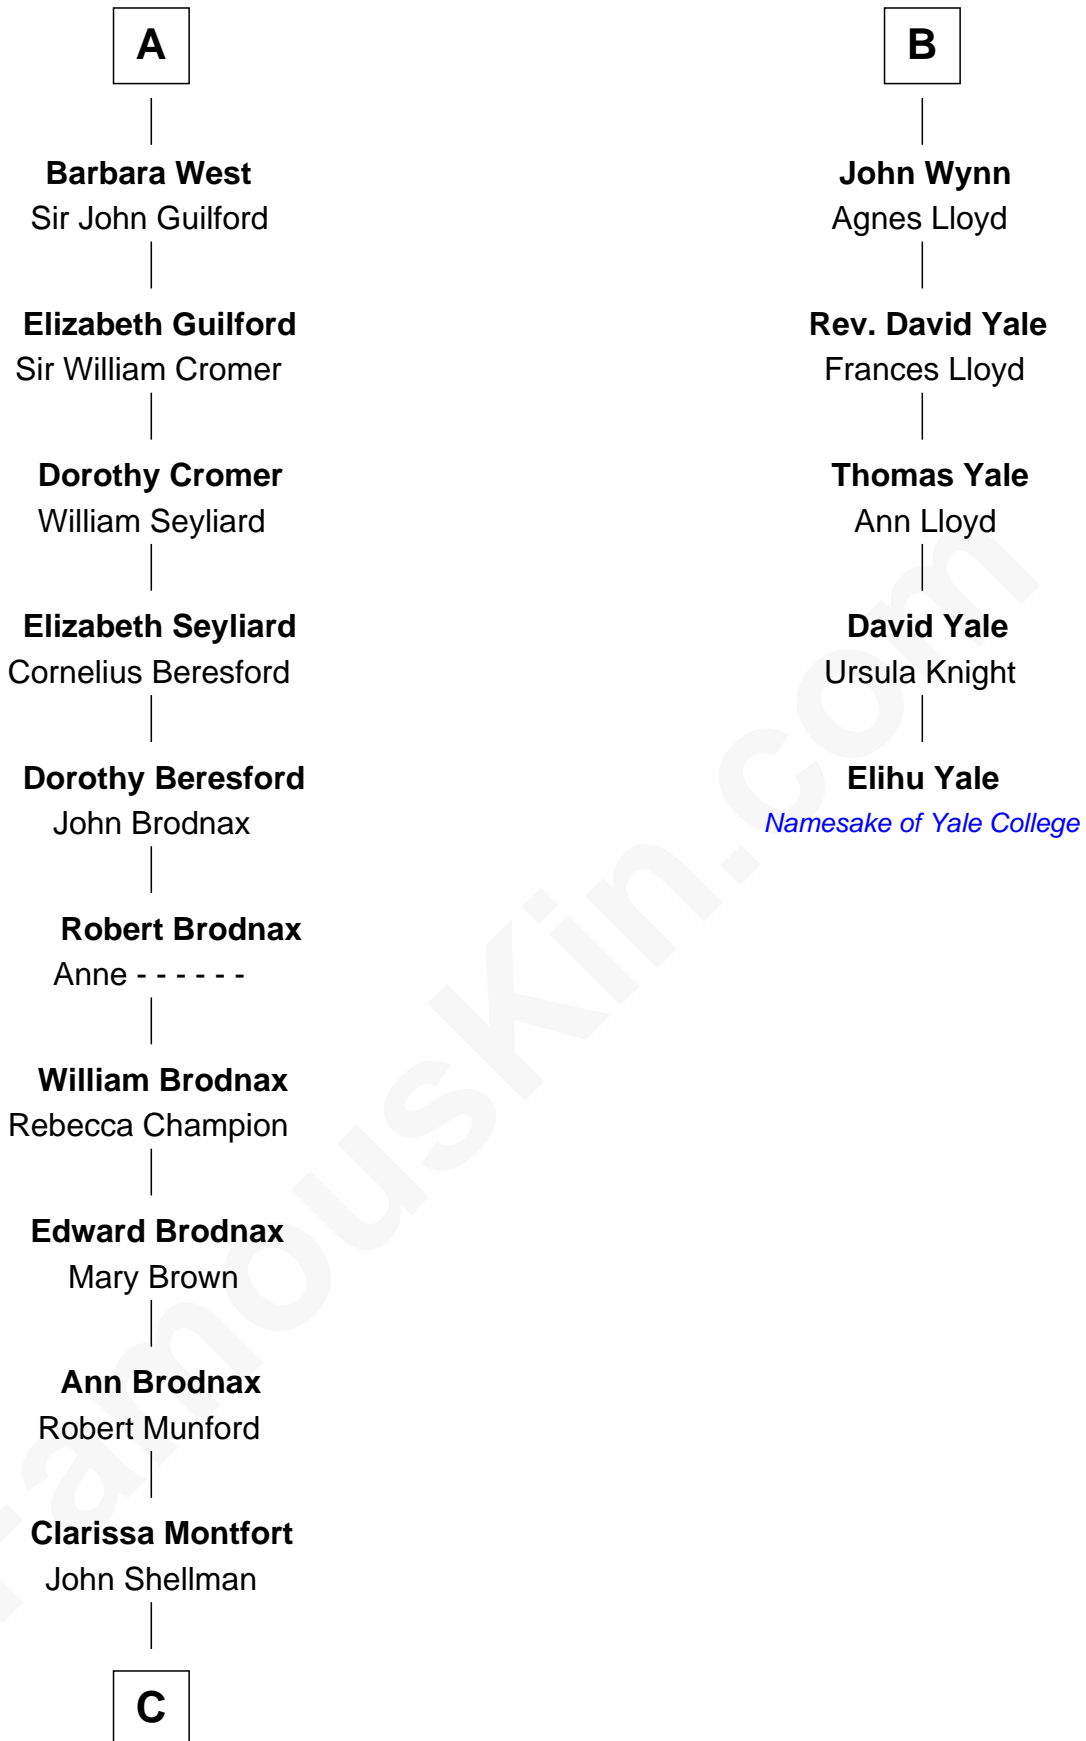

FamousKin.com
Relationship Chart of
George H. W. Bush
41st U.S. President

11th cousin 10 times removed of

Elihu Yale
Benefactor and Namesake of Yale College

C

—
Susan Montfort Shellman

Samuel Howard Fay

—
Harriet Eleanor Fay

Rev. James Smith Bush

—
Samuel Prescott Bush

Flora Sheldon

—
Prescott Sheldon Bush

Dorothy Wear Walker

—
George H. W. Bush

41st U.S. President

FamousKin.com