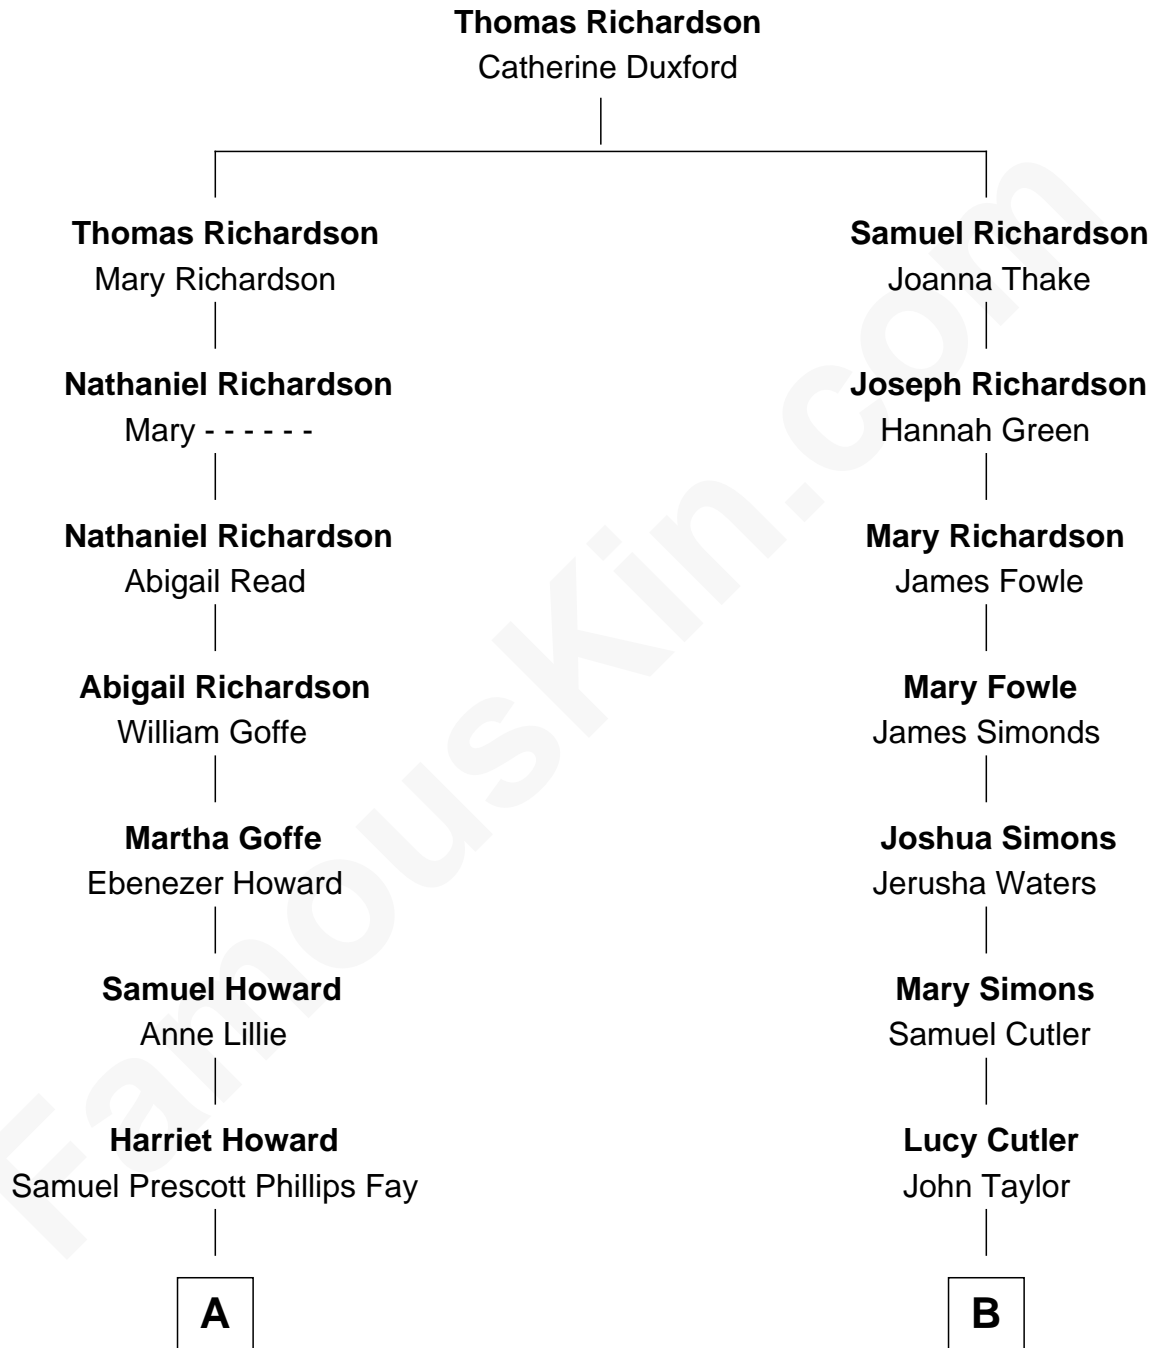

FamousKin.com
Relationship Chart of
George H. W. Bush
41st U.S. President

11th cousin 2 times removed of
Donnie Wahlberg
Singer and Movie Actor

A

Samuel Howard Fay
Susan Montfort Shellman

Harriet Eleanor Fay
Rev. James Smith Bush

Samuel Prescott Bush
Flora Sheldon

Prescott Sheldon Bush
Dorothy Wear Walker

George H. W. Bush
41st U.S. President

B

Elbridge Taylor
Abby Loring Alexander

John A. Taylor
Mary Elizabeth Hale

Alma Elizabeth Taylor
George W. McKittrick